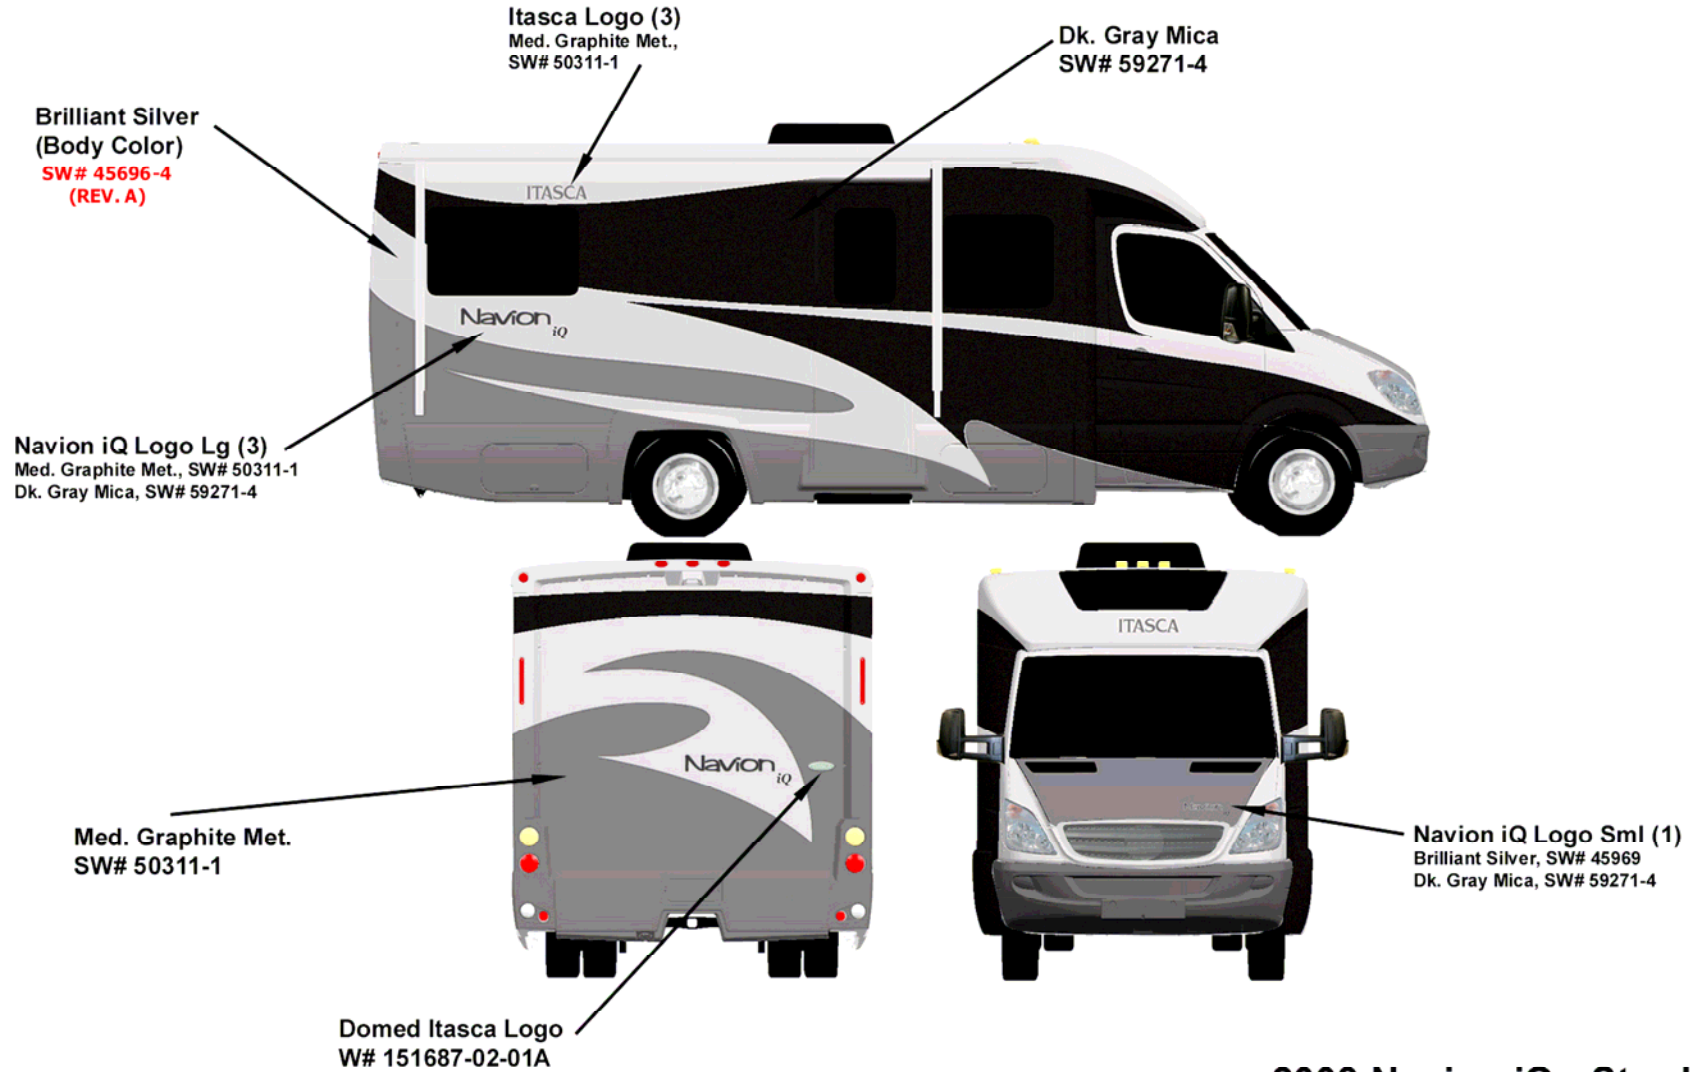

### 2008 Navion iQ Full Body Paint Package 24B – *painted by CDI*

2008 Navion iQ - Stardust