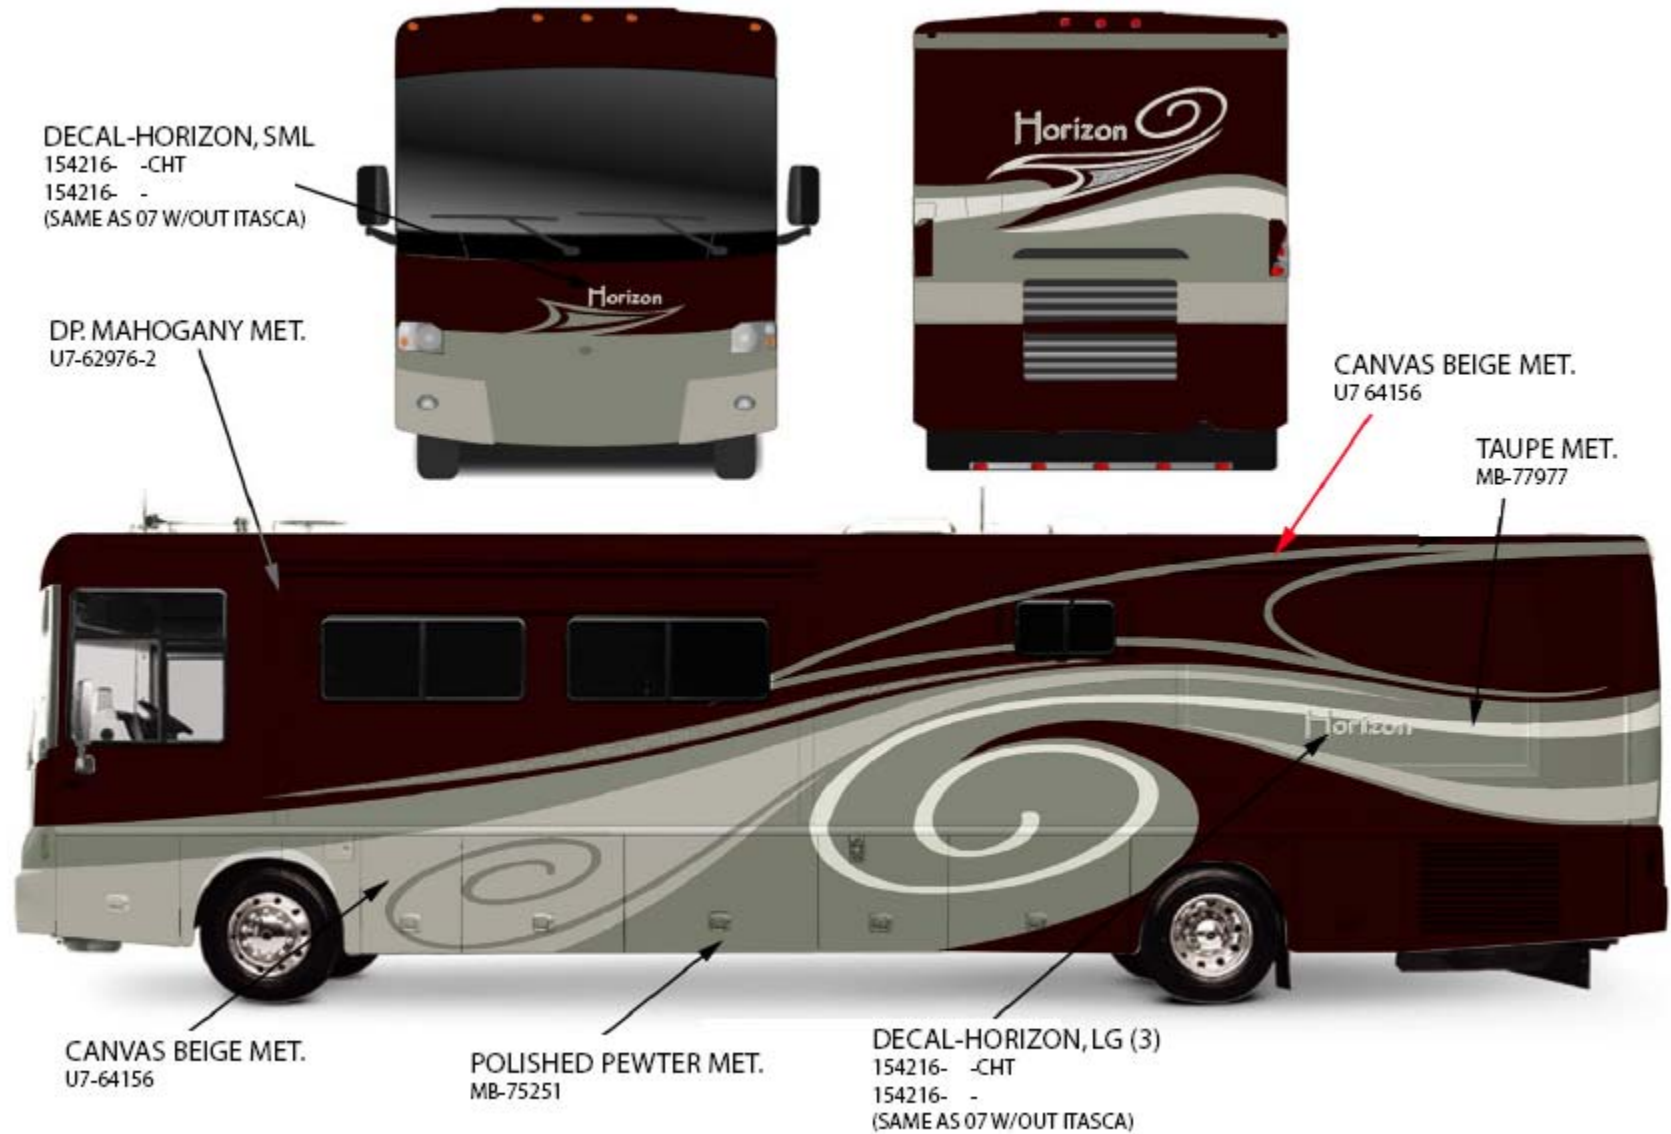

### 2008 HORIZON Full Body Paint Package 24B – *painted by CDI*