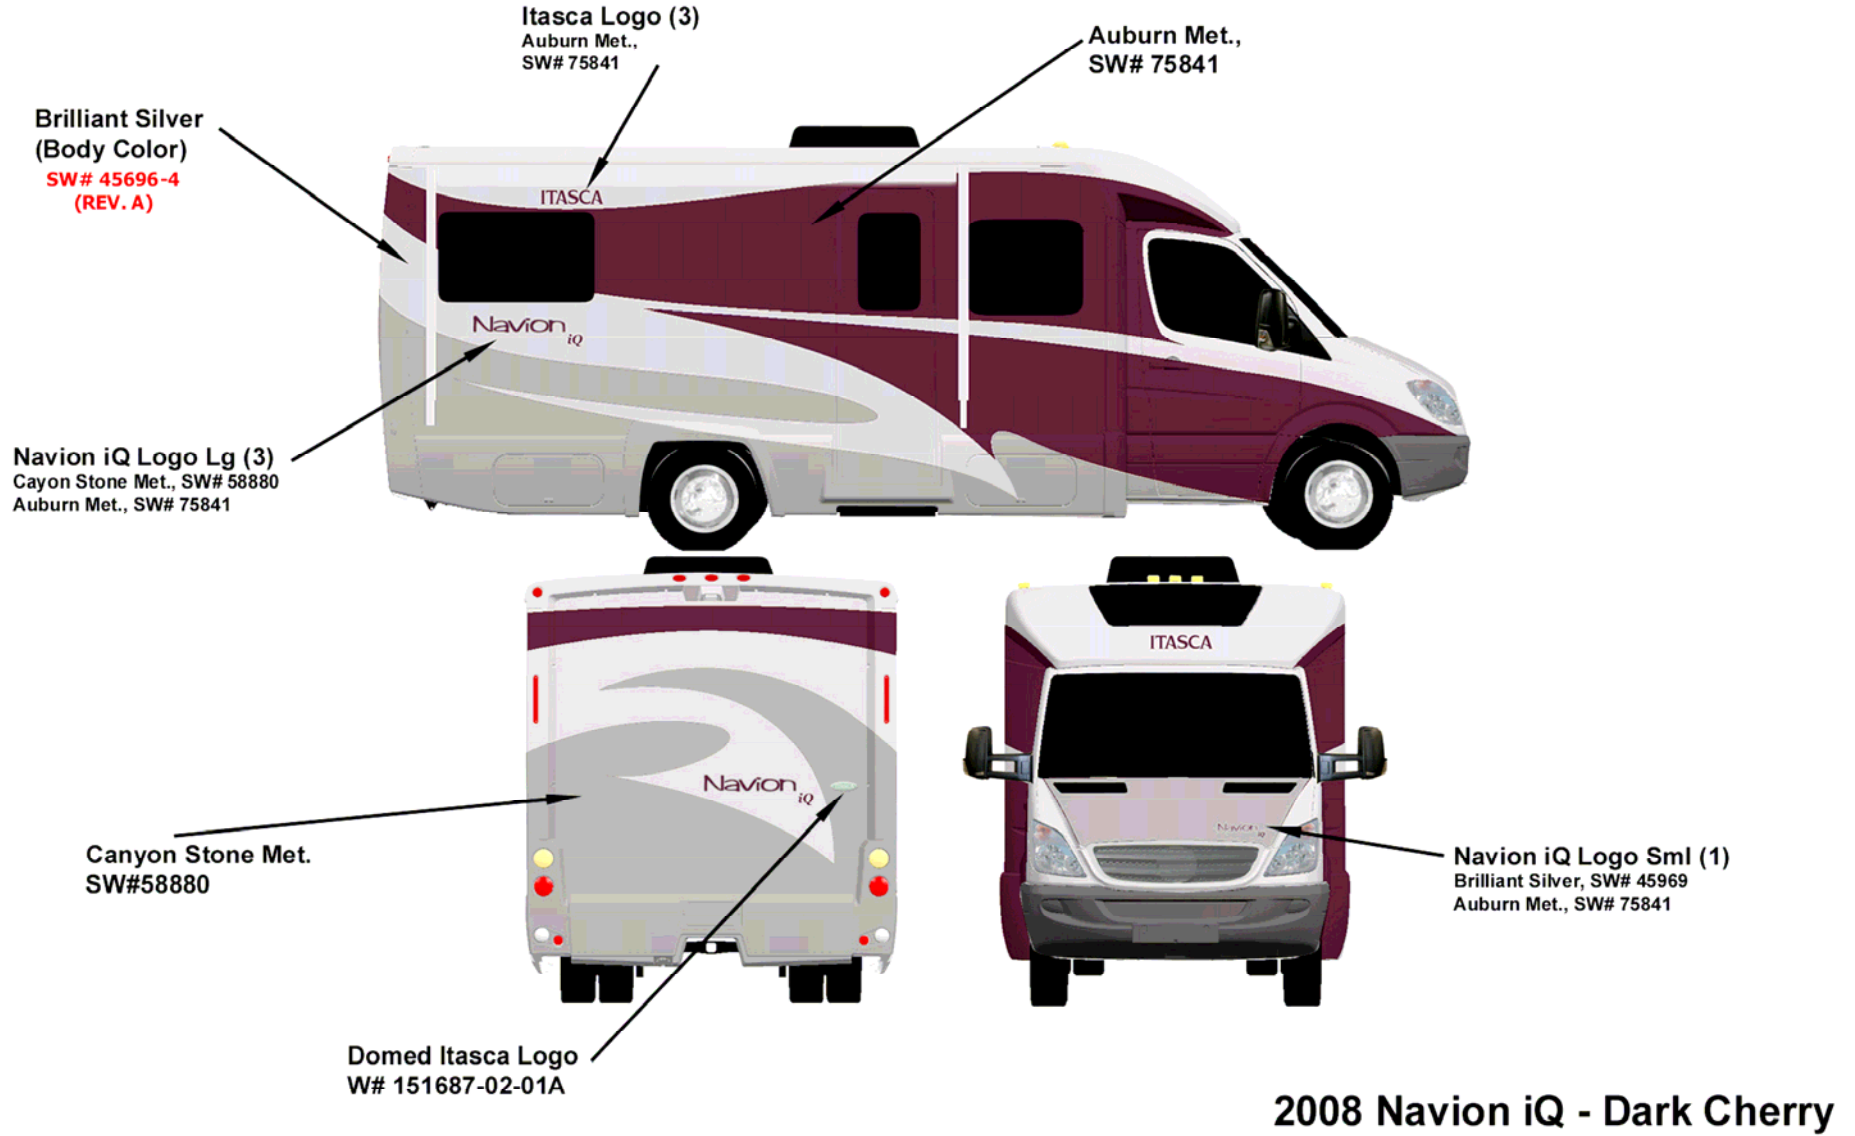

2008 Navion iQ Full Body Paint Package 24C – *painted by CDI*