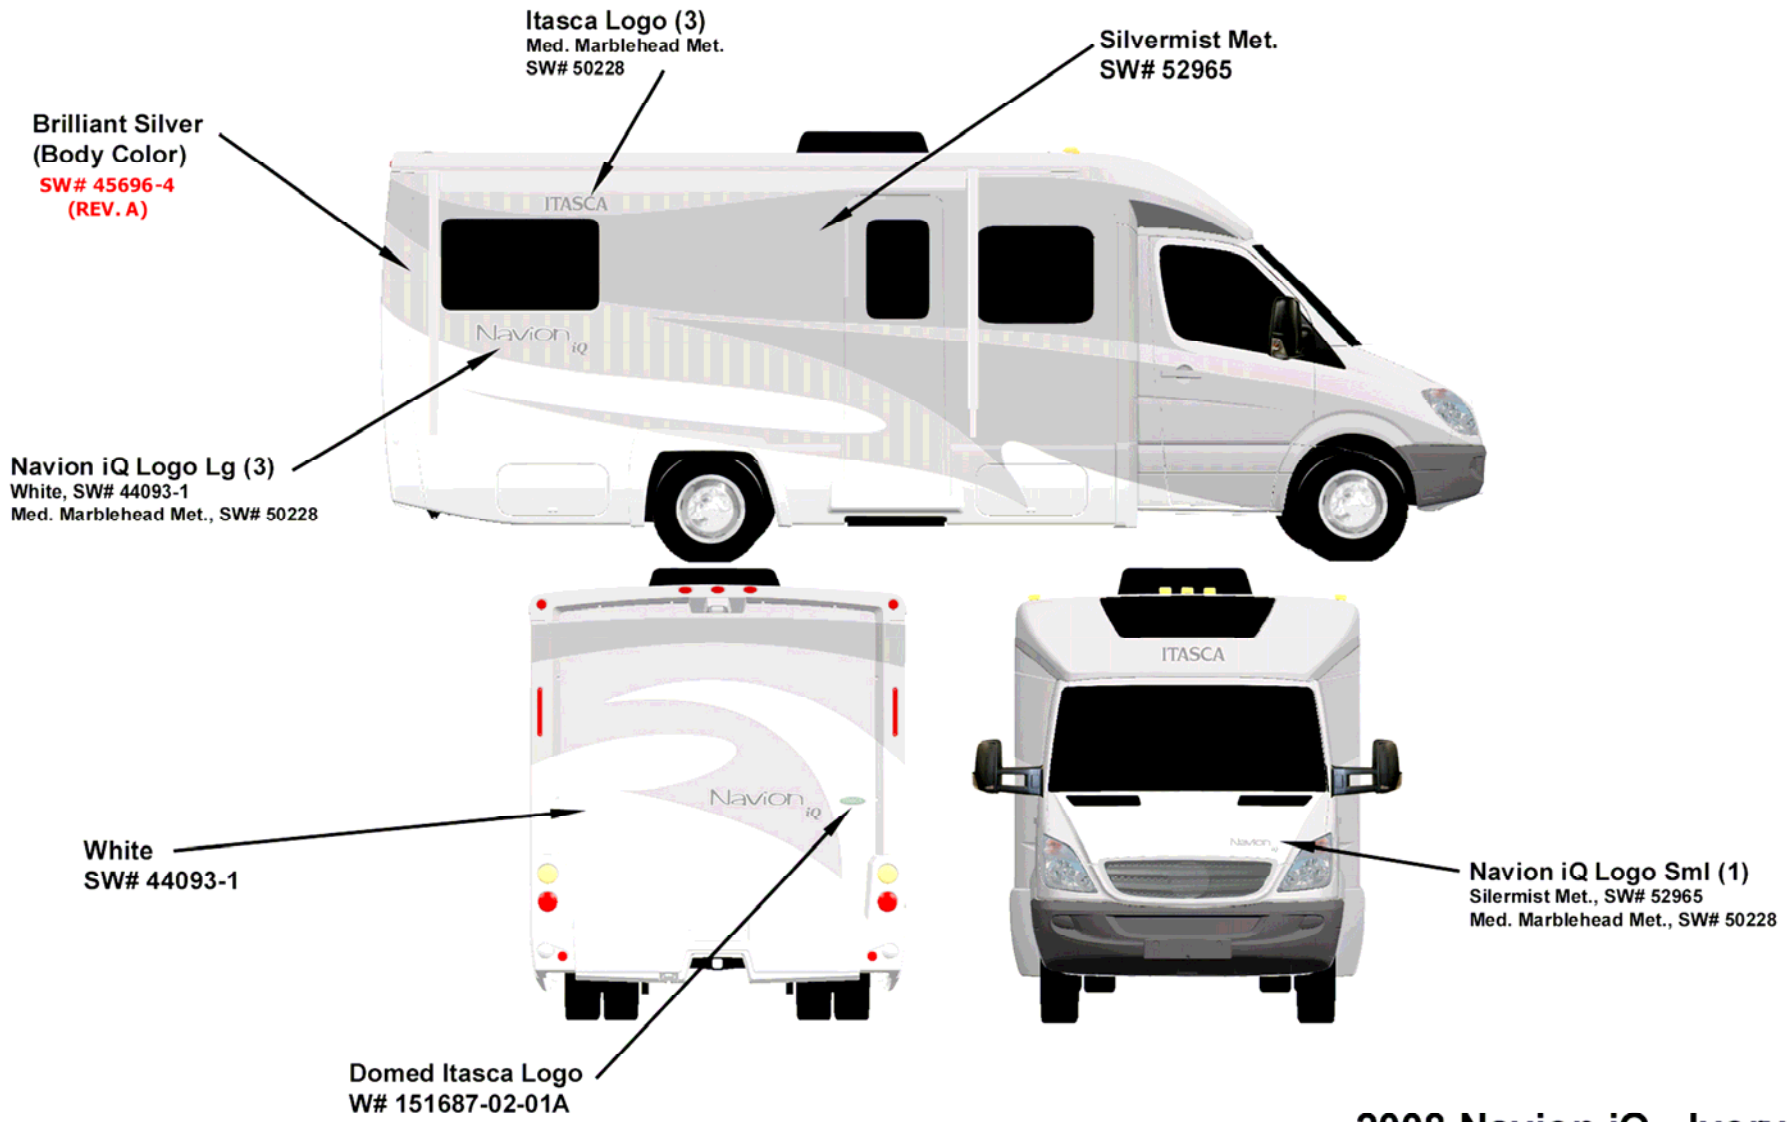

2008 Navion iQ Full Body Paint Package 27A – painted by CDI

2008 Navion iQ - Ivory