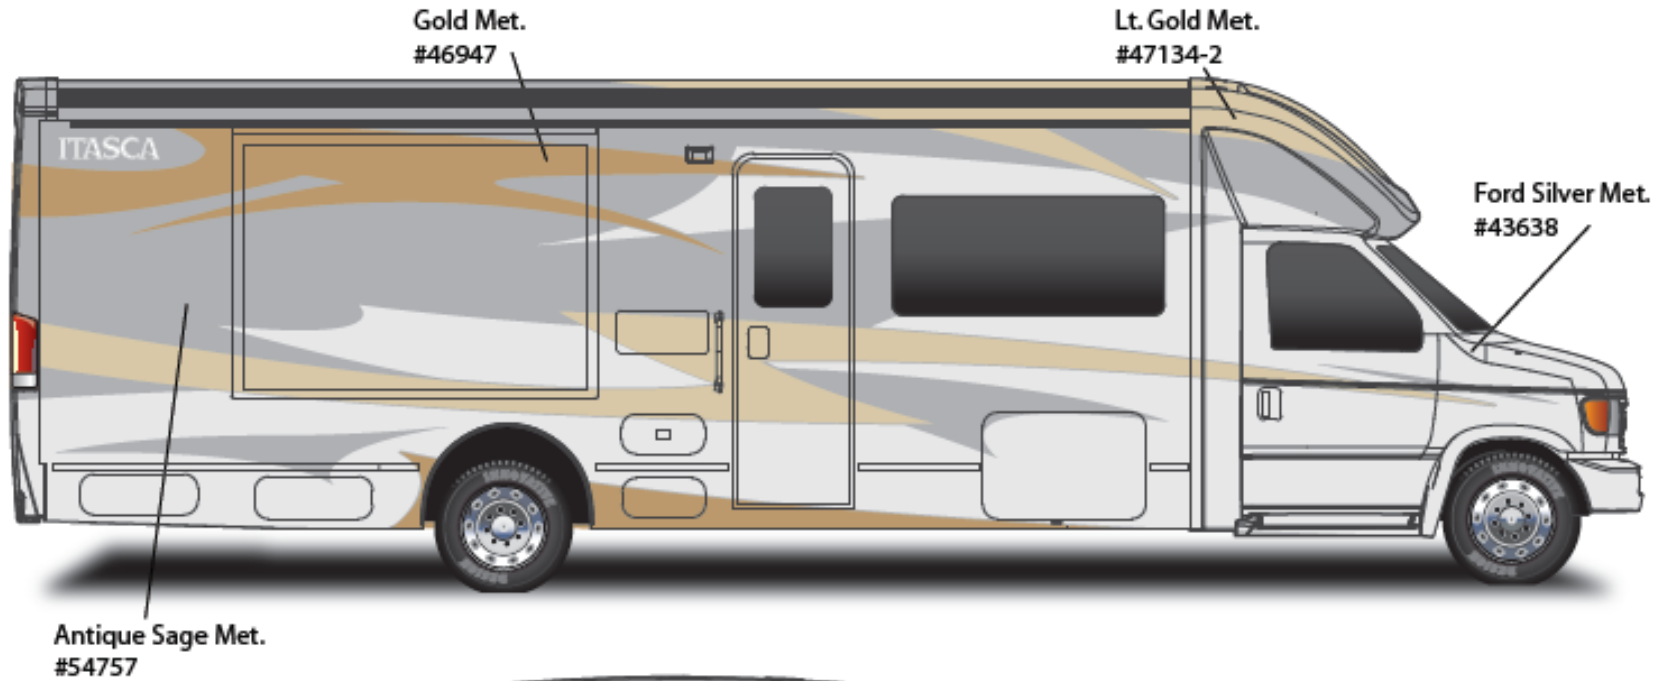

Thunder Gray Met.  
#58581

**2008 Cambria  
Greystone**

**2008 CAMBRIA Deluxe Full Body Paint Package 92A – painted by CDI**

**2008 Cambria  
Sandstone**