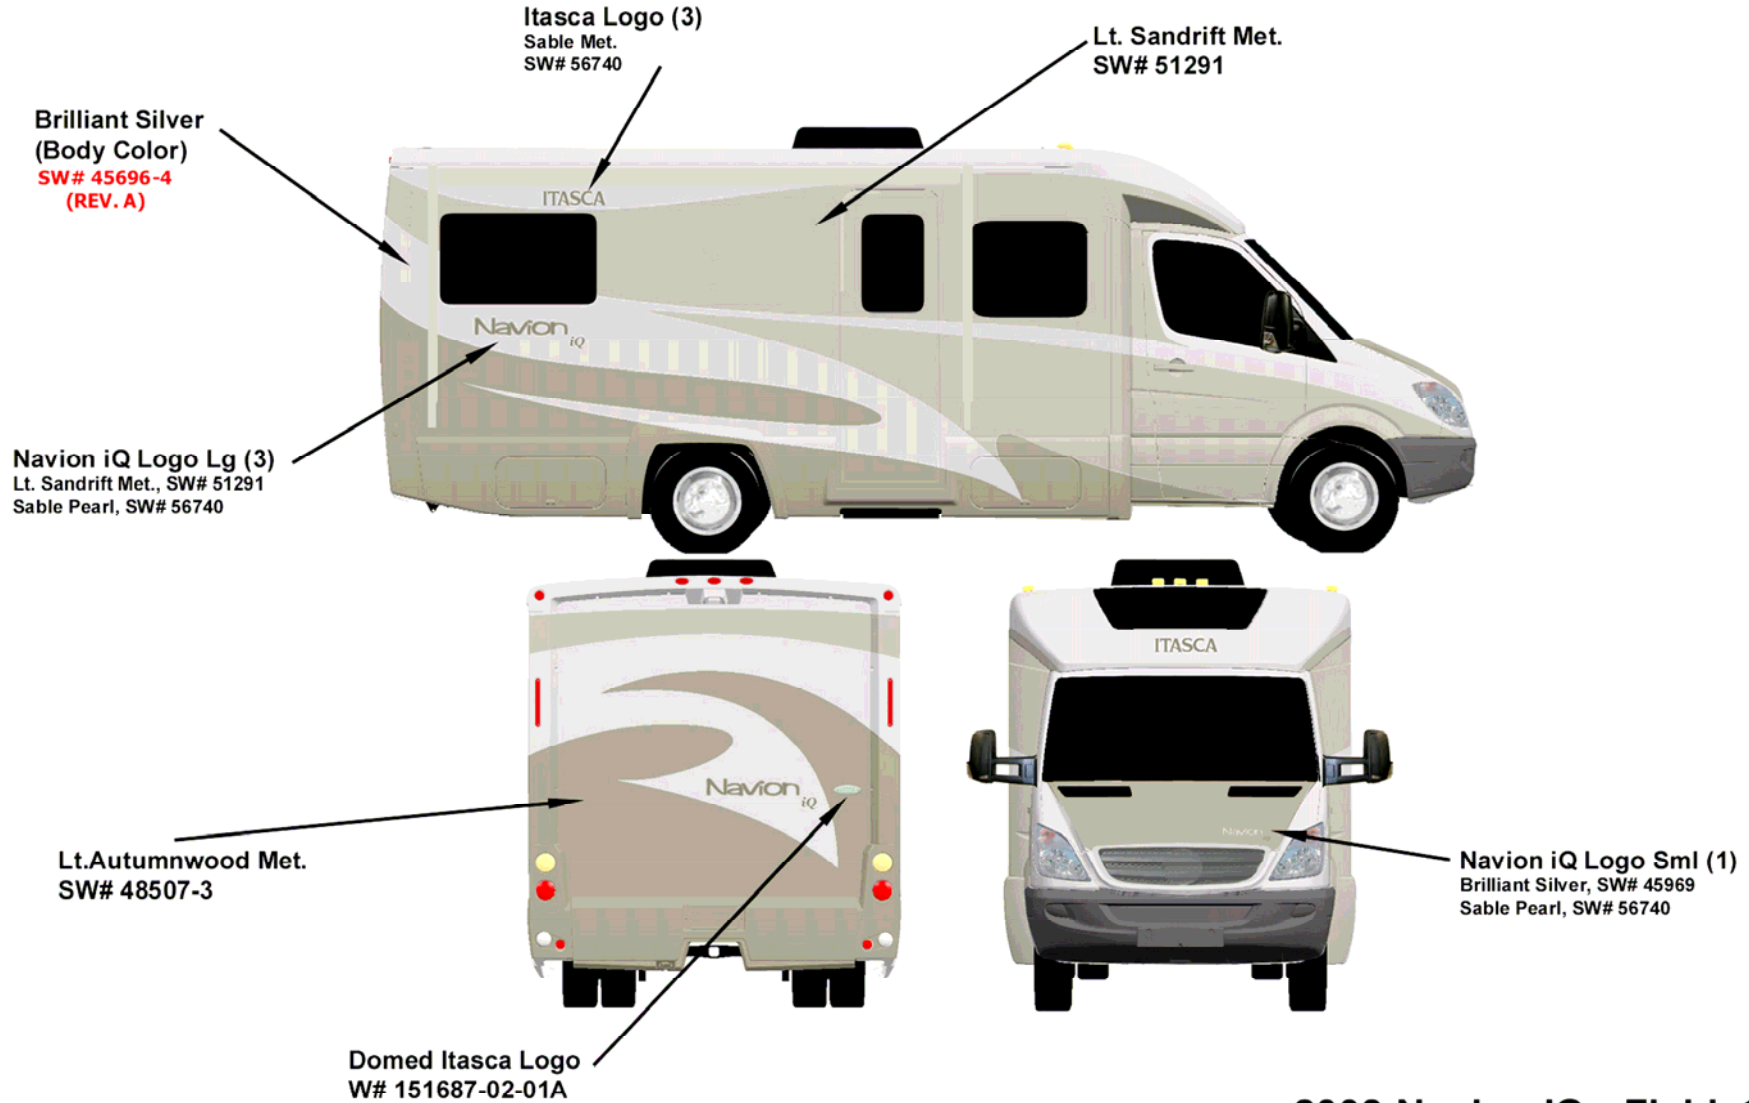

2008 Navion iQ Full Body Paint Package 92A – painted by CDI

2008 Navion iQ - Fieldstone