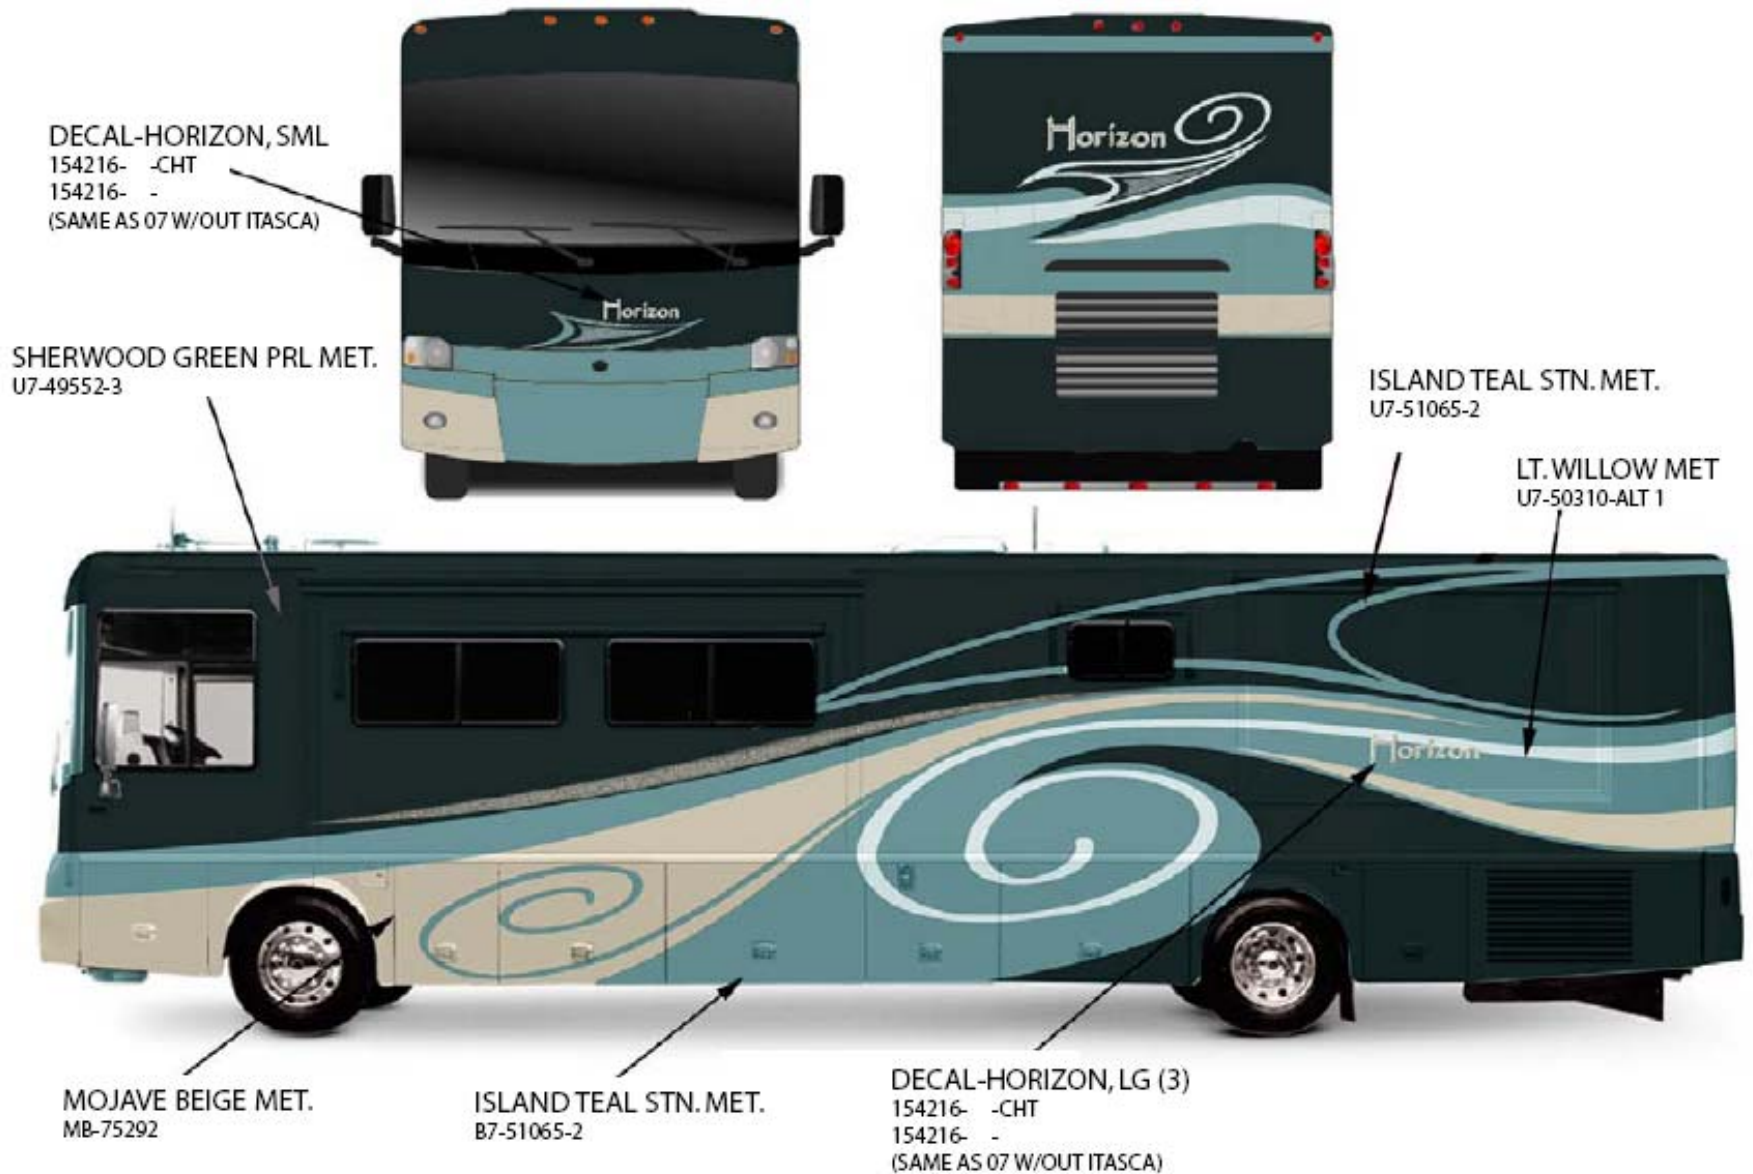

2008 HORIZON Full Body Paint Package 92A – painted by CDI

08 HORIZON FBP-ISLAND TEAL