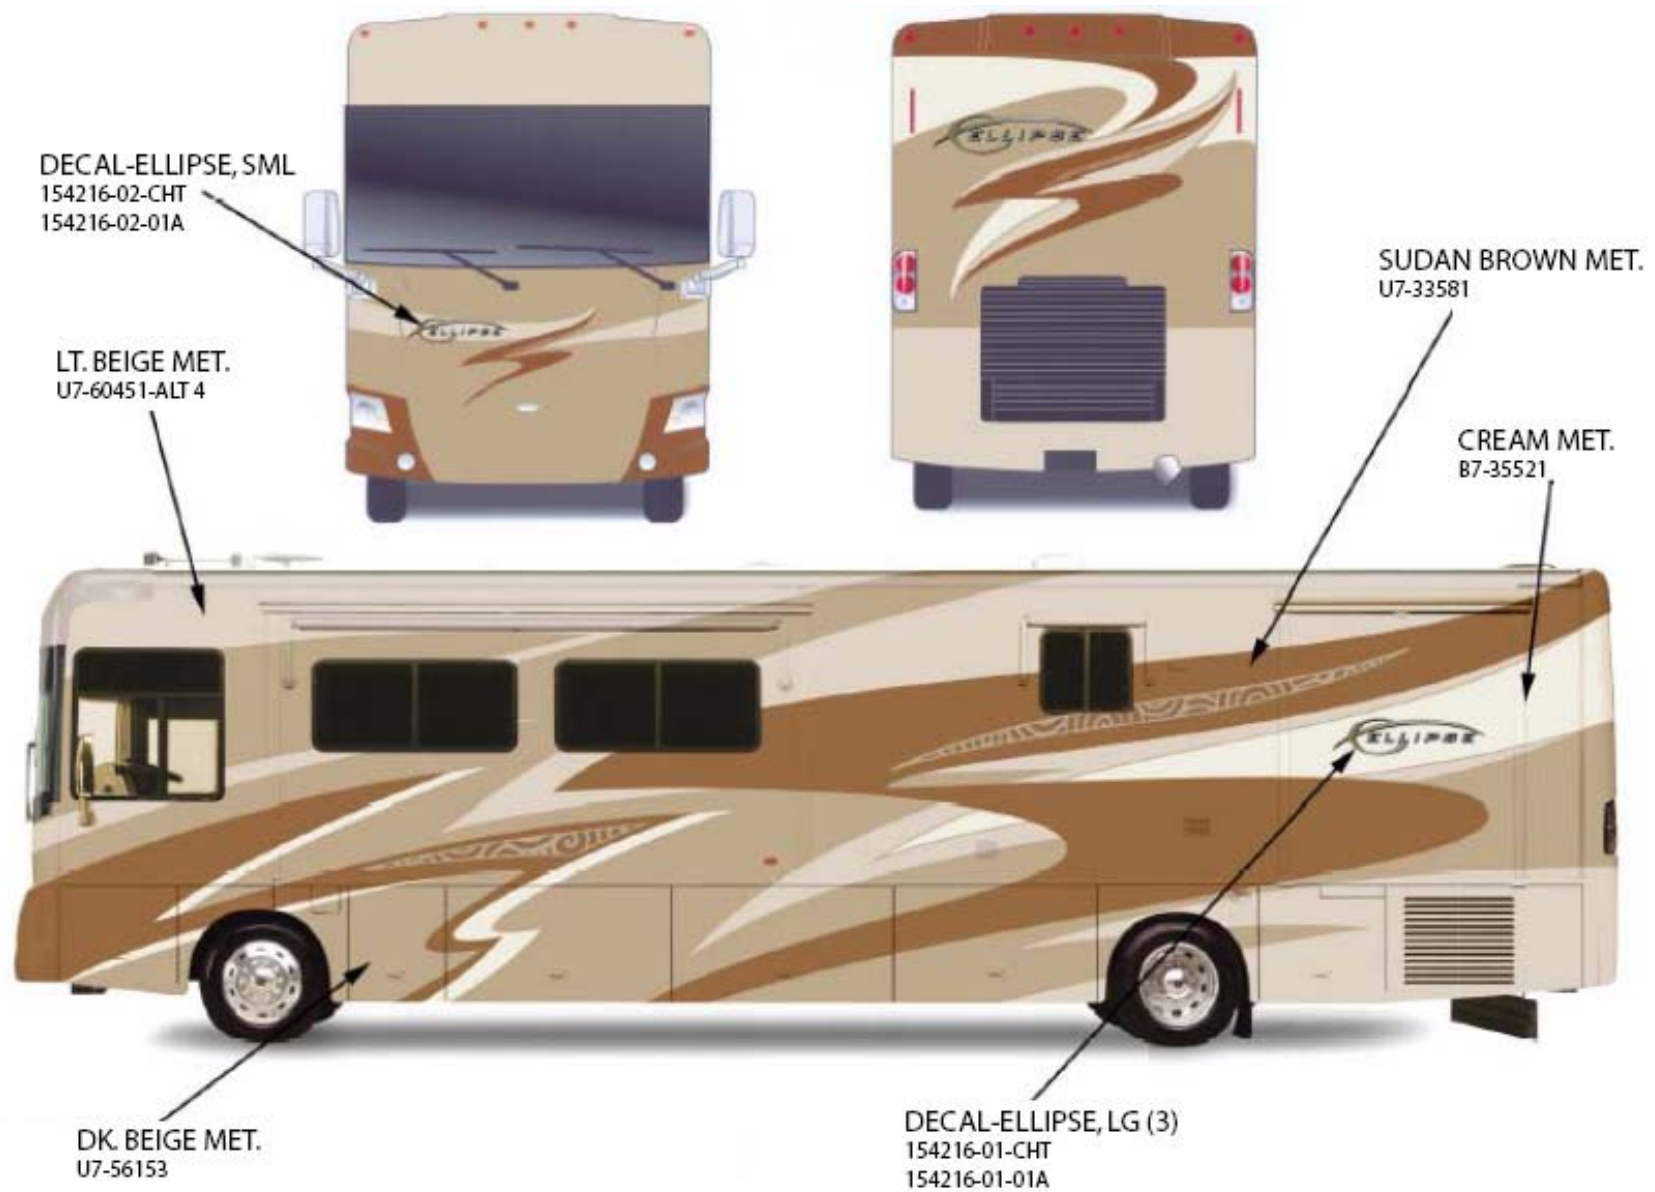

2008 ELLIPSE Full Body Paint Package 24C – *painted by CDI*

08 ELLIPSE FBP-AUTUMNWOOD