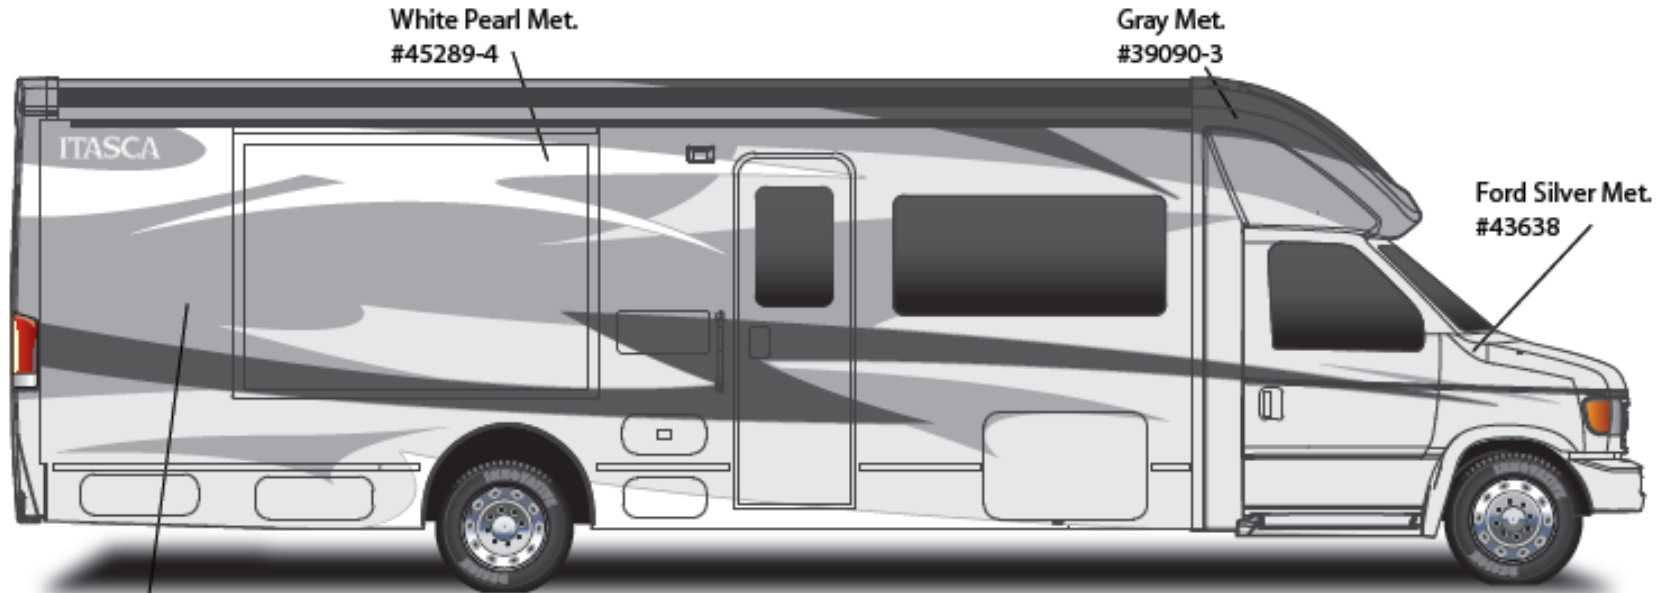

2008 CAMBRIA Deluxe Full Body Paint Package 27A – painted by CDI

Thunder Gray Met.
#58581

**2008 Cambria
Greystone**