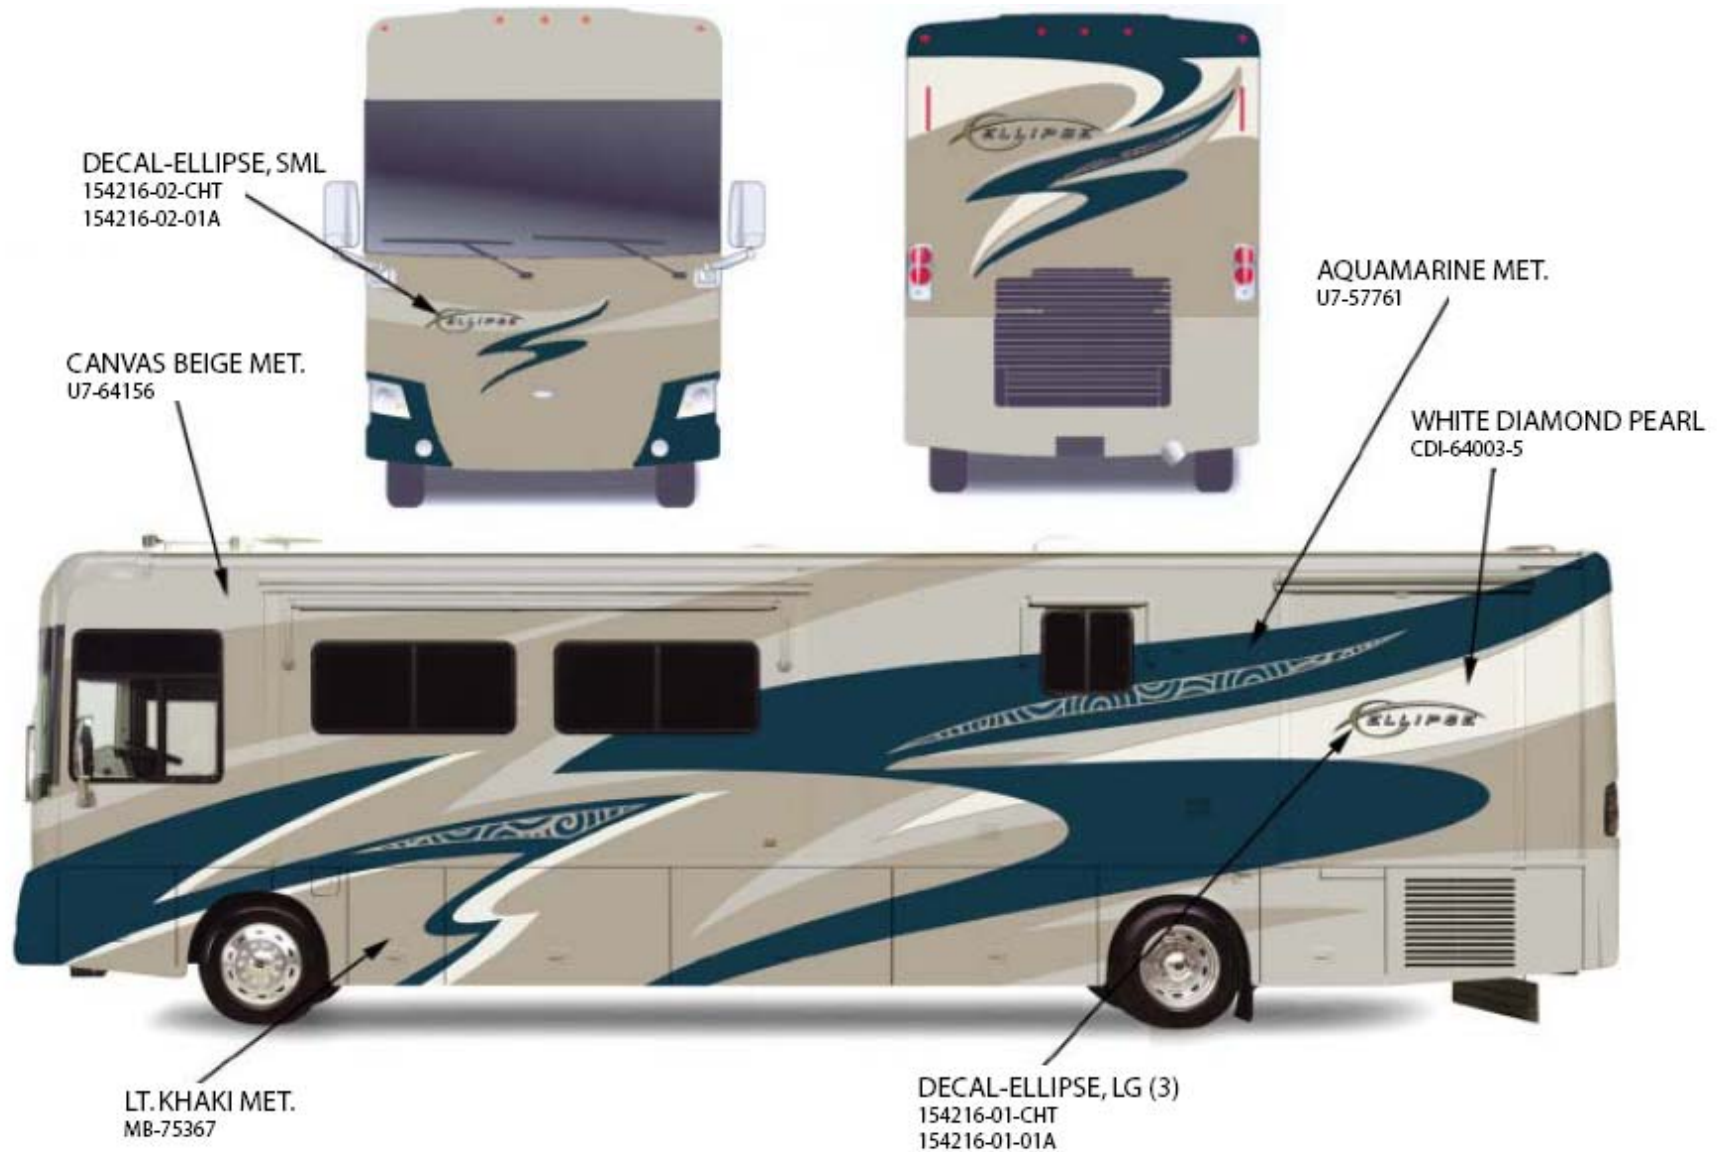

2008 ELLIPSE Full Body Paint Package 92A – painted by CDI

08 ELLIPSE FBP-FERN