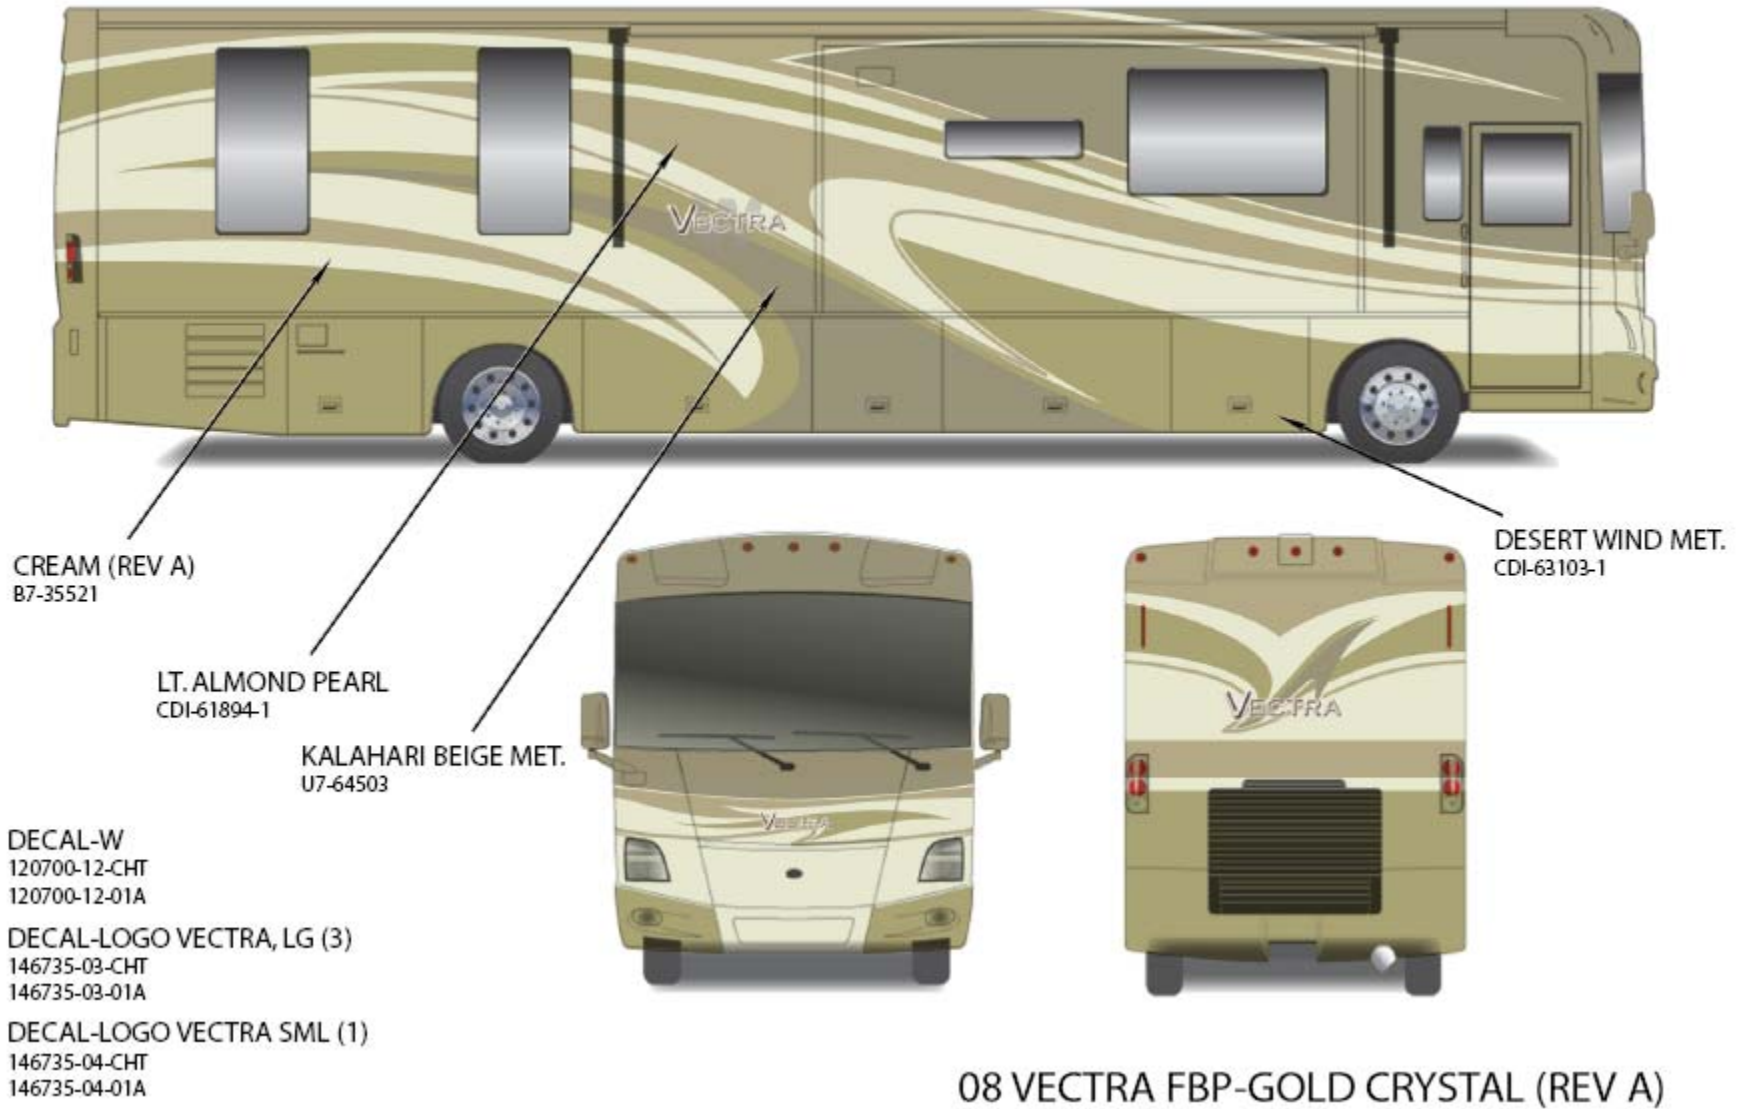

2008 VECTRA Full Body Paint Package 24C – painted by CDI