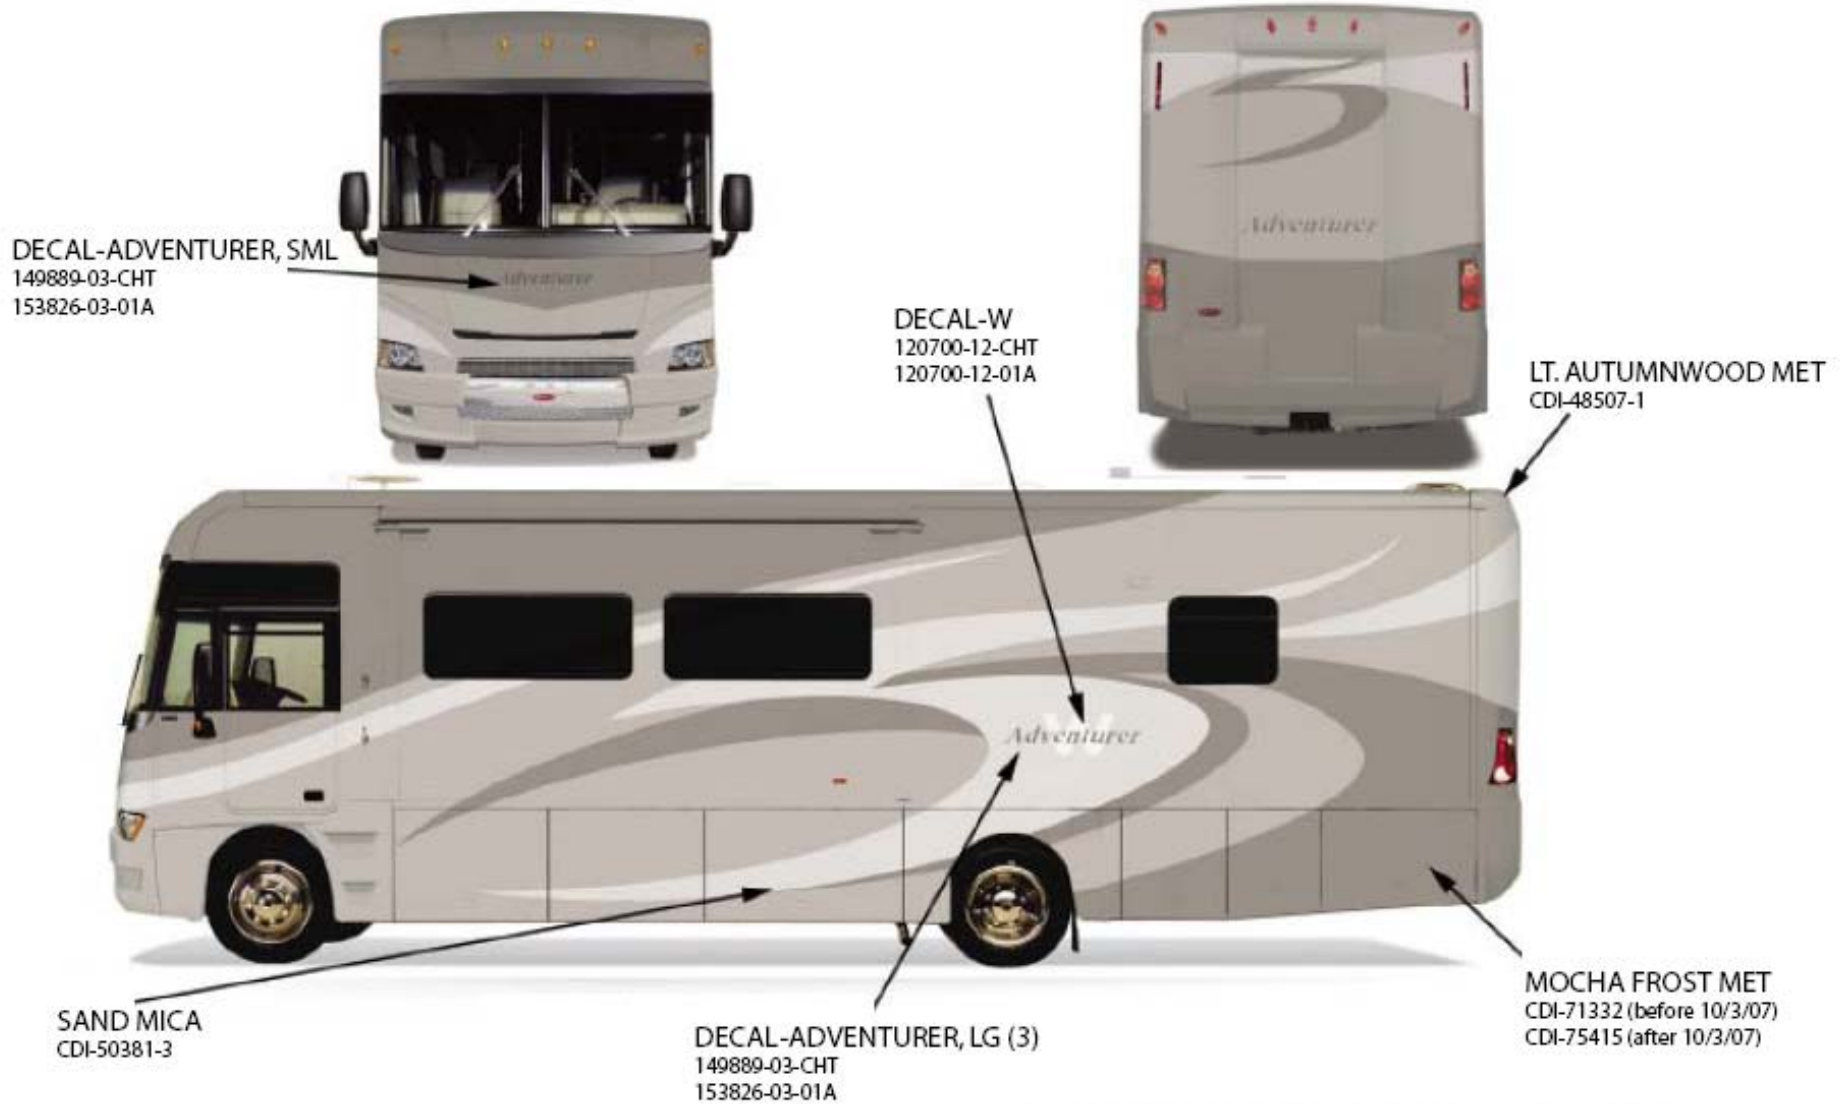

2008 ADVENTURER Full Body Paint Package 24C – painted by CDI

08 ADVENTURER FBP-MOCHA FROST