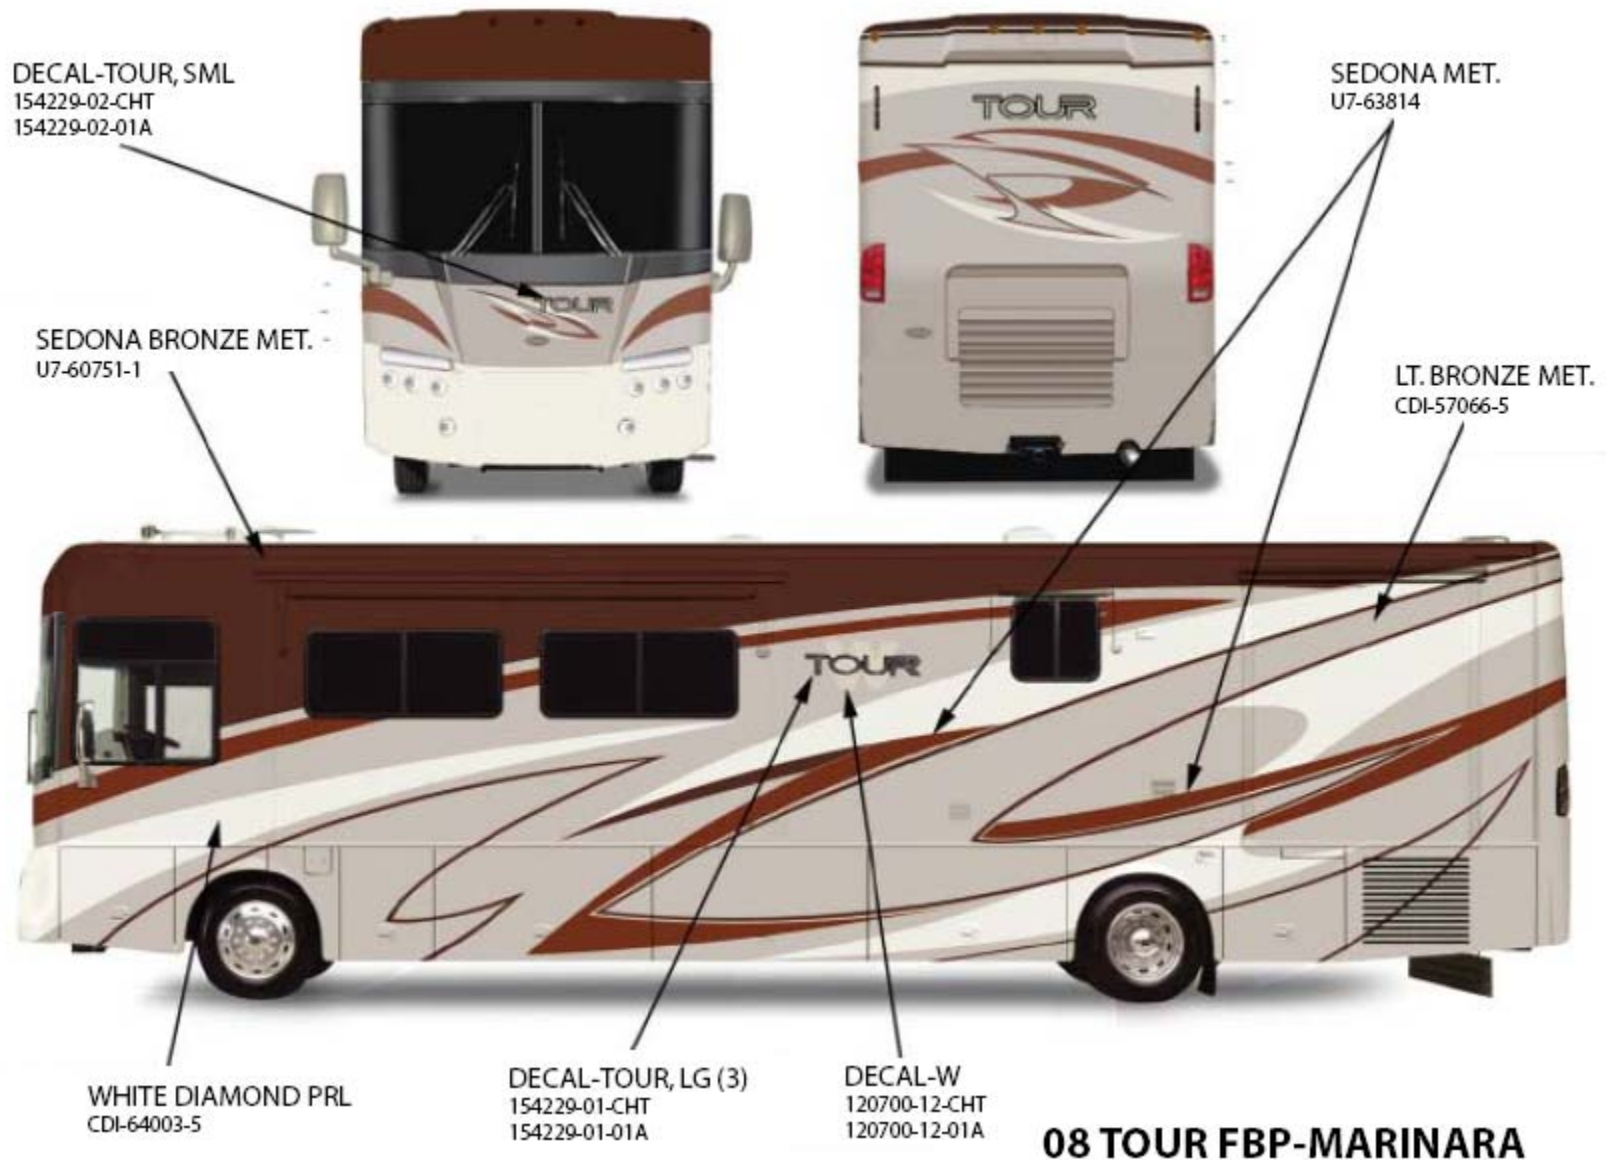

2008 TOUR Full Body Paint Package 24C – painted by CDI