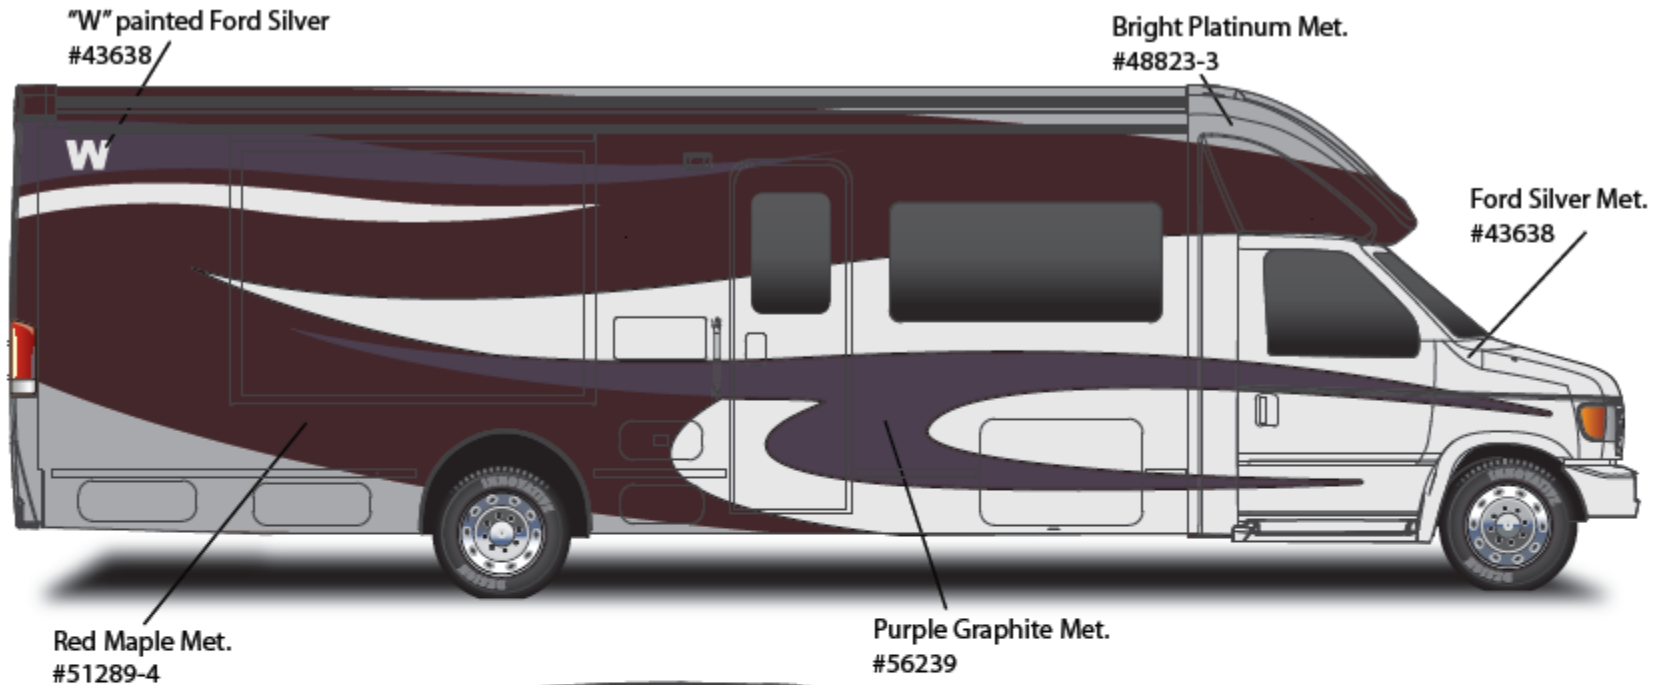

2008 ASPECT Deluxe Full Body Paint Package 92A – painted by CDI

**2008 Aspect
Wine**