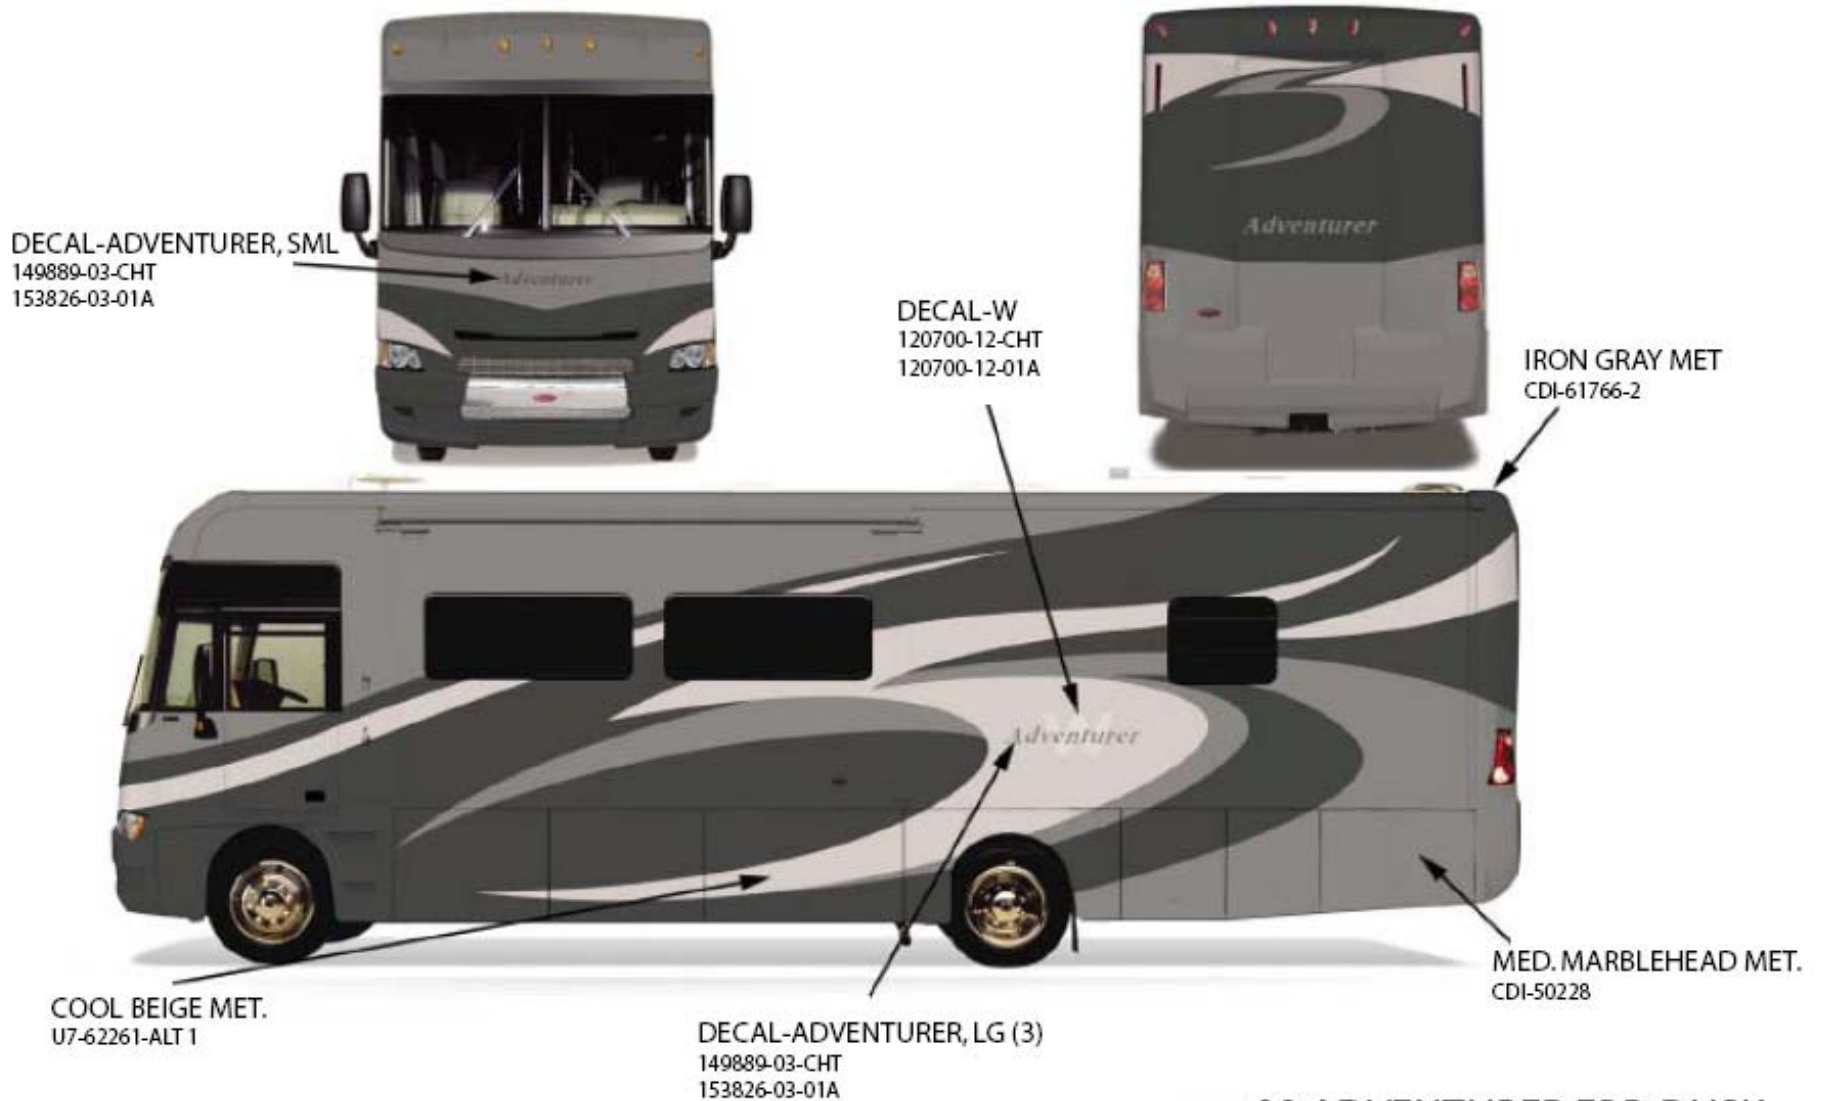

2008 ADVENTURER Full Body Paint Package 27A – painted by CDI

08 ADVENTURER FBP-DUSK