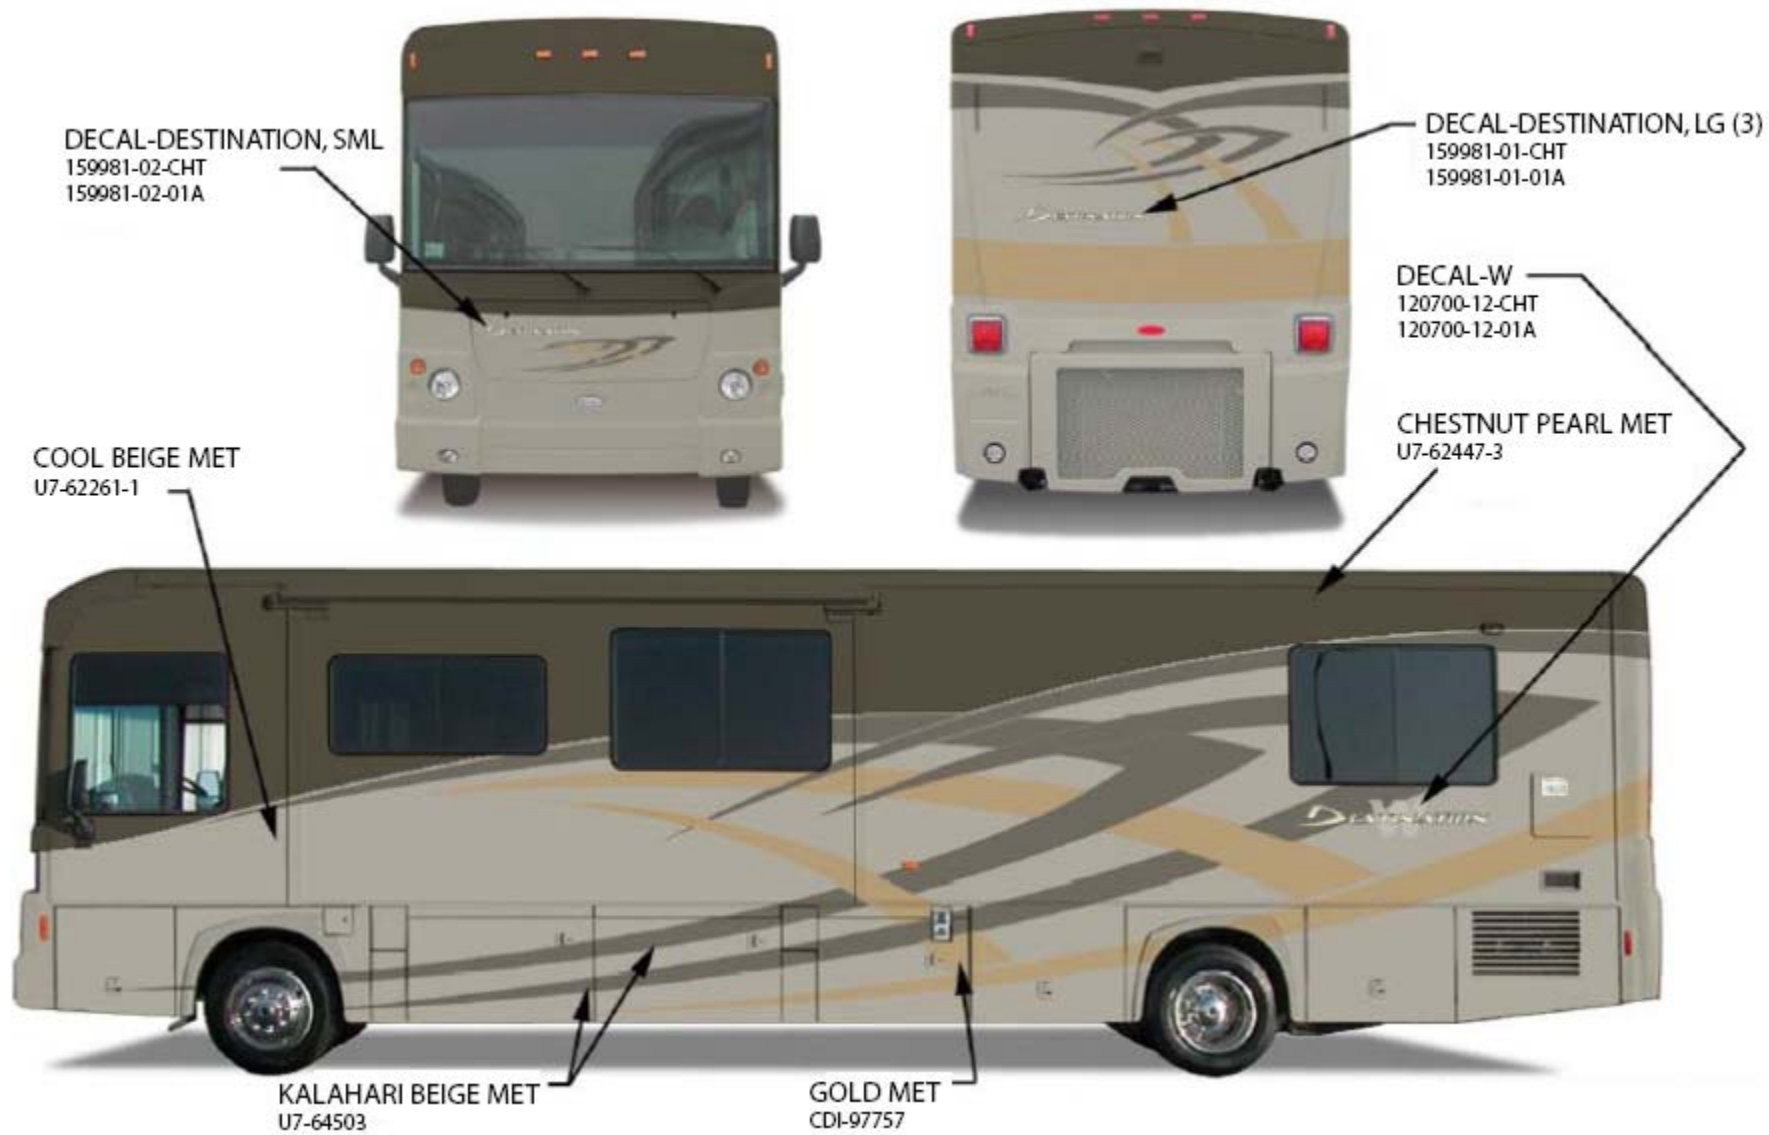

2008 DESTINATION Full Body Paint Package 24C – painted by CDI

08 DESTINATION FBP-GOLDEN BEIGE