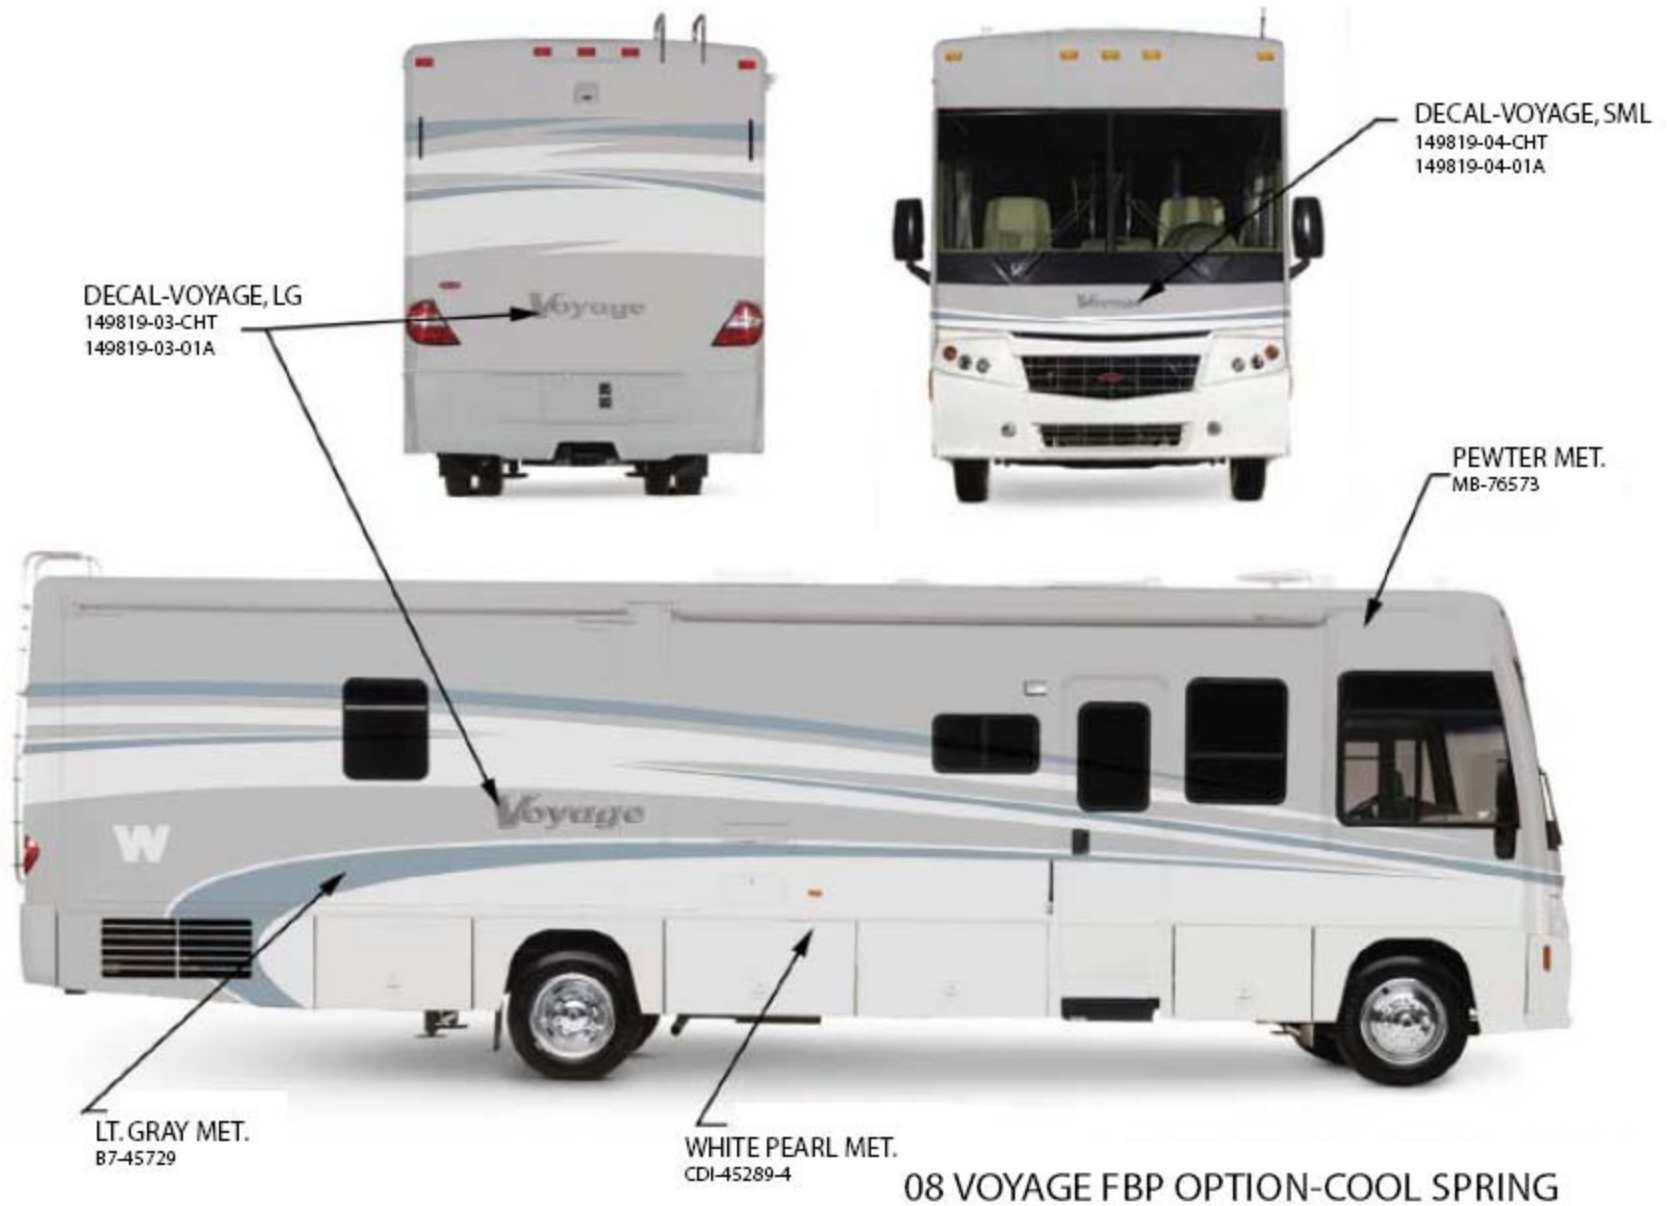

2008 VOYAGE Full Body Paint Package 24C – *painted by CDI*

2008 VOYAGE Full Body Paint Package 27A – painted by CDI

2008 VOYAGE Full Body Paint Package 92A – painted by CDI

2008 ADVENTURER

27G

Main Body Color