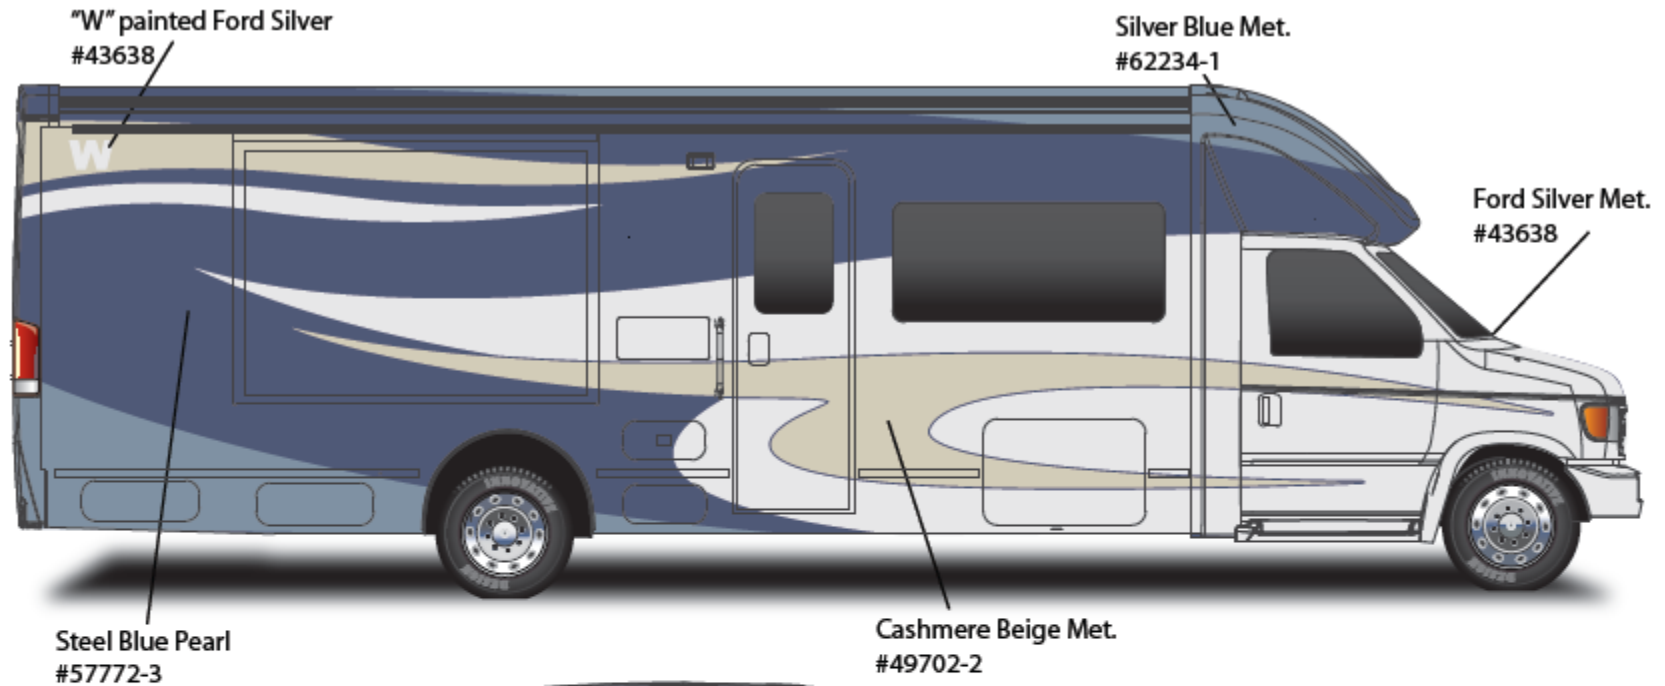

2008 ASPECT Deluxe Full Body Paint Package 27A – painted by CDI

**2008 Aspect
Seamist**