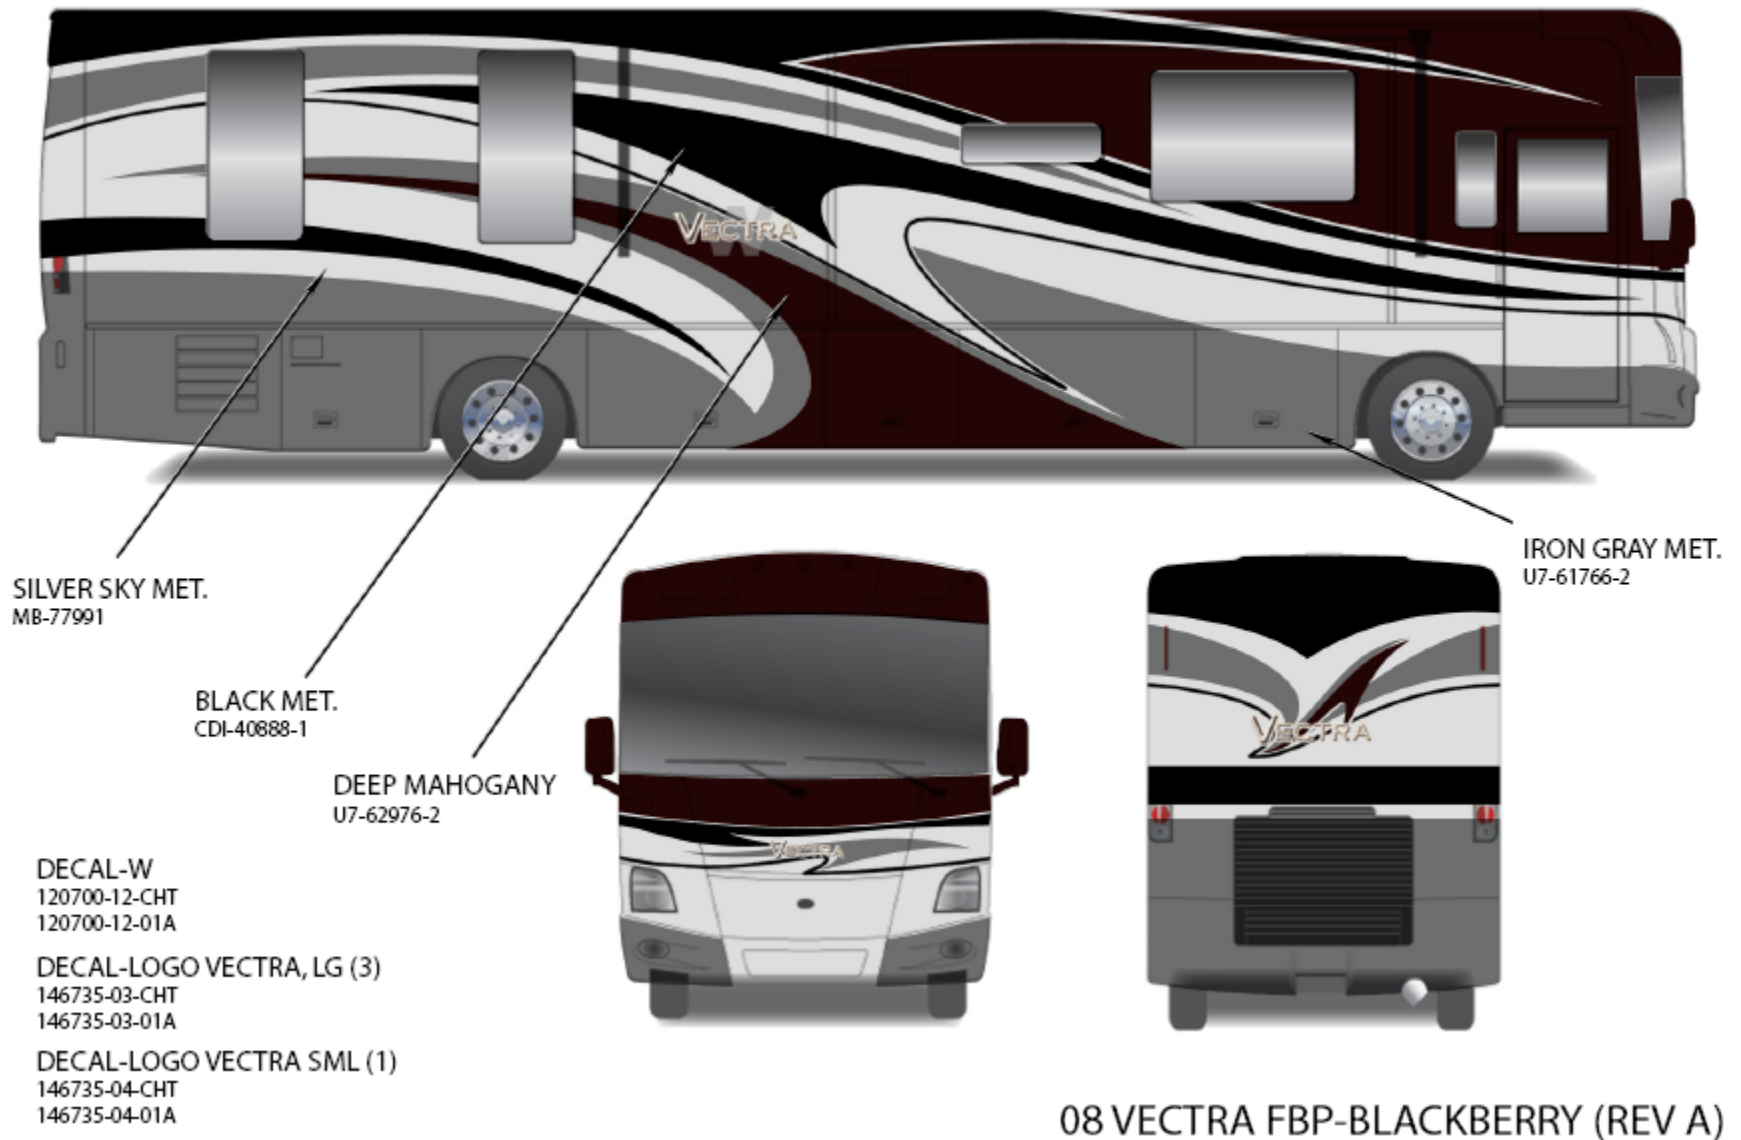

2008 TOUR Full Body Paint Package 24C – painted by CDI

2008 TOUR Full Body Paint Package 27A – painted by CDI

2008 TOUR Full Body Paint Package 92A – painted by CDI

08 TOUR FBP-DESERT SAND

2008 VECTRA Full Body Paint Package 24B – painted by CDI