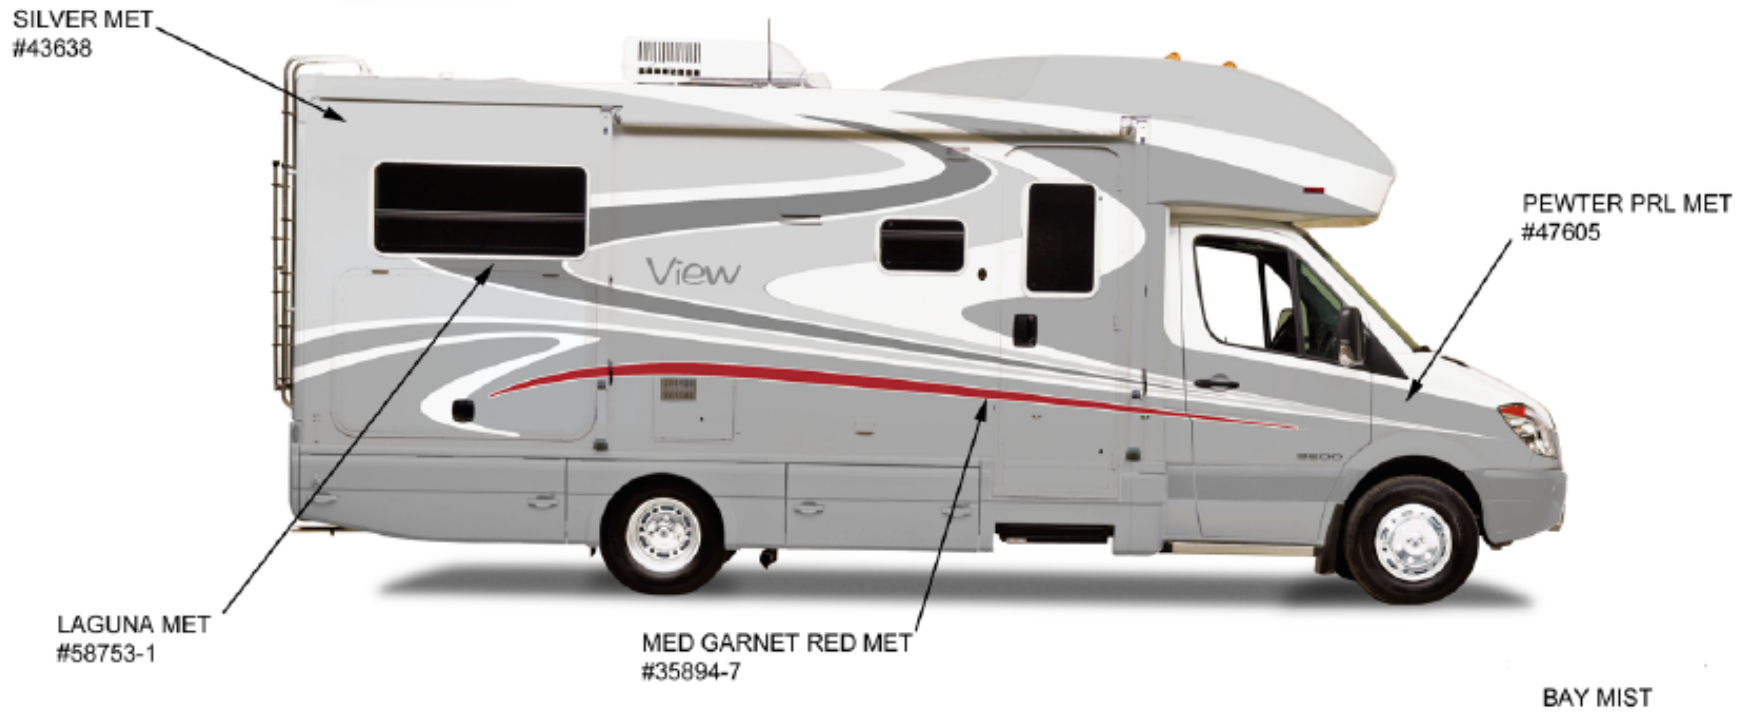

2008 View Full Body Paint Package 27A – painted by CDI