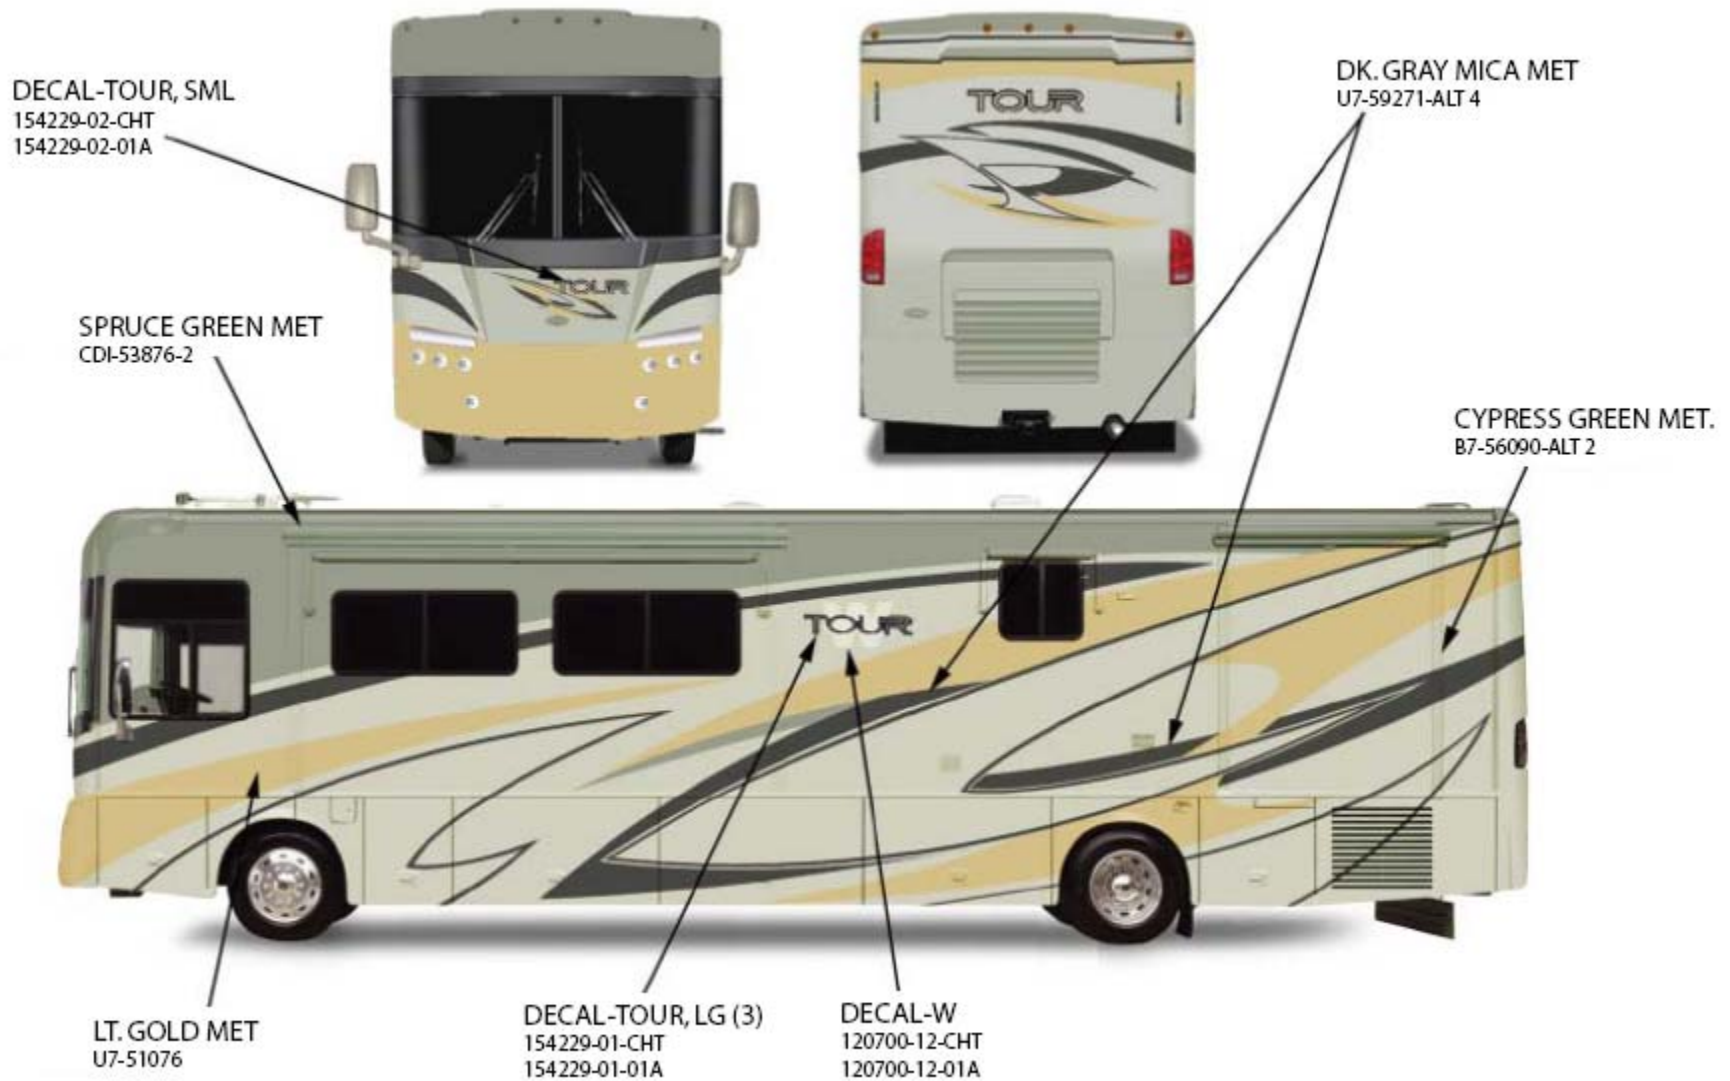

2008 JOURNEY Full Body Paint Package 27A – painted by CDI

2008 JOURNEY Full Body Paint Package 92A – painted by CDI

08 JOURNEY FBP-REDWOOD

2008 TOUR Full Body Paint Package 24B – *Painted by CDI*

08 TOUR FBP-GOLDEN CYPRESS