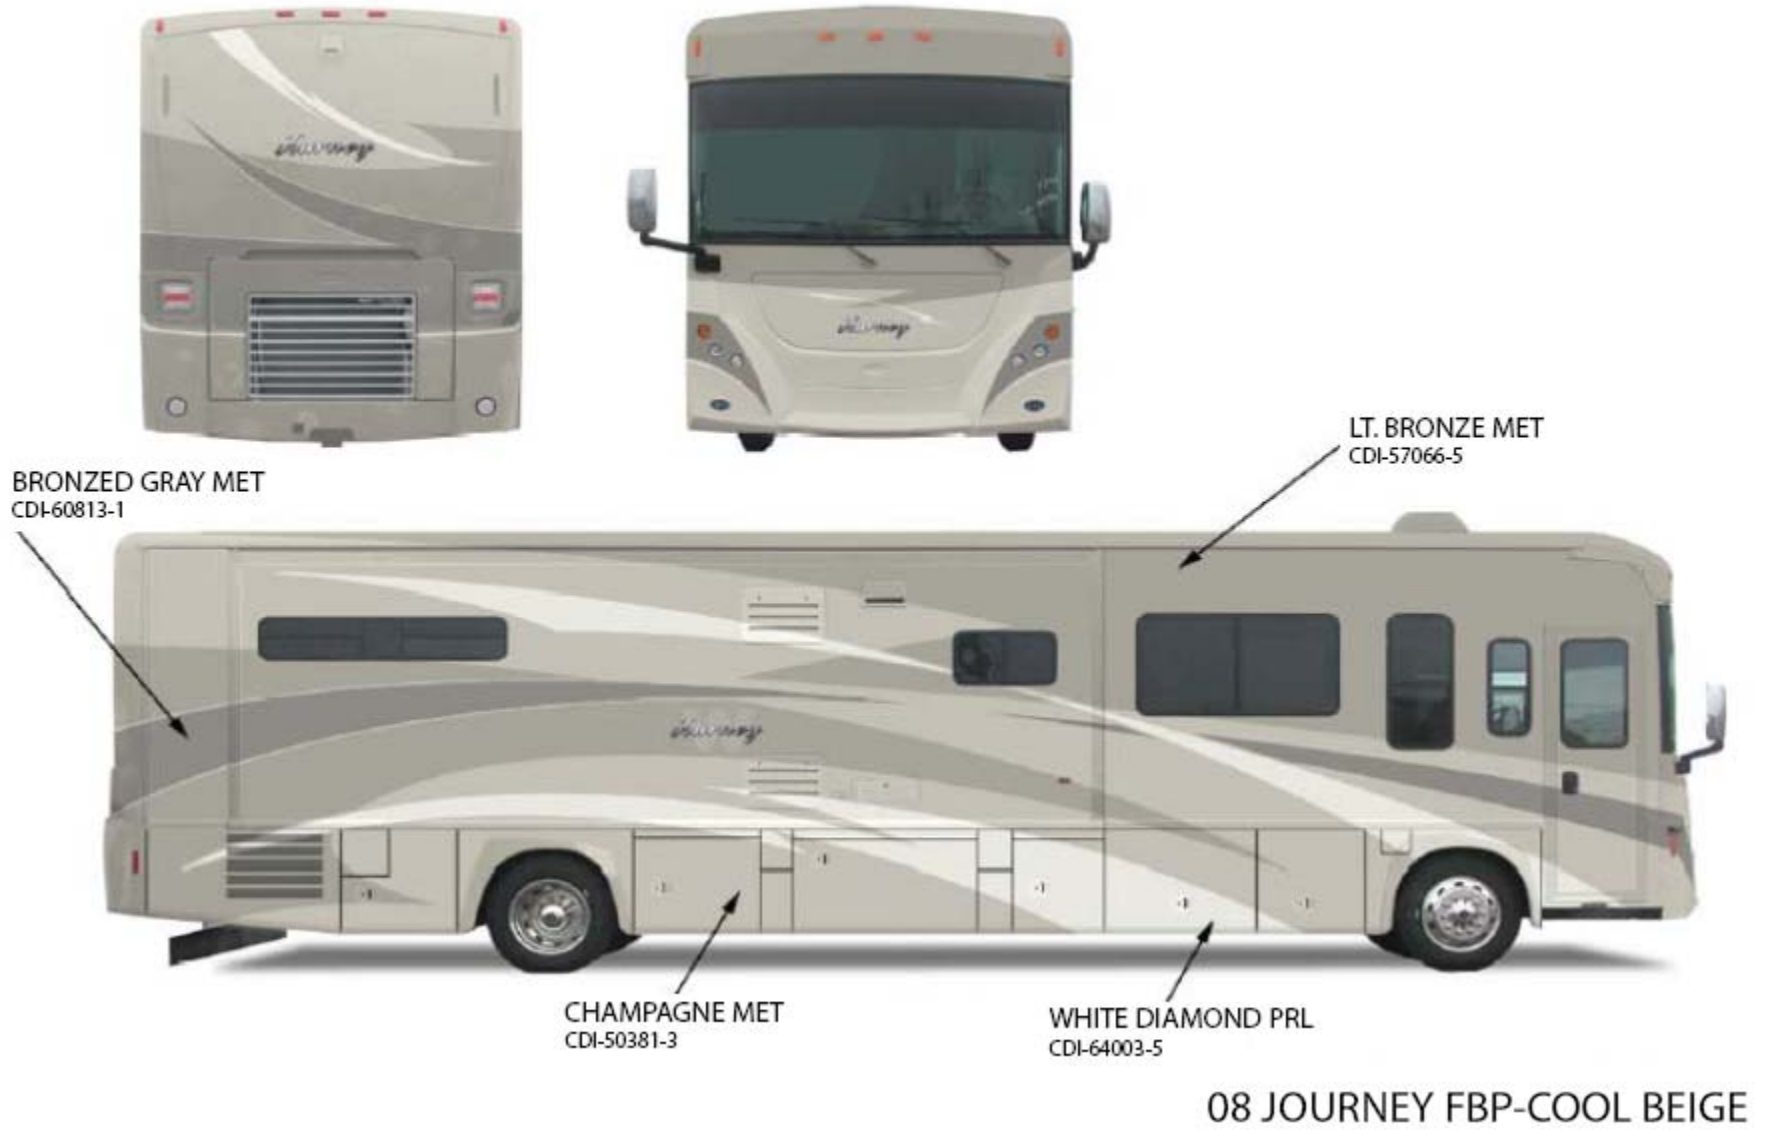

2008 JOURNEY Full Body Paint Package 27A – painted by CDI