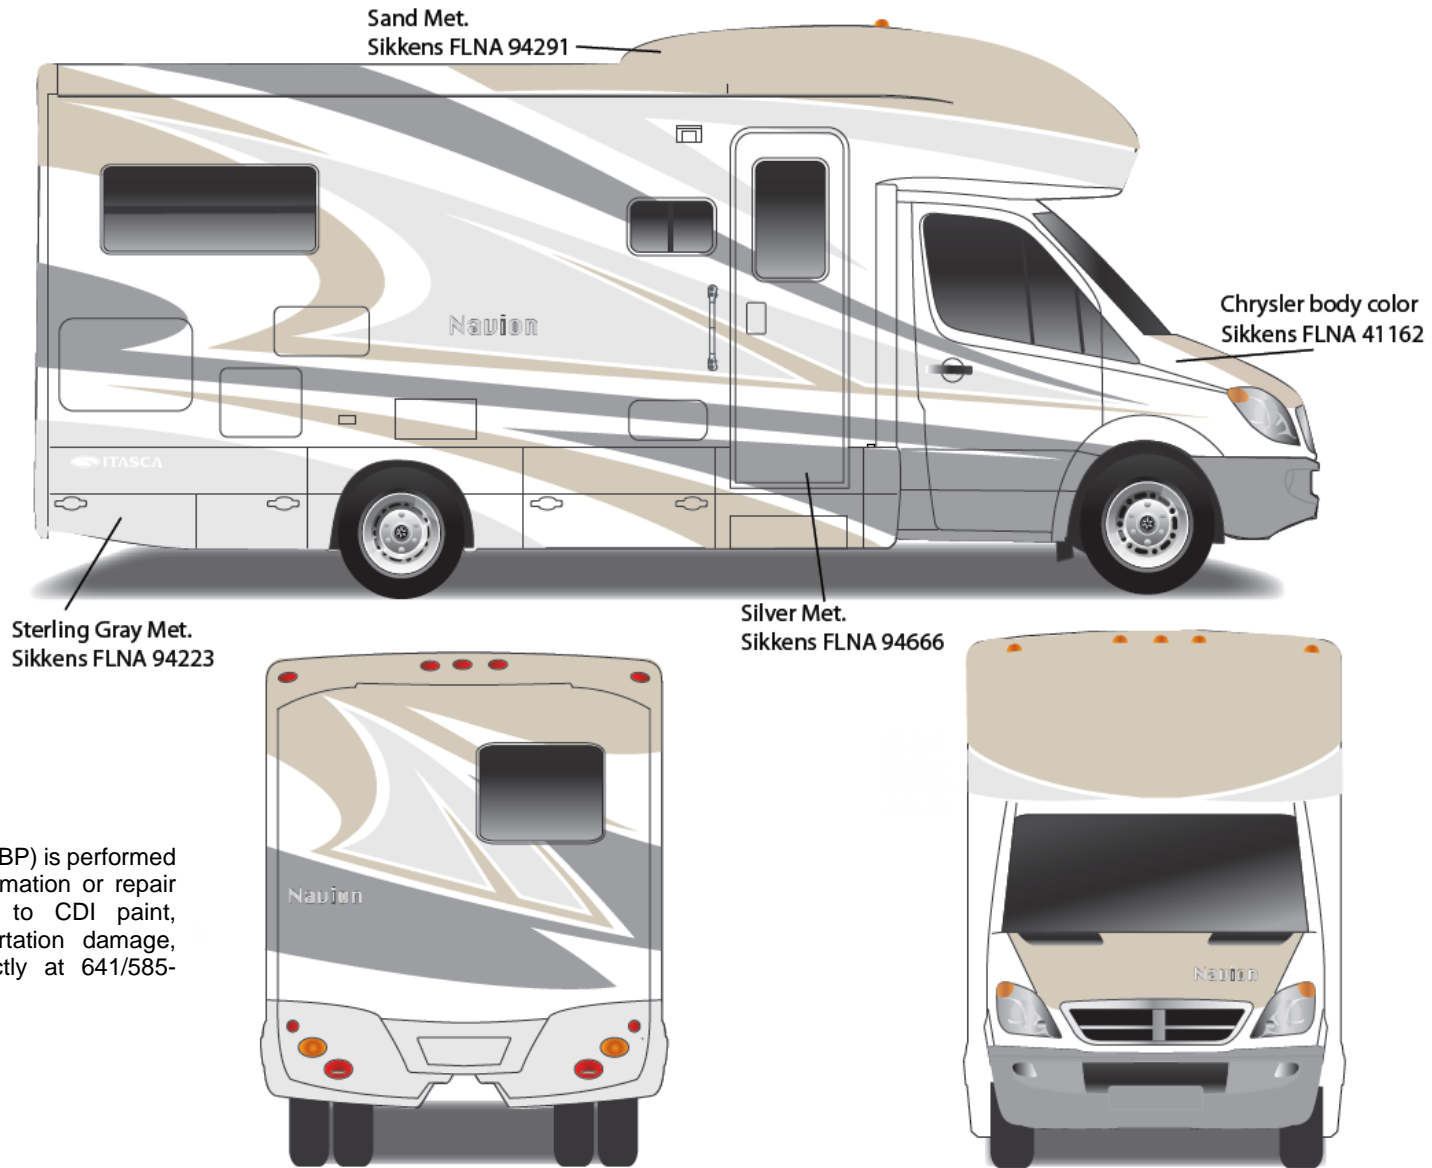

Navion - Full Body Paint Option Code 92A/Fieldstone

Painted by CDI*

*Full-Body Paint (FBP) is performed by CDI. For information or repair approval specific to CDI paint, excluding transportation damage, contact CDI directly at 641/585-5900.