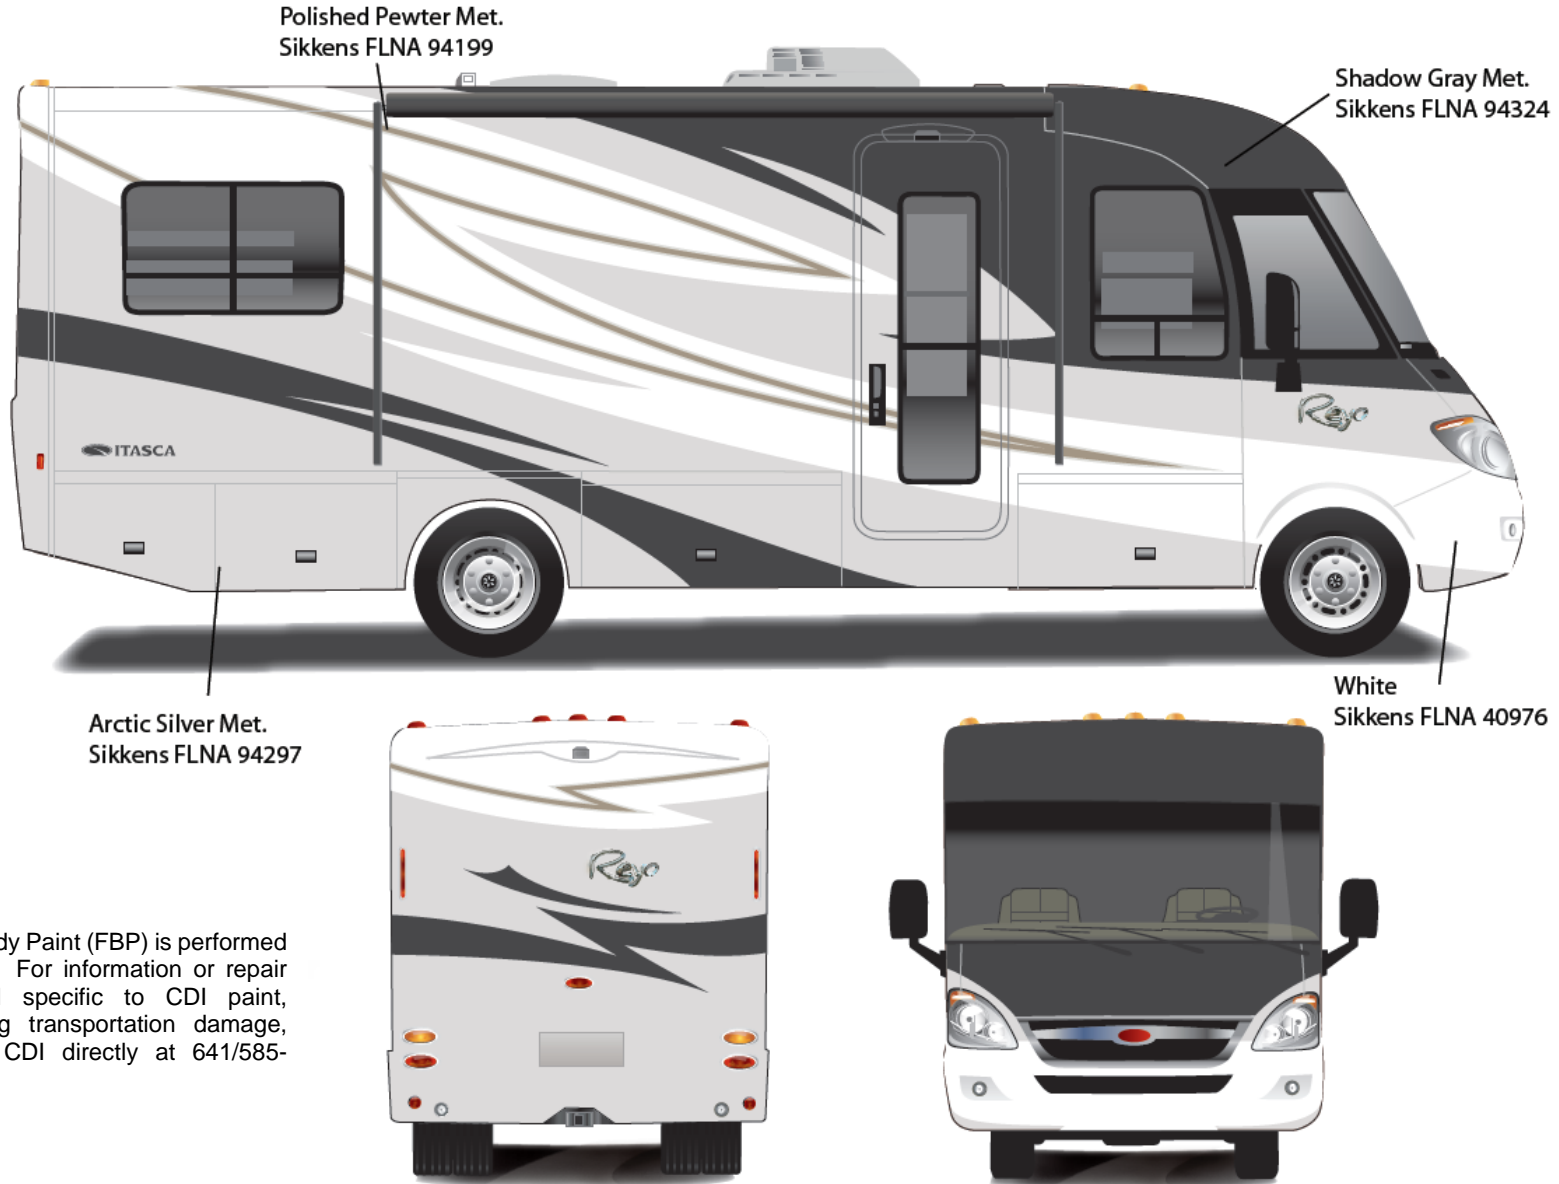

Revo - Full Body Paint Option Code 24C/Polished Pewter

Painted by CDI*

*Full-Body Paint (FBP) is performed by CDI. For information or repair approval specific to CDI paint, excluding transportation damage, contact CDI directly at 641/585-5900.