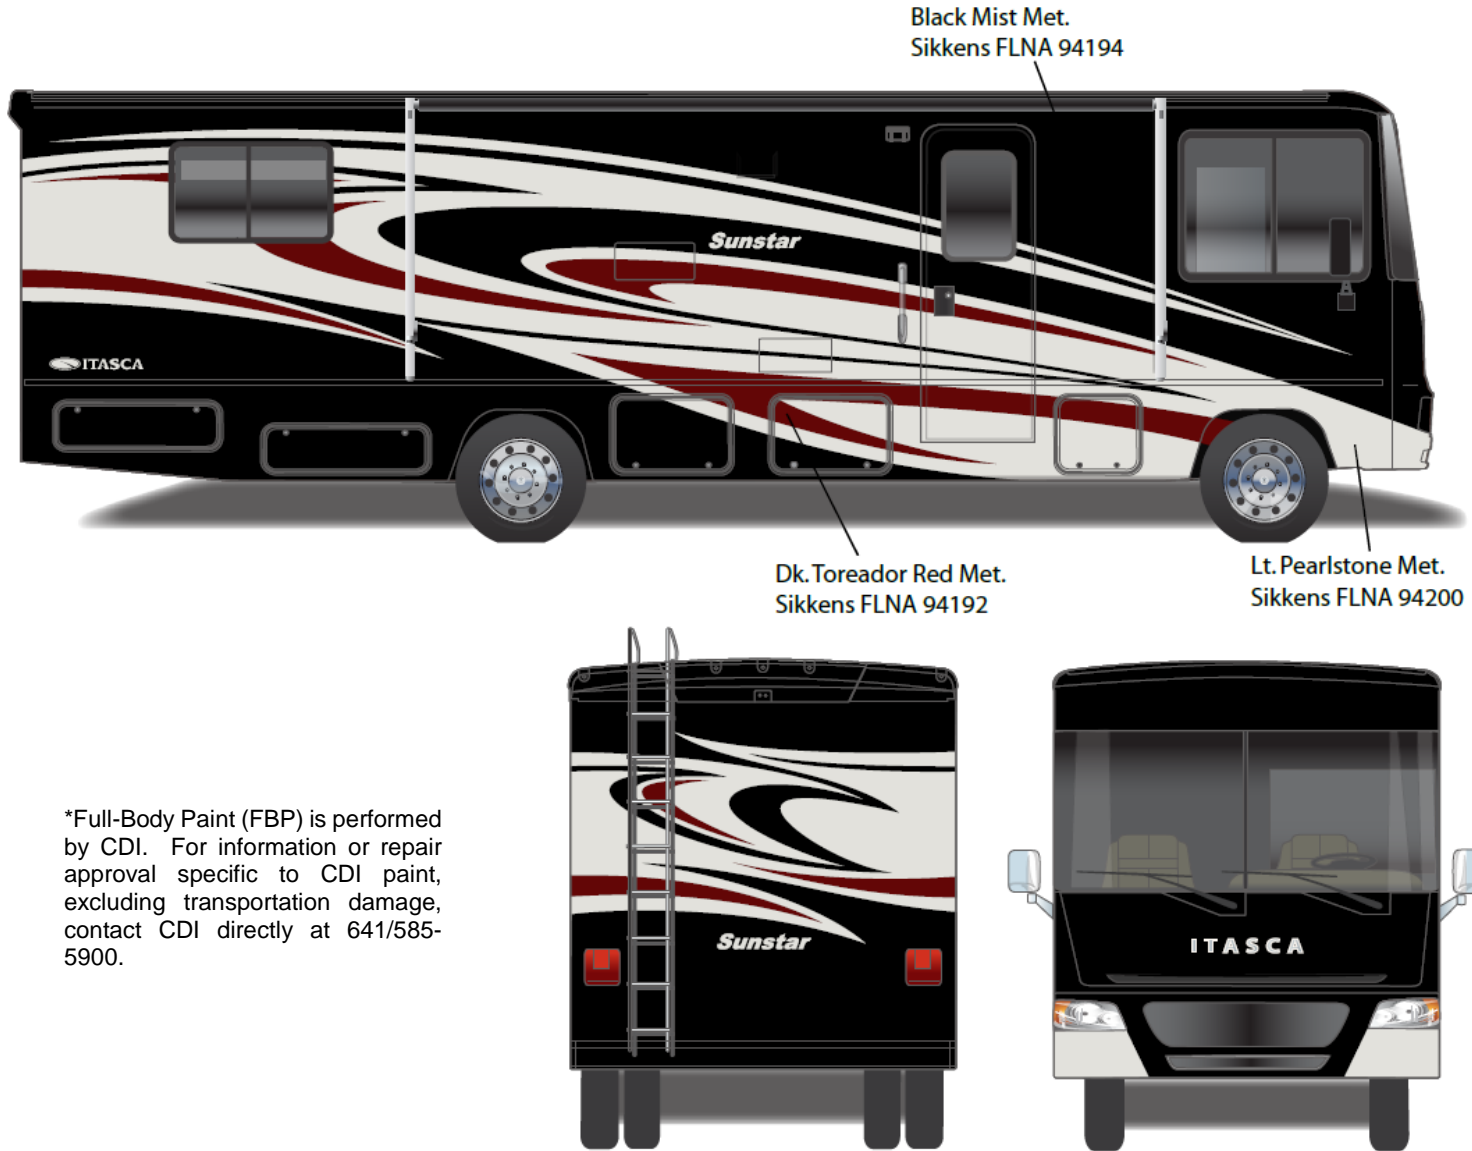

Sunstar - Full Body Paint Option Code 92A/Vintage Red

Painted by CDI*

*Full-Body Paint (FBP) is performed by CDI. For information or repair approval specific to CDI paint, excluding transportation damage, contact CDI directly at 641/585-5900.