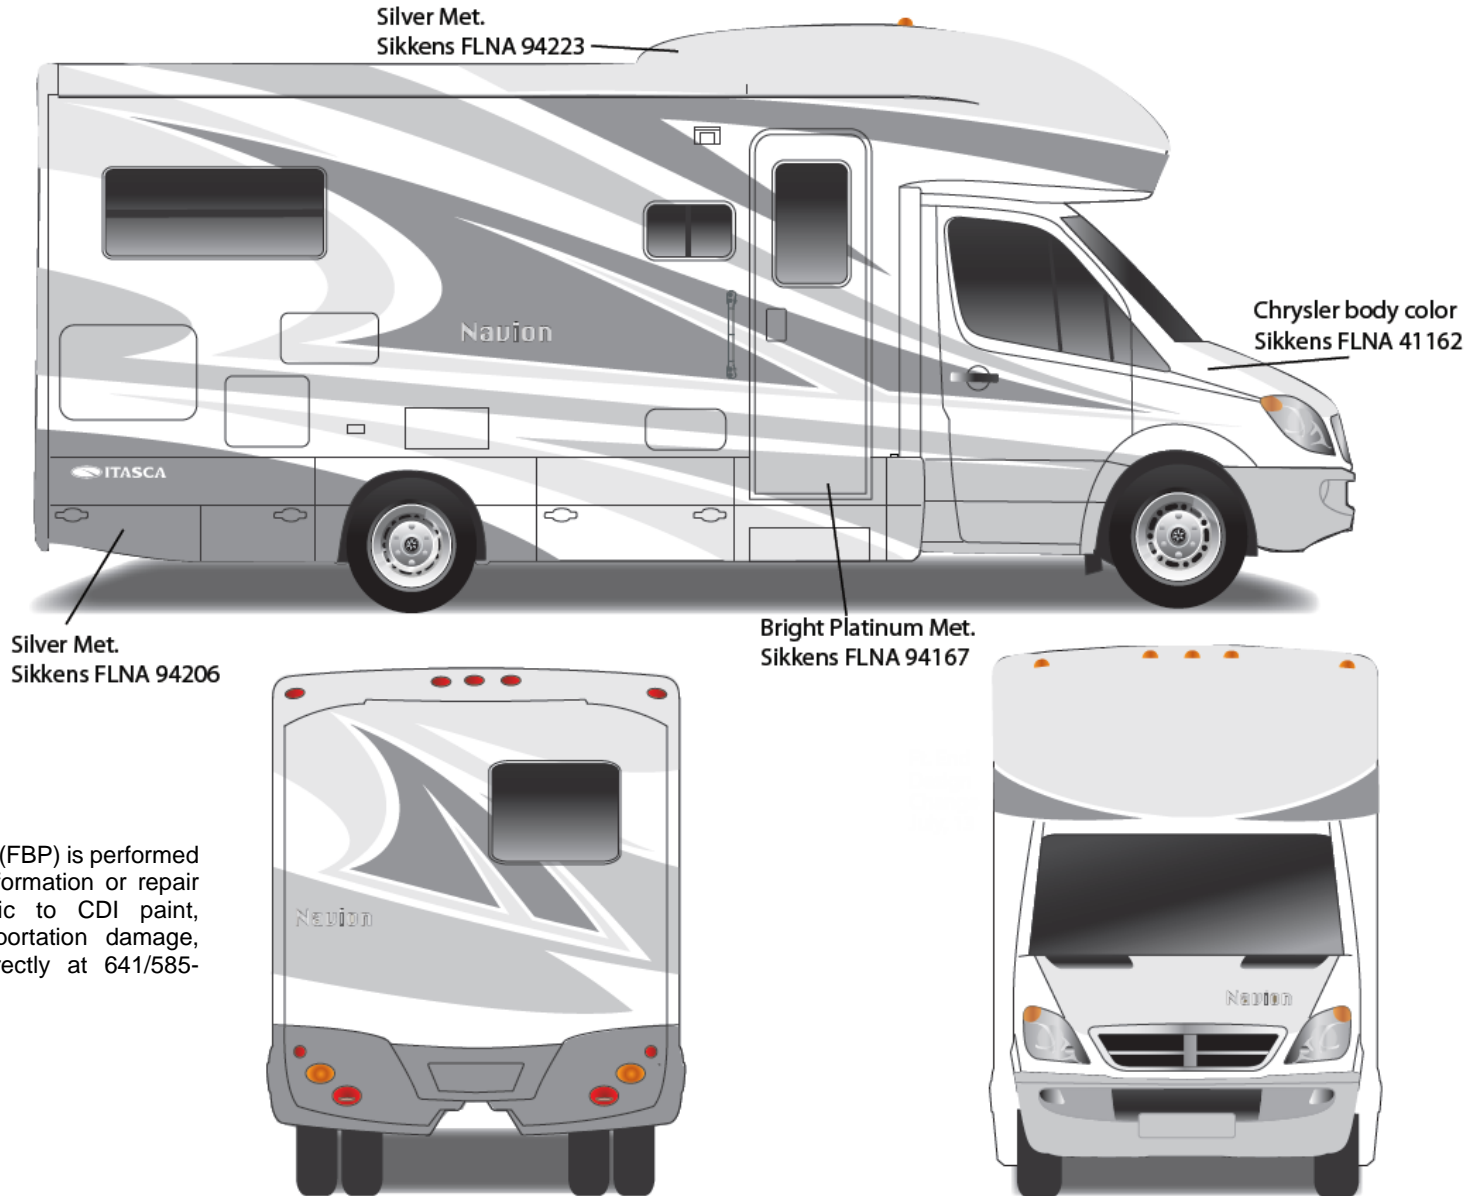

Navion - Full Body Paint Option Code 27A/Silver Birch

Painted by CDI*

*Full-Body Paint (FBP) is performed by CDI. For information or repair approval specific to CDI paint, excluding transportation damage, contact CDI directly at 641/585-5900.