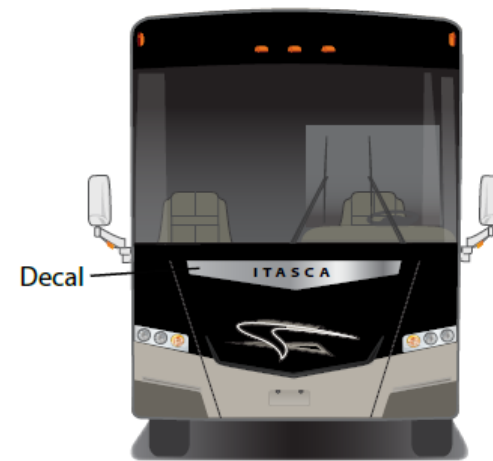

Meridian - Full Body Paint Option Code 24B/Light Sandalwood

Painted by CDI*

Lt. Driftwood Met.
Sikkens FLNA 94367

Sandalwood Met.
Sikkens FLNA 94366

*Full-Body Paint (FBP) is performed by CDI. For information or repair approval specific to CDI paint, excluding transportation damage, contact CDI directly at 641/585-5900.