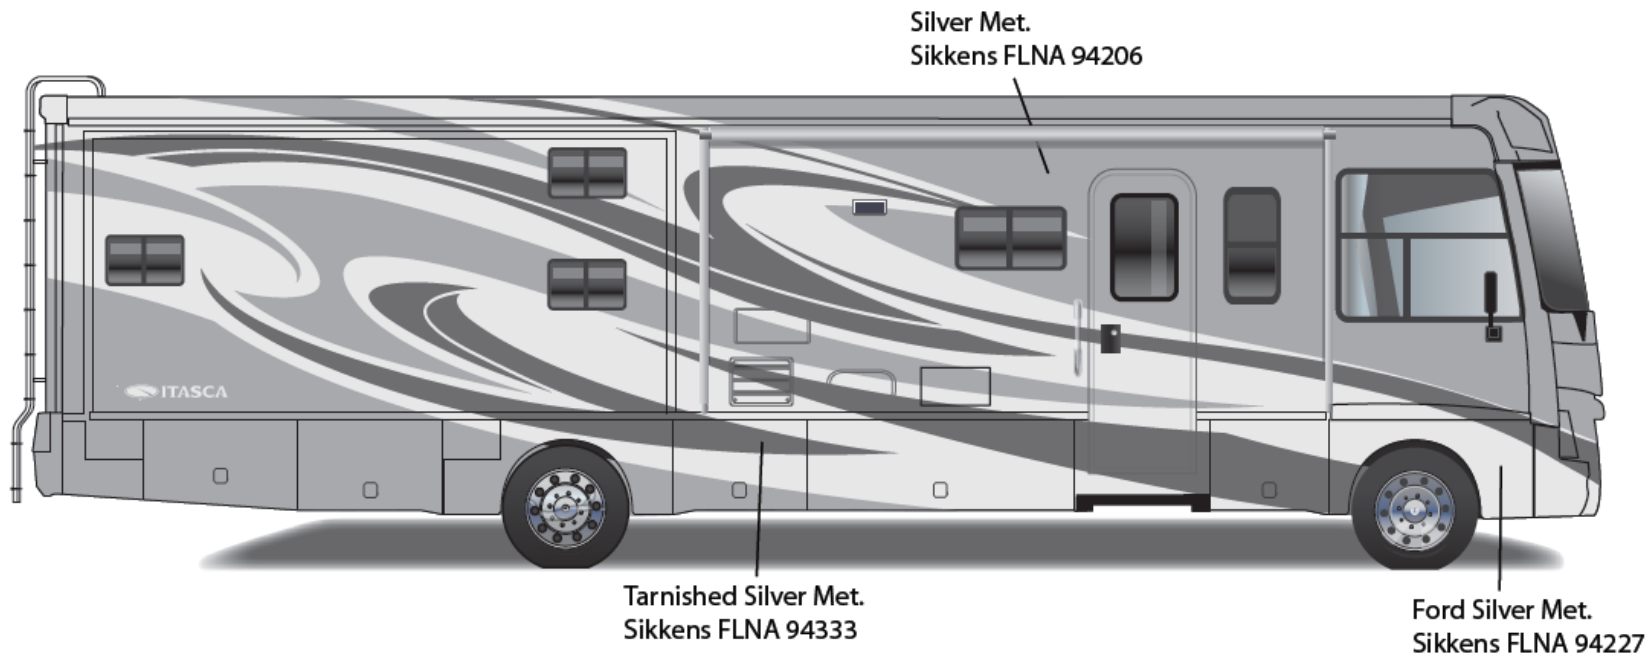

Sunova - Full Body Paint Option Code 27A/Cloud

Painted by CDI*