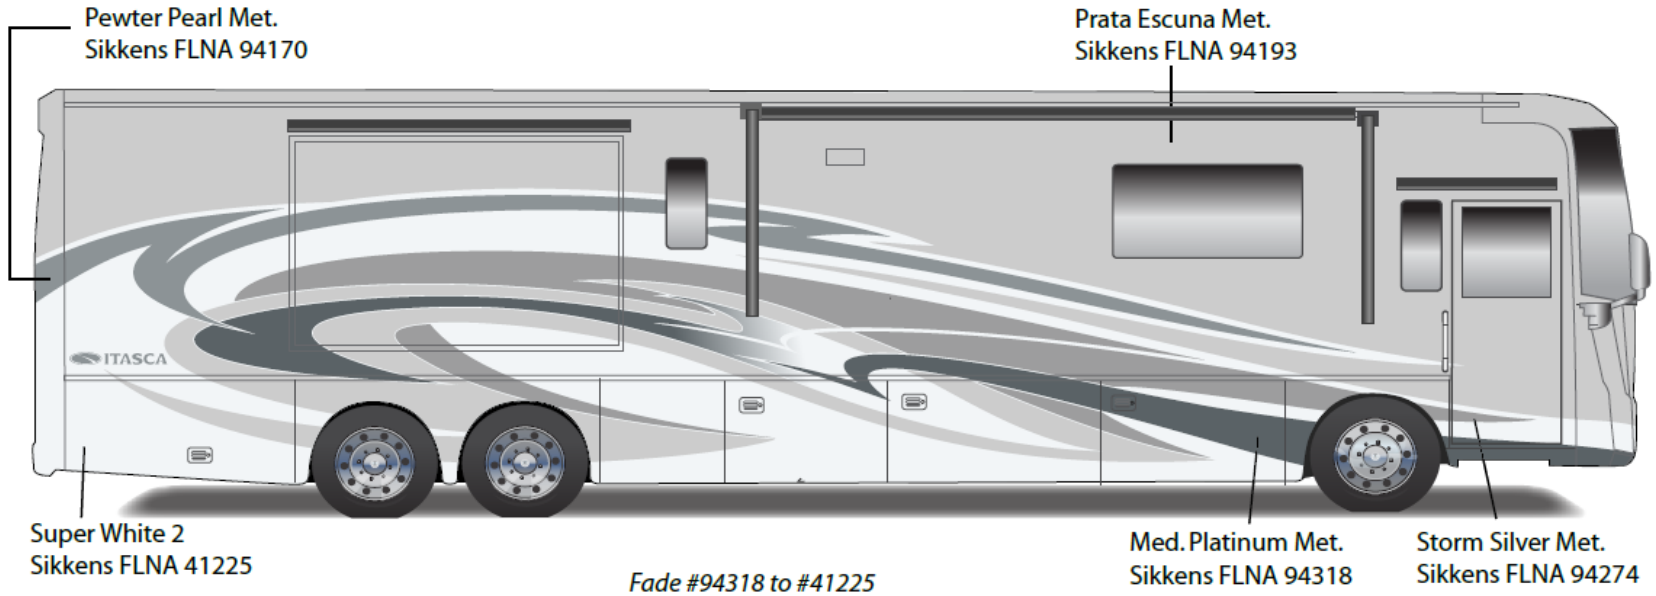

Ellipse - Full Body Paint Option Code 92A/Silver Lining

Painted by CDI*