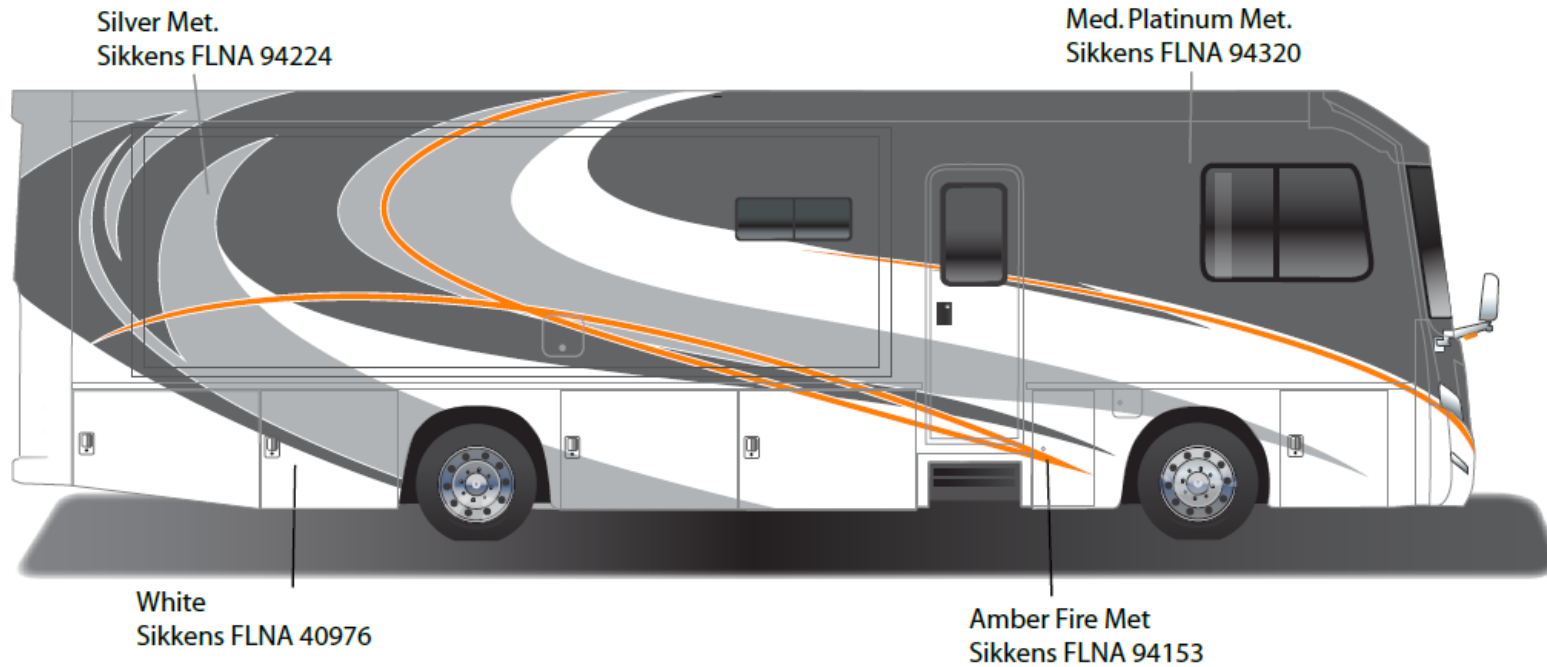

Solei - Full Body Paint Option Code 27A/Amber

Painted by CDI*