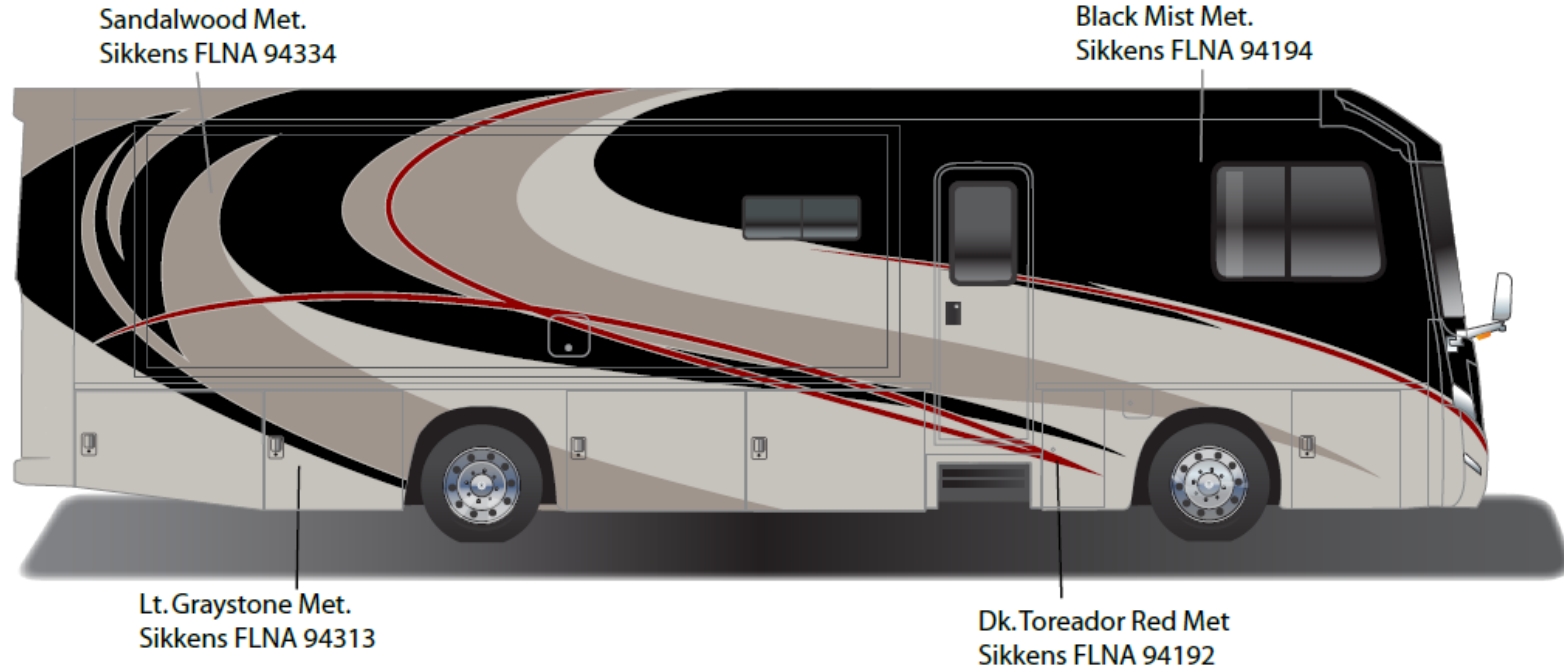

Solei - Full Body Paint Option Code 92A/Red Maple

Painted by CDI*