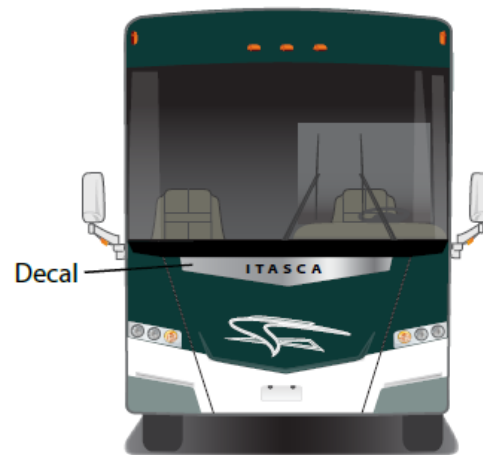

*Full-Body Paint (FBP) is performed by CDI. For information or repair approval specific to CDI paint, excluding transportation damage, contact CDI directly at 641/585-5900.