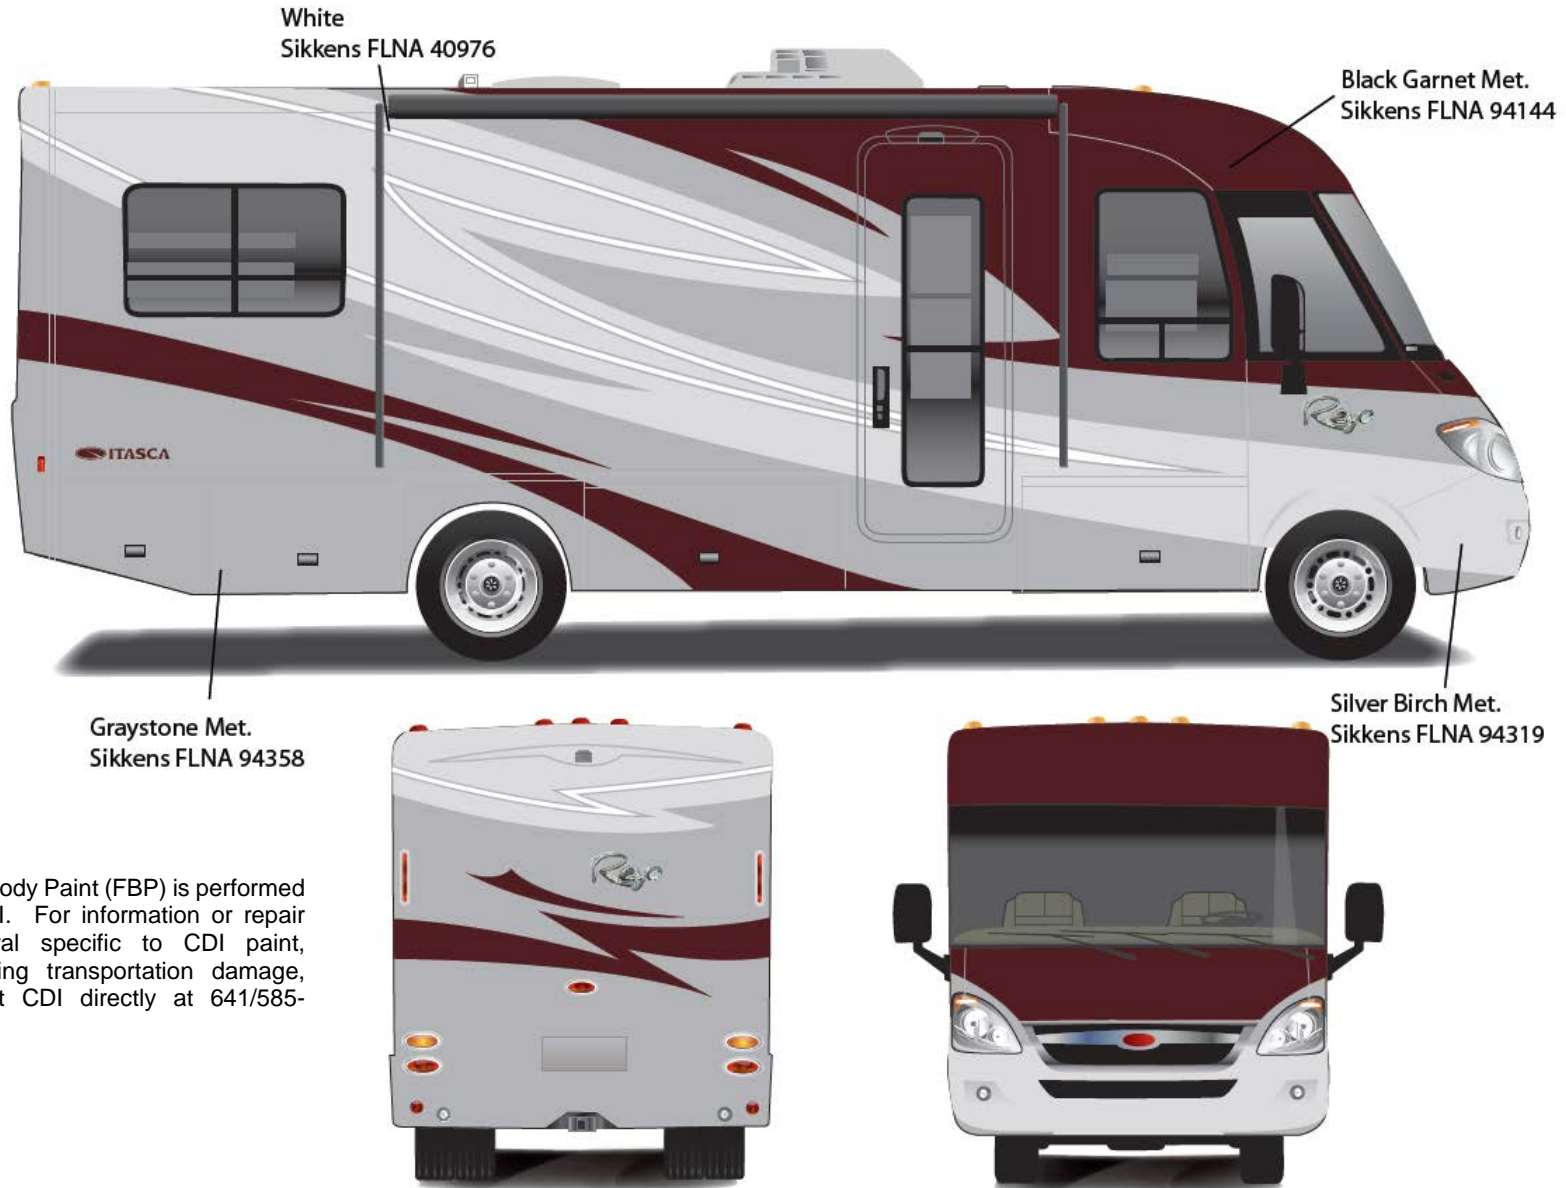

Revo - Full Body Paint Option Code 92A/Wine

Painted by CDI*

*Full-Body Paint (FBP) is performed by CDI. For information or repair approval specific to CDI paint, excluding transportation damage, contact CDI directly at 641/585-5900.