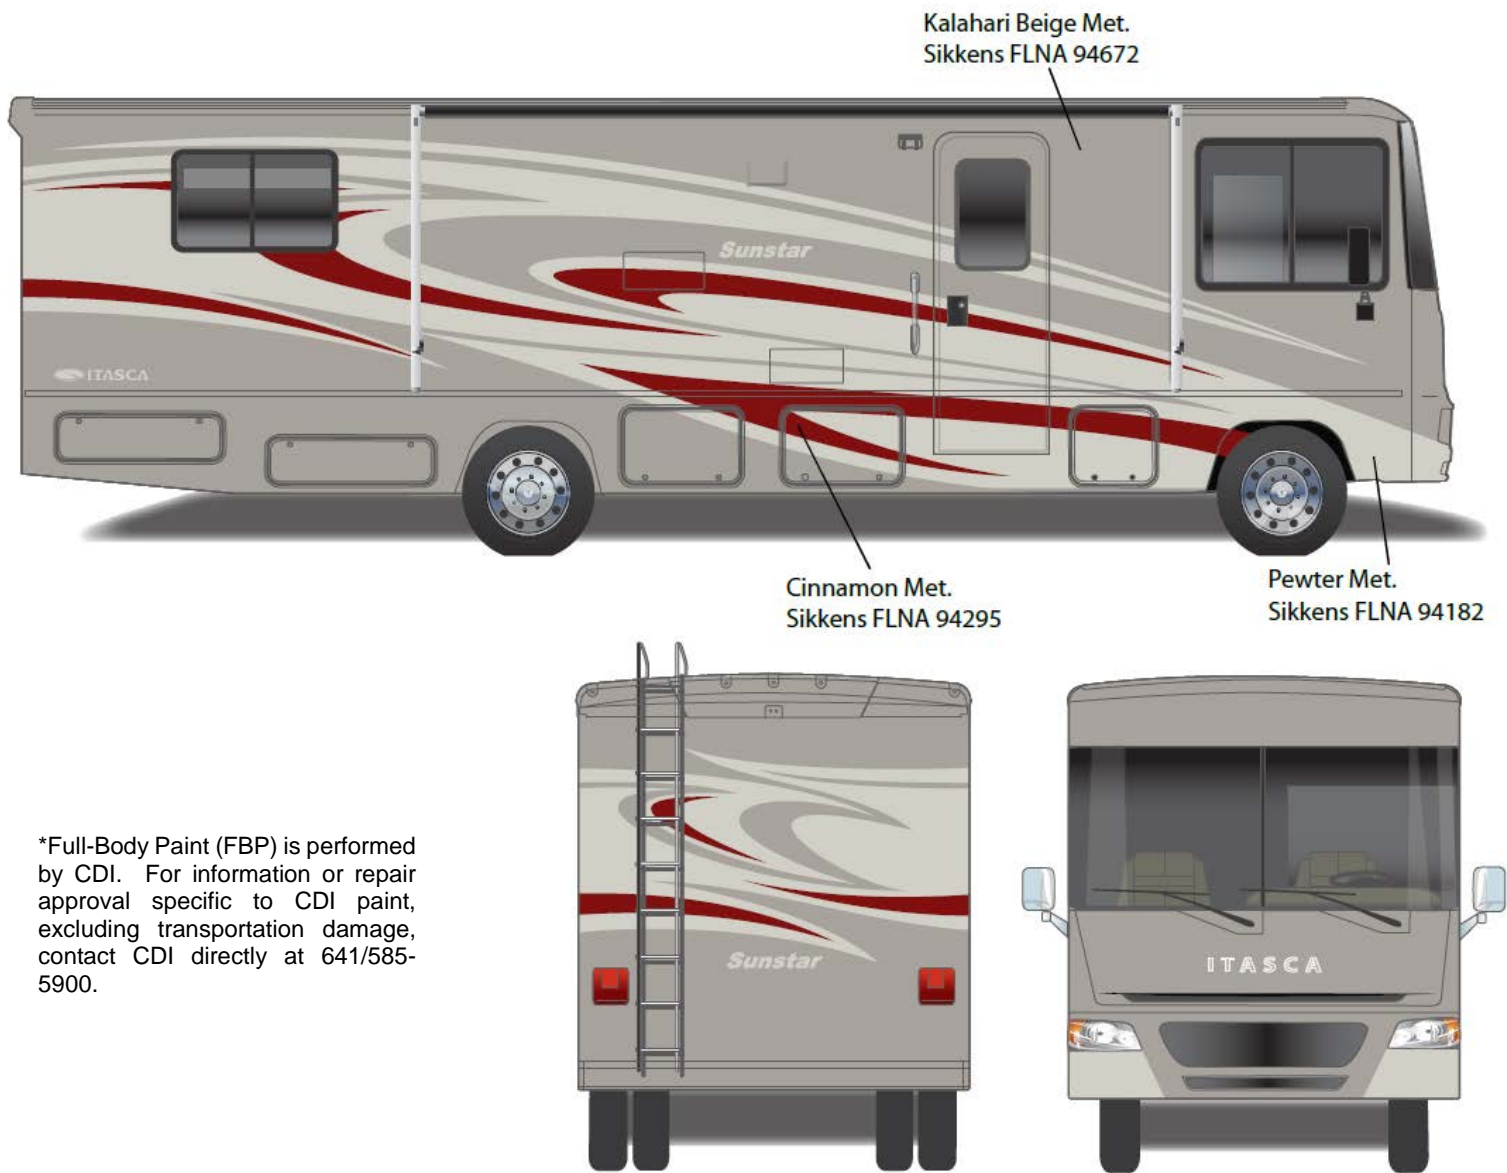

Sunstar - Full Body Paint Option Code 24B/Paprika

Painted by CDI*

*Full-Body Paint (FBP) is performed by CDI. For information or repair approval specific to CDI paint, excluding transportation damage, contact CDI directly at 641/585-5900.