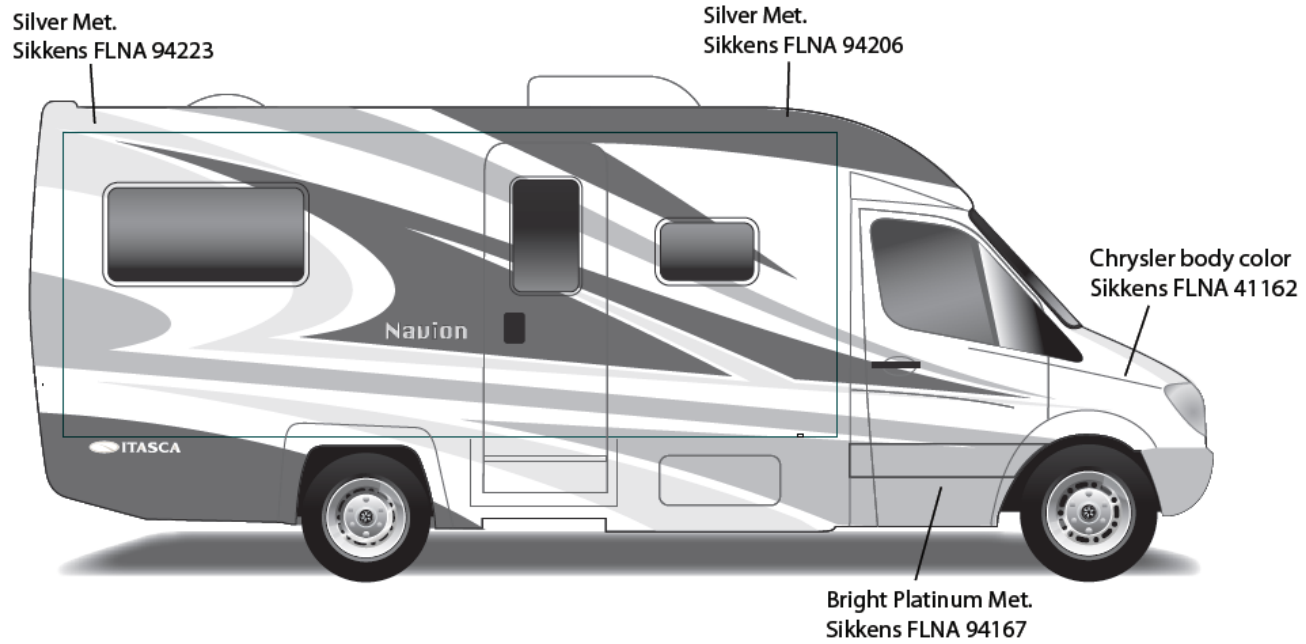

Navion iQ – Full Body Paint Option Code 27A/Silver Birch

Painted by CDI*