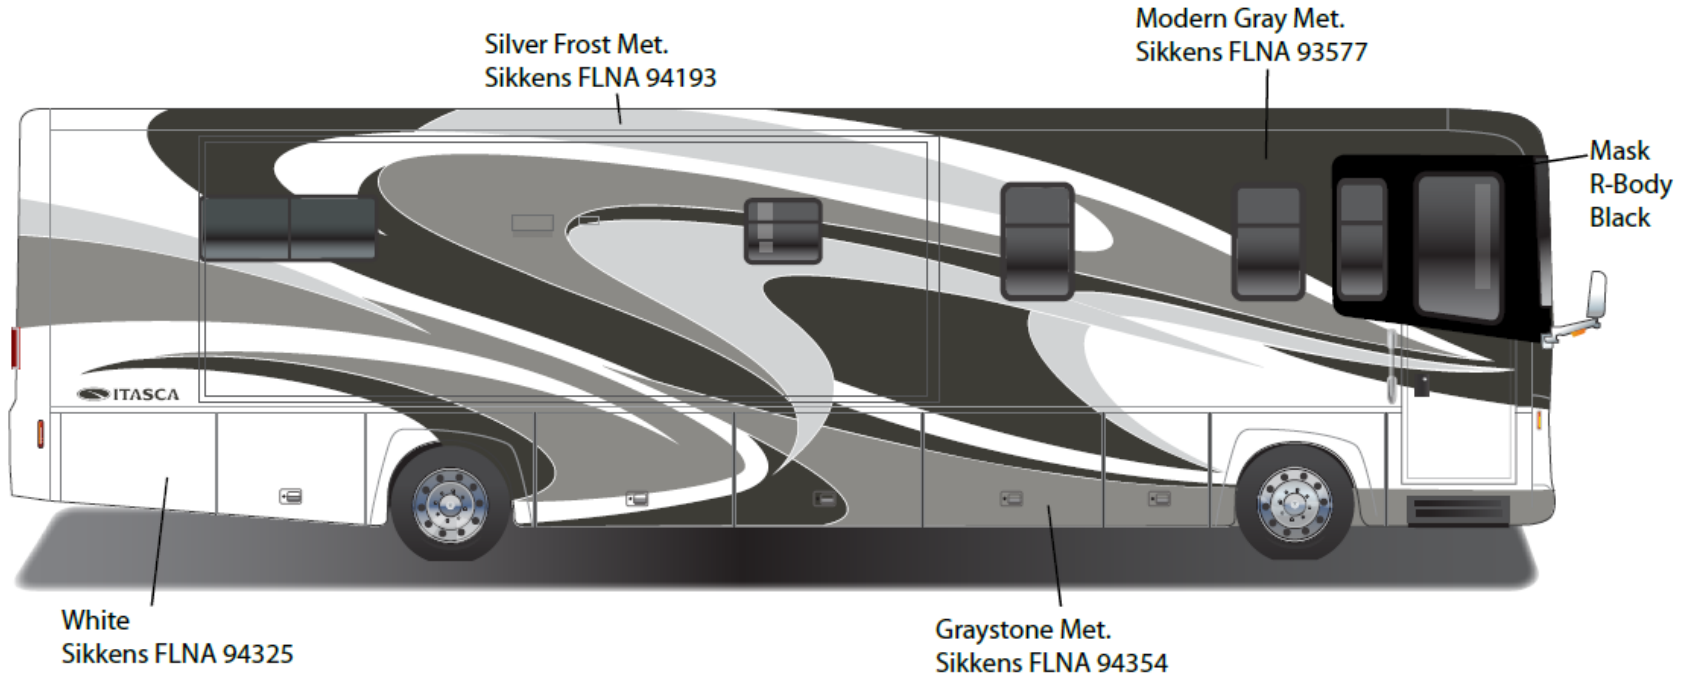

Meridian - Full Body Paint Option Code 24L/Graystone

Painted by CDI*