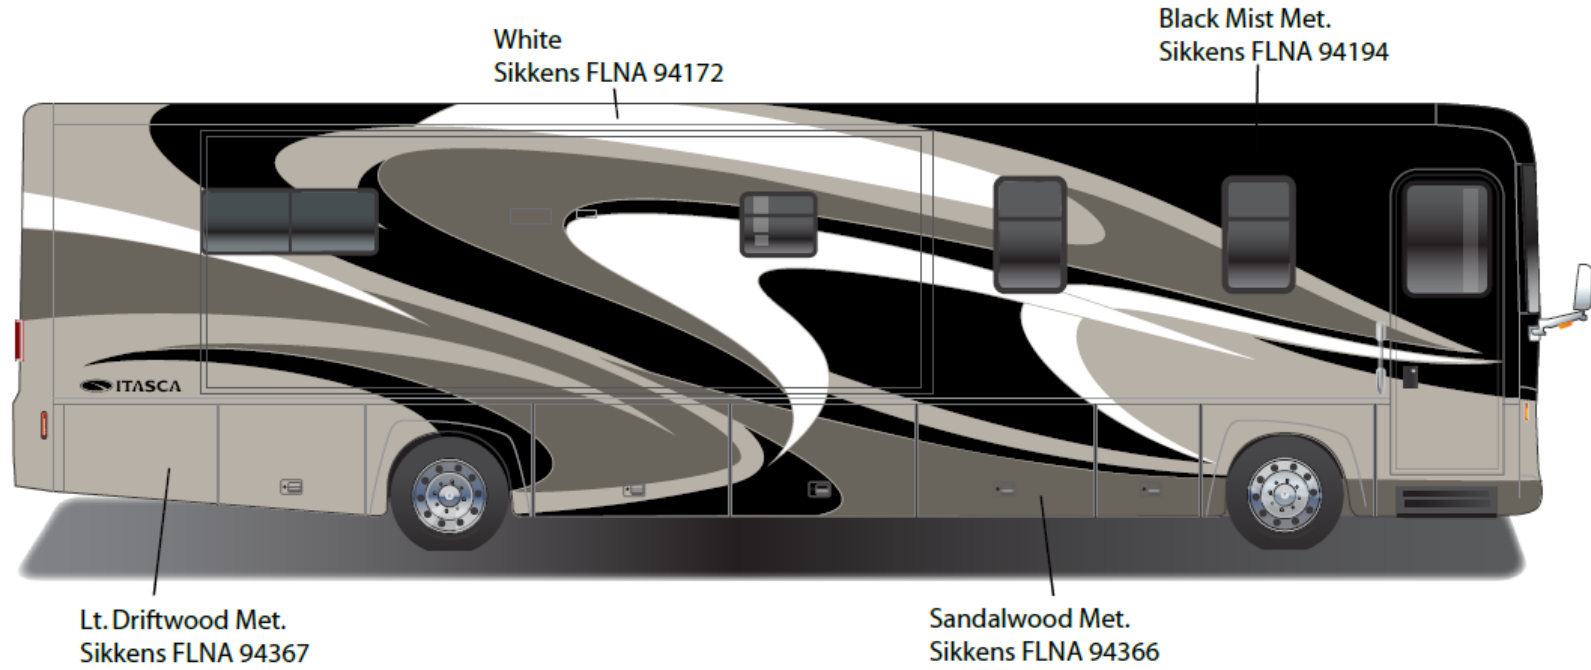

Meridian - Full Body Paint Option Code 24B/Light Sandalwood

Painted by CDI*

Lt. Driftwood Met.
Sikkens FLNA 94367

Sandalwood Met.
Sikkens FLNA 94366

*Full-Body Paint (FBP) is performed by CDI. For information or repair approval specific to CDI paint, excluding transportation damage, contact CDI directly at 641/585-5900.