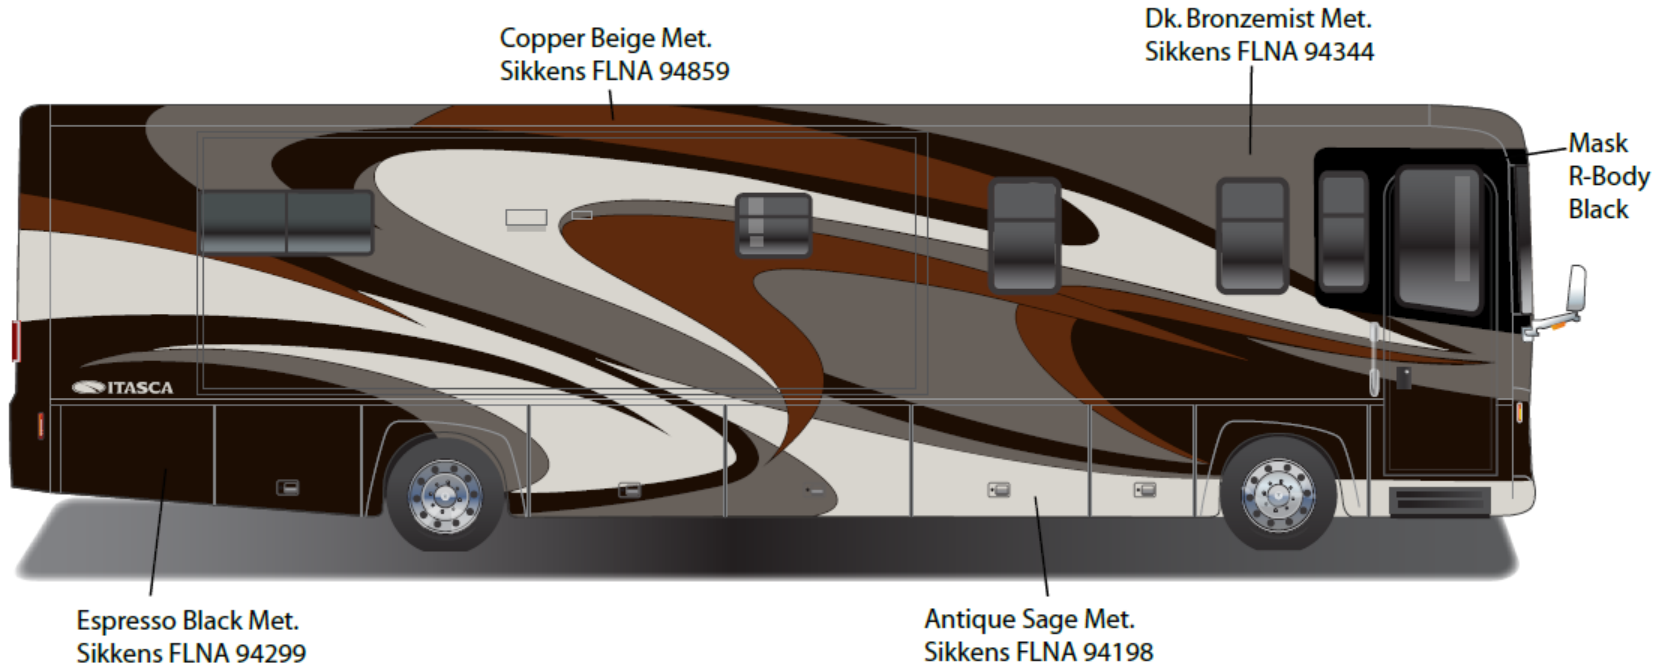

Meridian - Full Body Paint Option Code 24M/Desert Canyon

Painted by CDI*