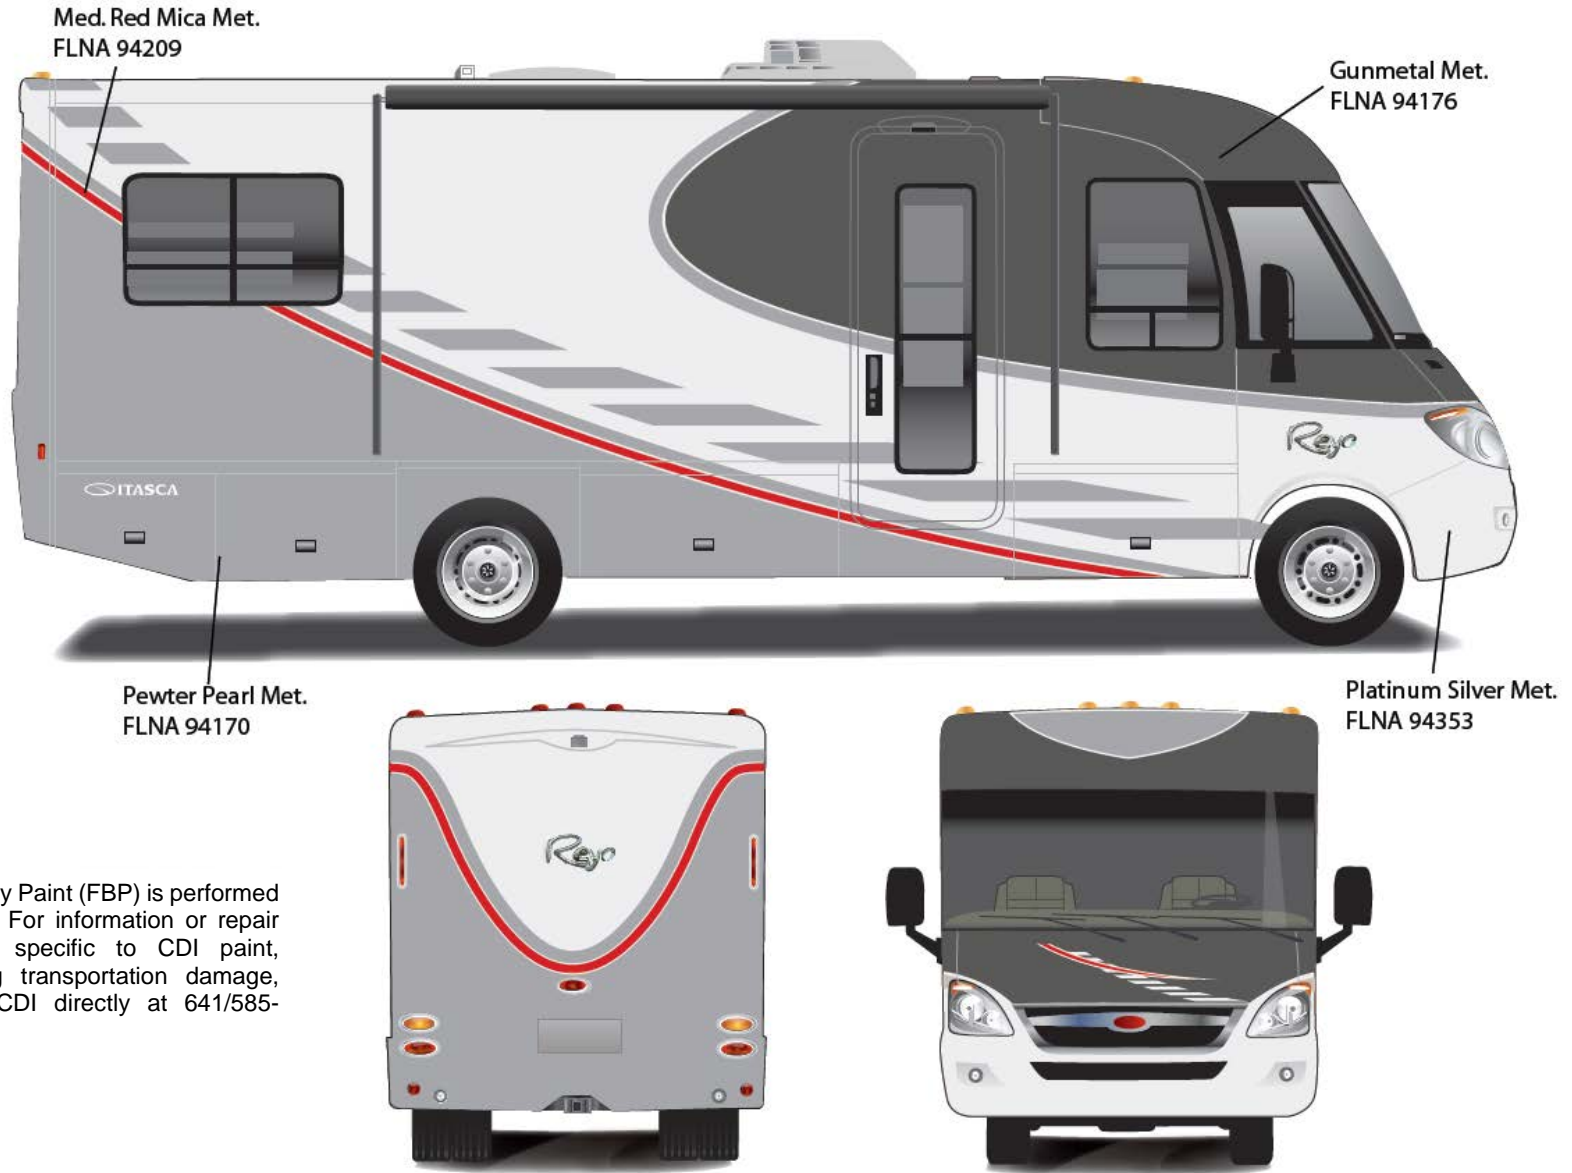

Reyo - Full Body Paint Option Code 24L/Pewter

Painted by CDI*

*Full-Body Paint (FBP) is performed by CDI. For information or repair approval specific to CDI paint, excluding transportation damage, contact CDI directly at 641/585-5900.