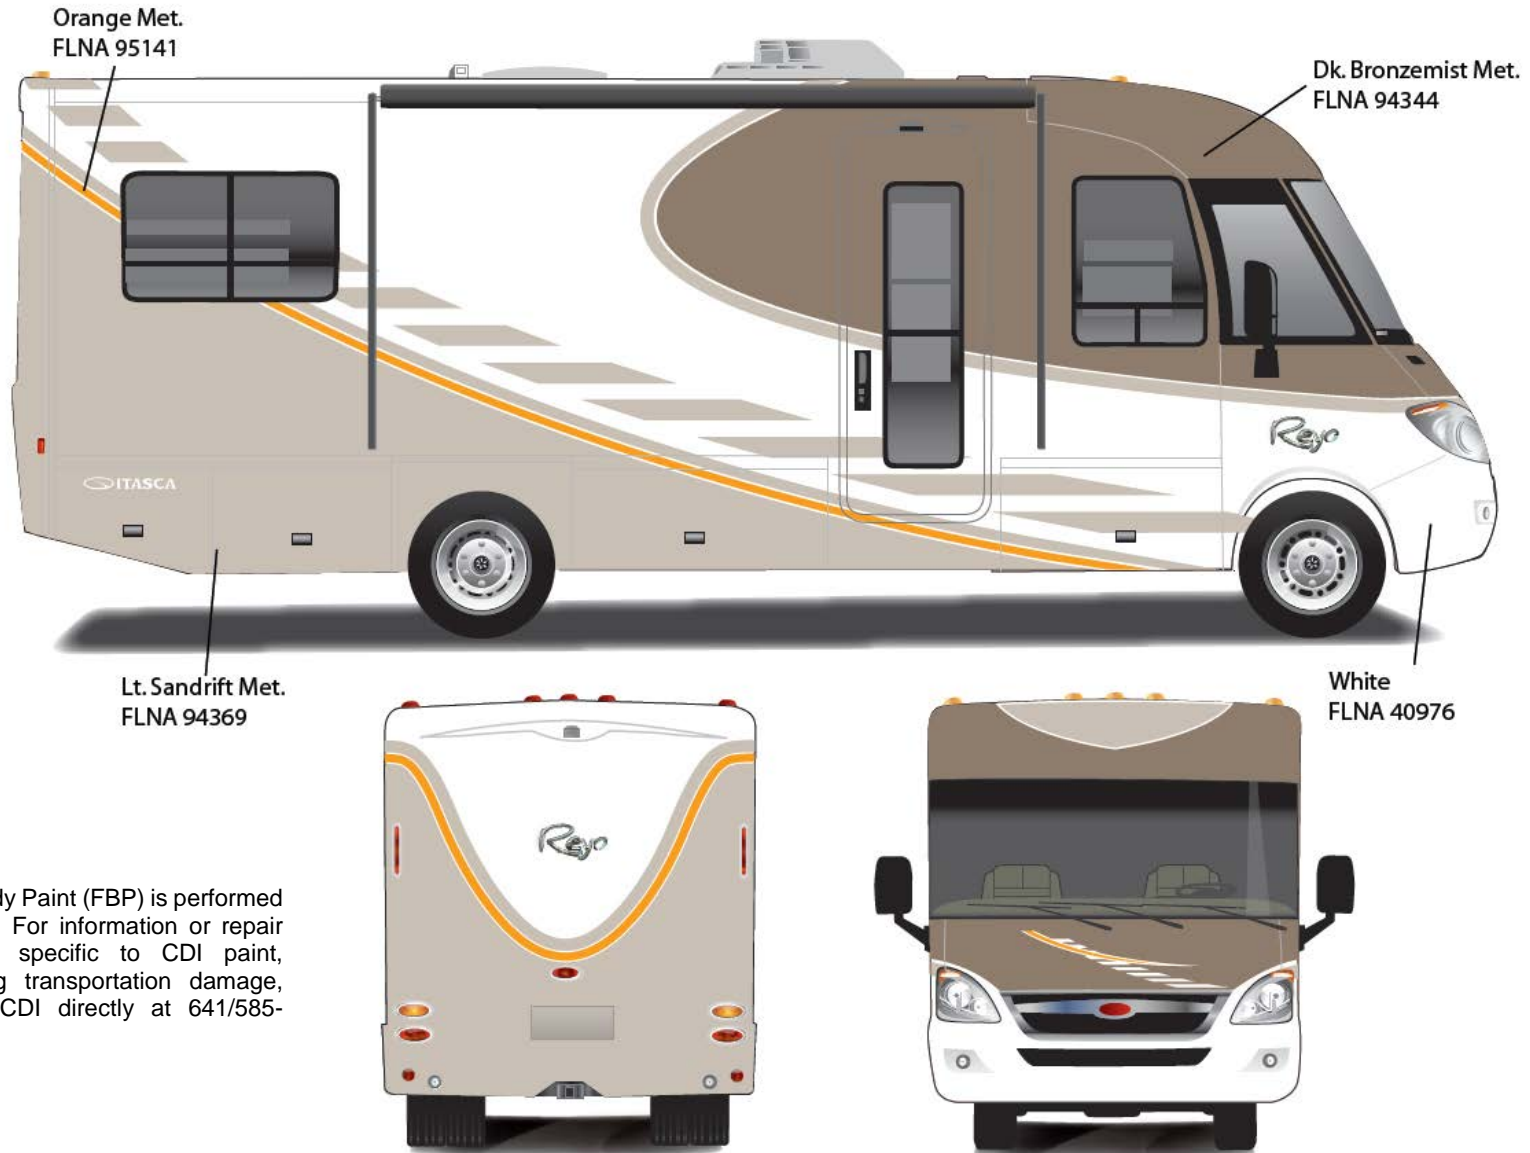

Revo - Full Body Paint Option Code 24H/Sandrift

Painted by CDI*

*Full-Body Paint (FBP) is performed by CDI. For information or repair approval specific to CDI paint, excluding transportation damage, contact CDI directly at 641/585-5900.