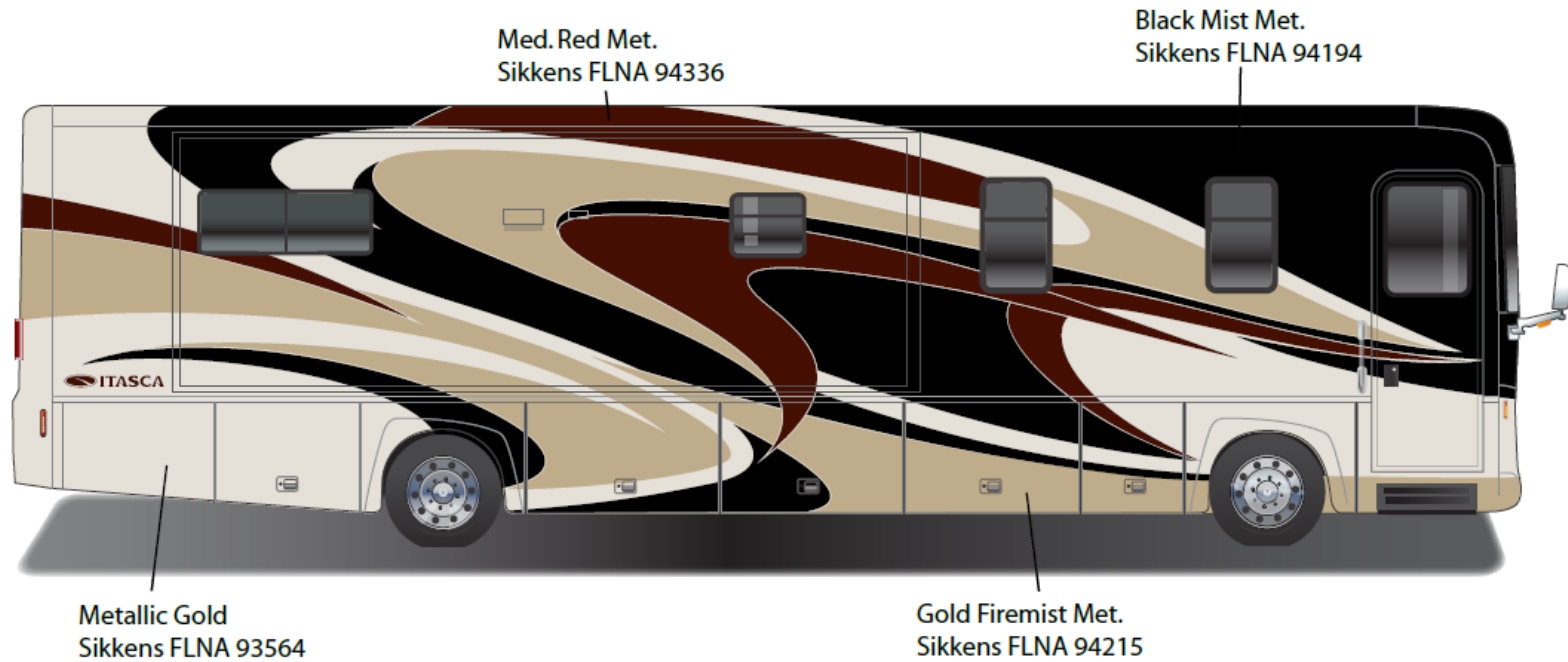

Meridian - Full Body Paint Option Code 27A/Claret

Painted by CDI*