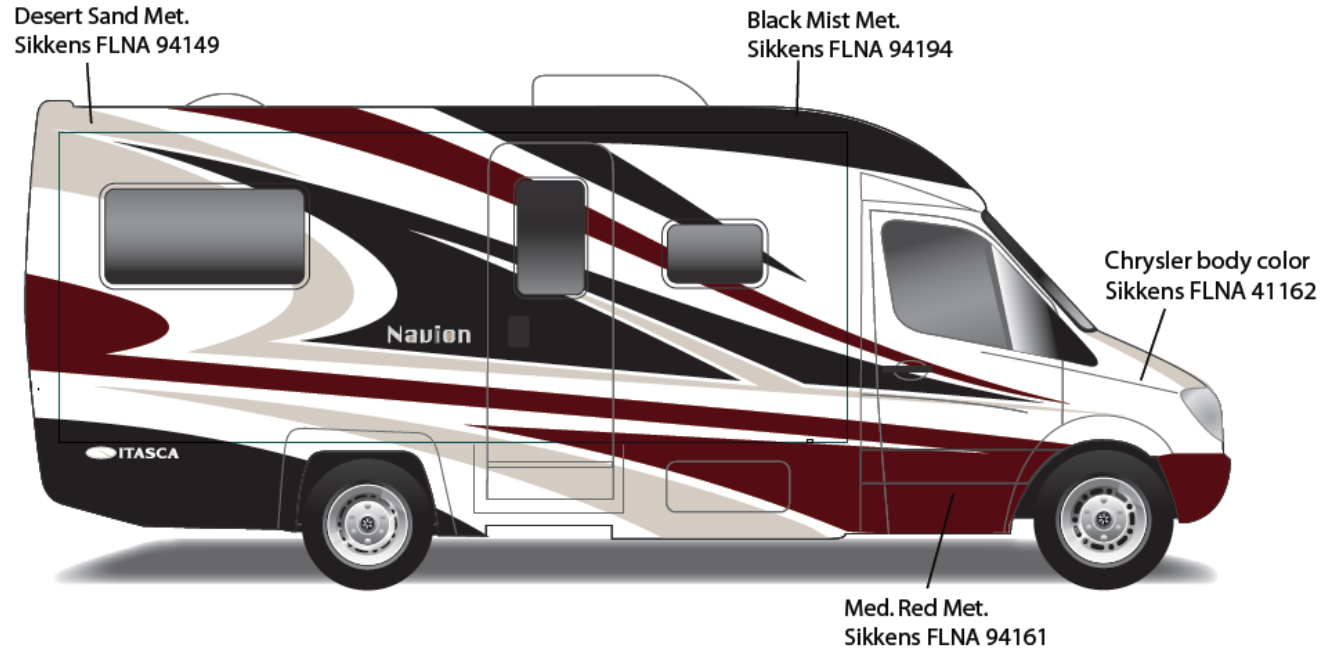

Navion iQ - Full Body Paint Option Code 24B/Barclay

Painted by CDI*

*Full-Body Paint (FBP) is performed by CDI. For information or repair approval specific to CDI paint, excluding transportation damage, contact CDI directly at 641/585-5900.