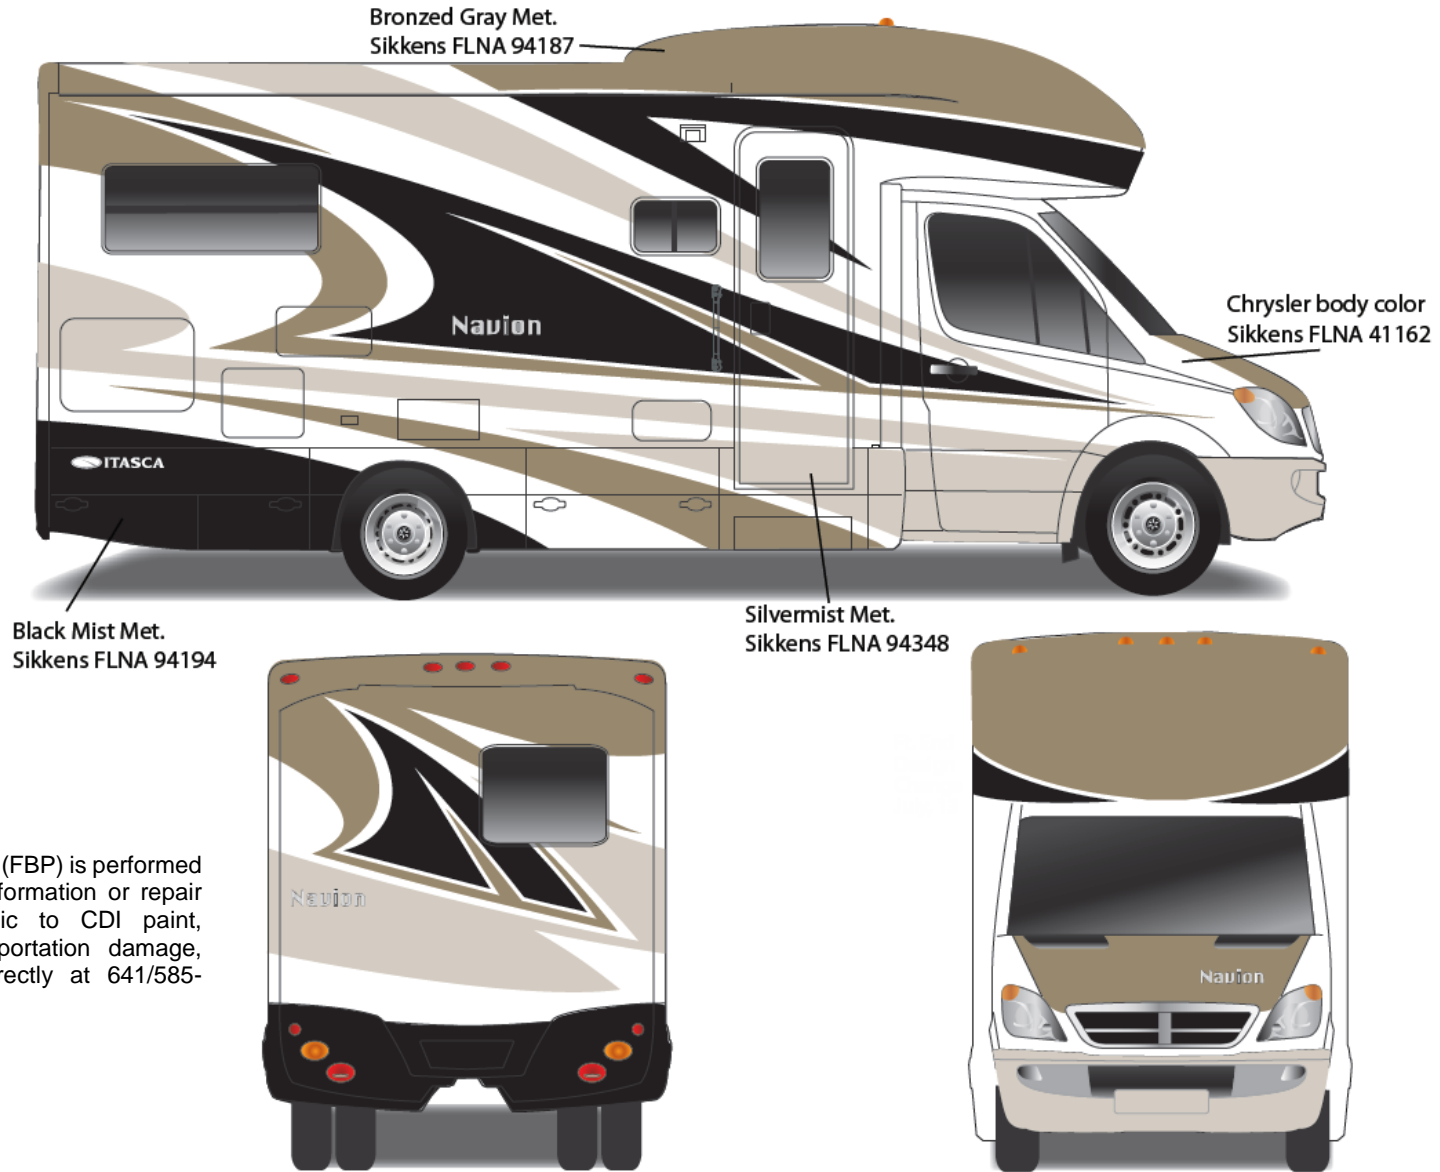

Navion - Full Body Paint Option Code 24C/Black Mist

Painted by CDI*

*Full-Body Paint (FBP) is performed by CDI. For information or repair approval specific to CDI paint, excluding transportation damage, contact CDI directly at 641/585-5900.