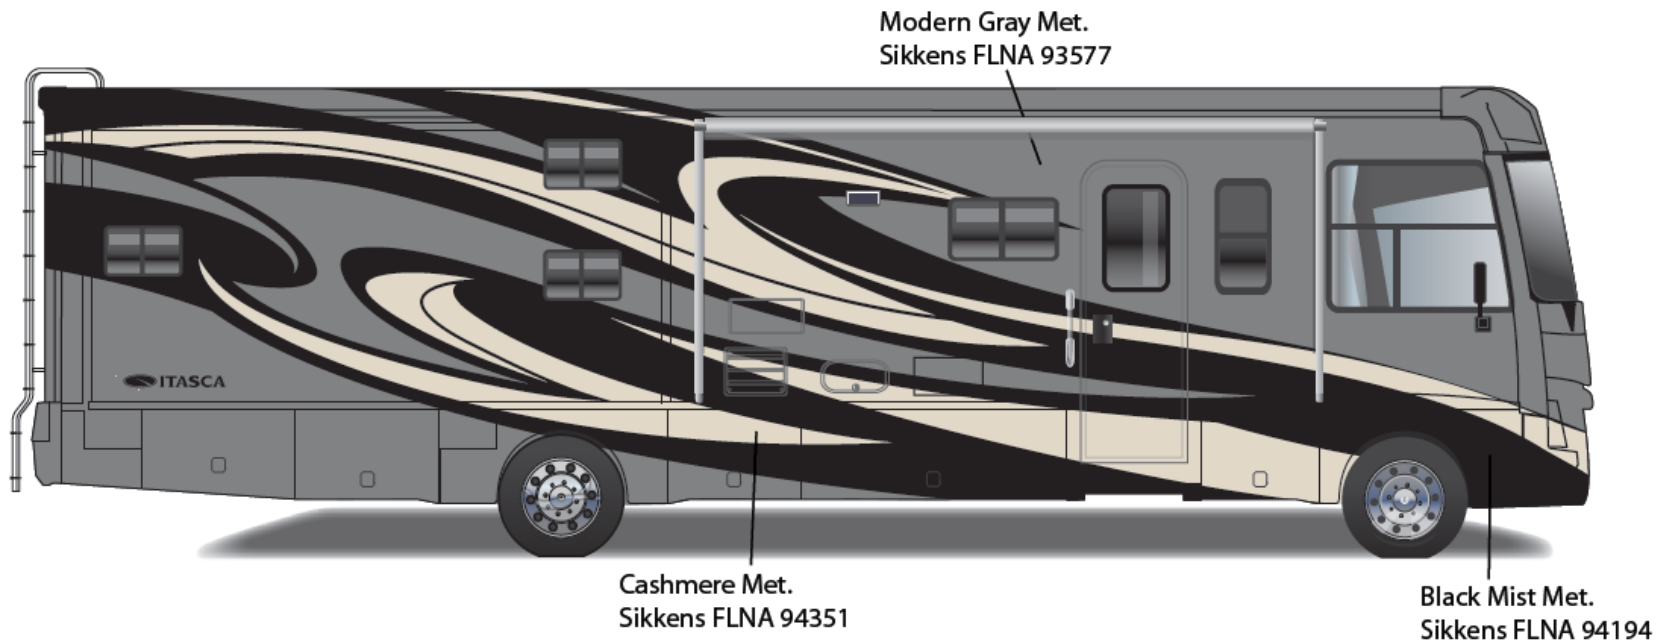

Sarova - Full Body Paint Option Code 24B/Black Mist

Painted by CDI*