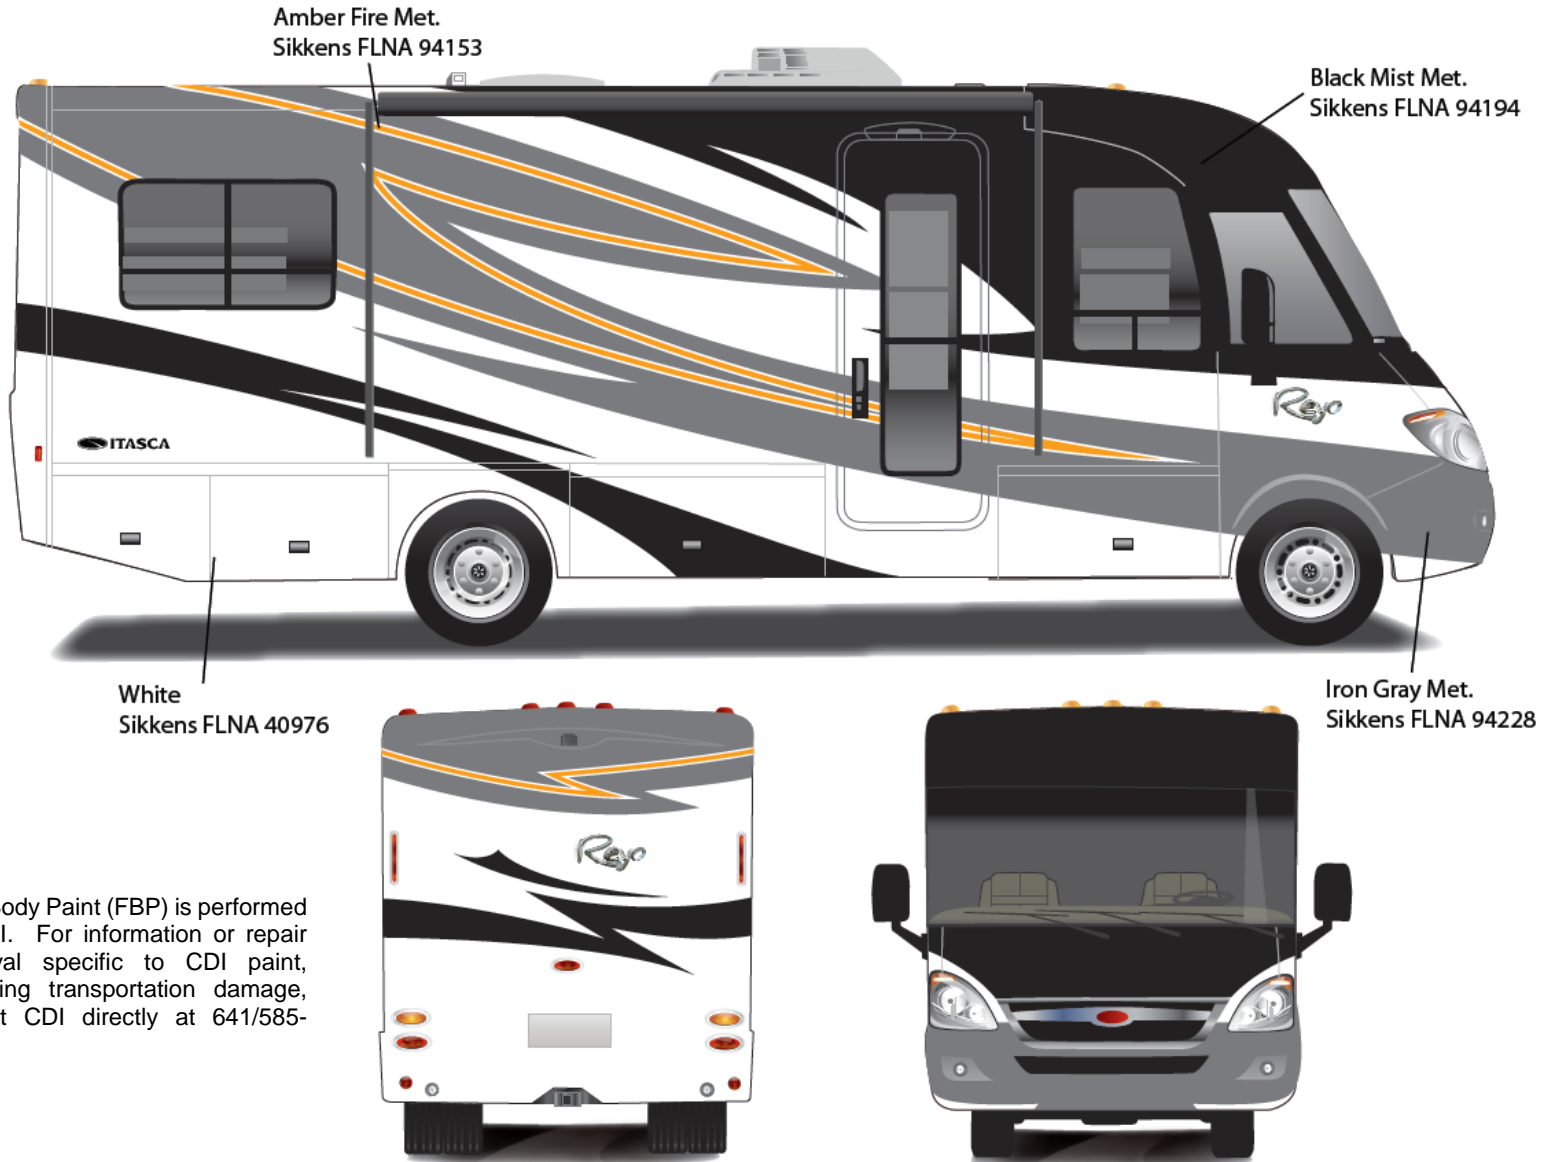

Revo – Full Body Paint Option Code 24B/Amber

Painted by CDI*

*Full-Body Paint (FBP) is performed by CDI. For information or repair approval specific to CDI paint, excluding transportation damage, contact CDI directly at 641/585-5900.