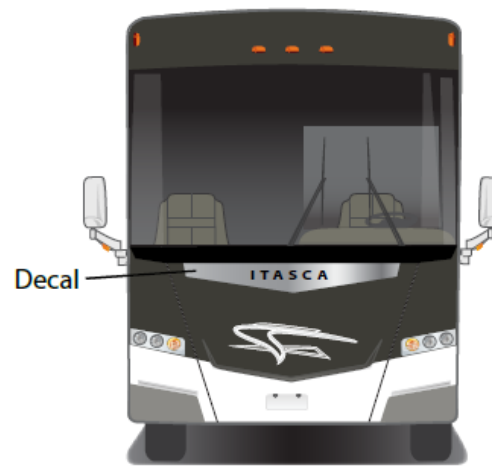

*Full-Body Paint (FBP) is performed by CDI. For information or repair approval specific to CDI paint, excluding transportation damage, contact CDI directly at 641/585-5900.