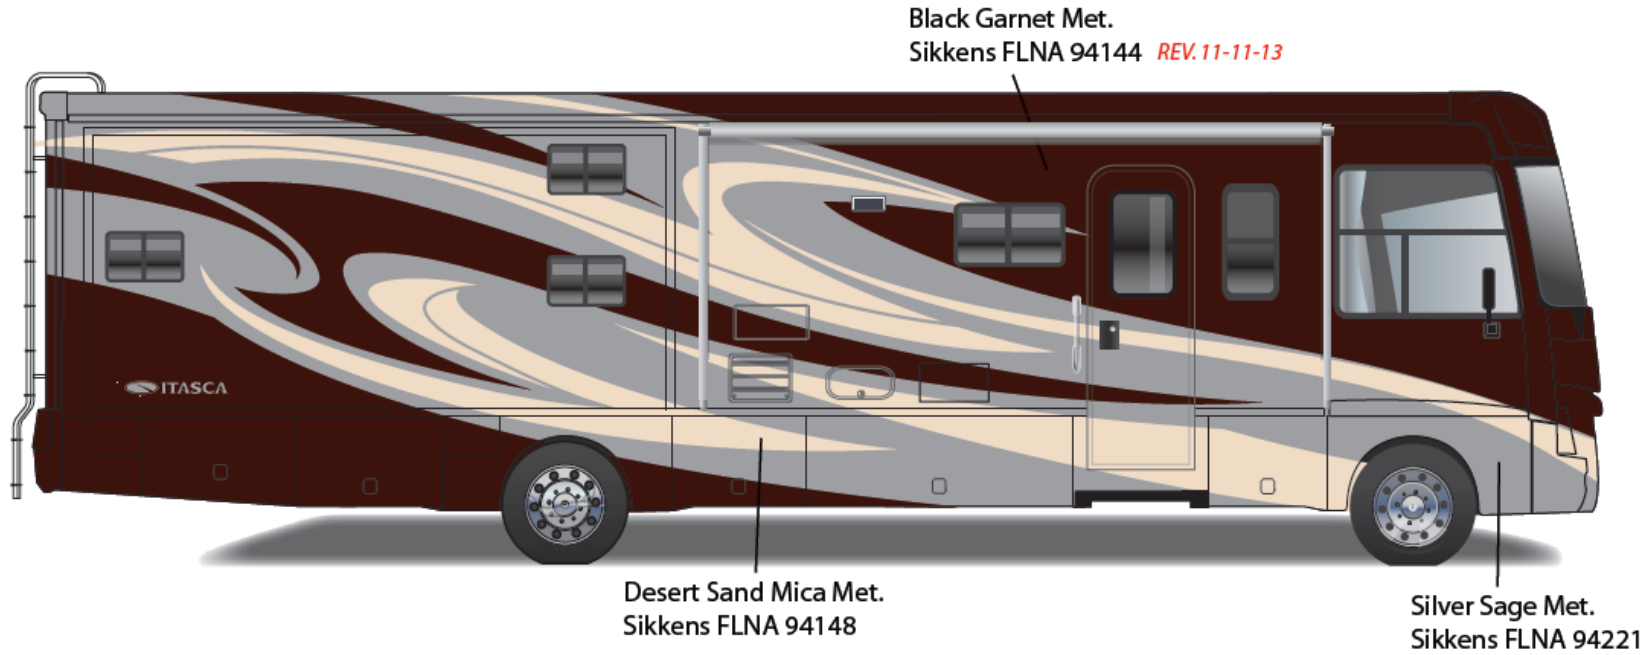

Sarova - Full Body Paint Option Code 24C/Black Garnet

Painted by CDI*