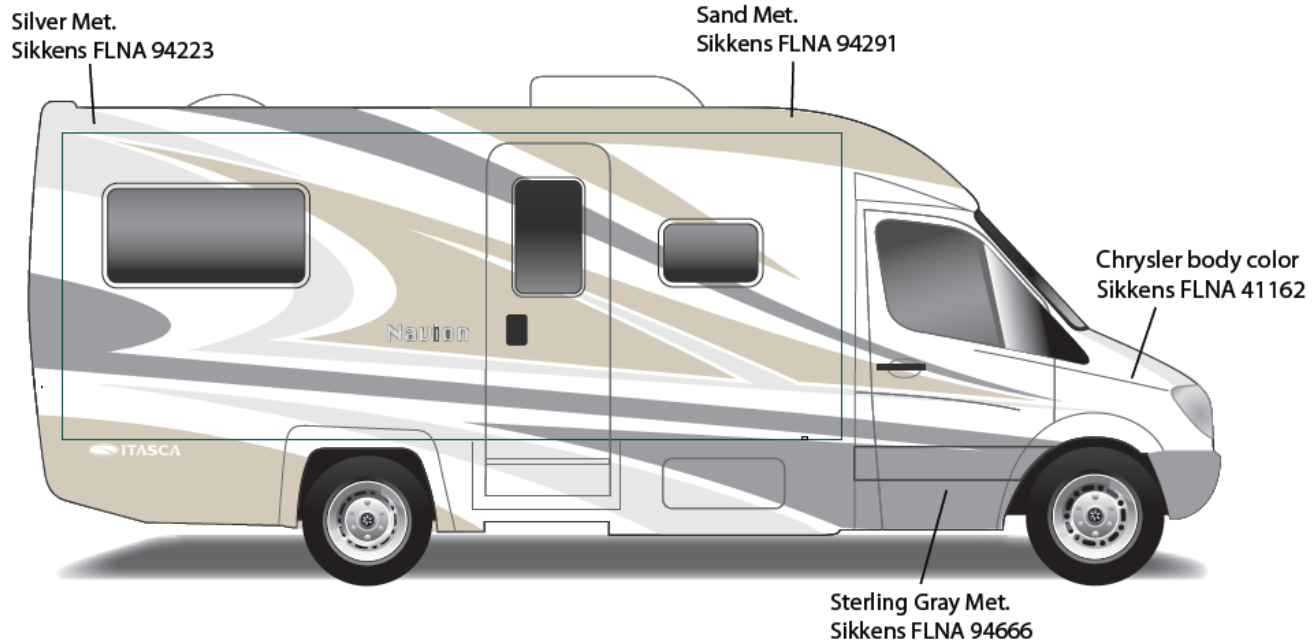

Navion iQ - Full Body Paint Option Code 92A/Fieldstone

Painted by CDI*

*Full-Body Paint (FBP) is performed by CDI. For information or repair approval specific to CDI paint, excluding transportation damage, contact CDI directly at 641/585-5900.