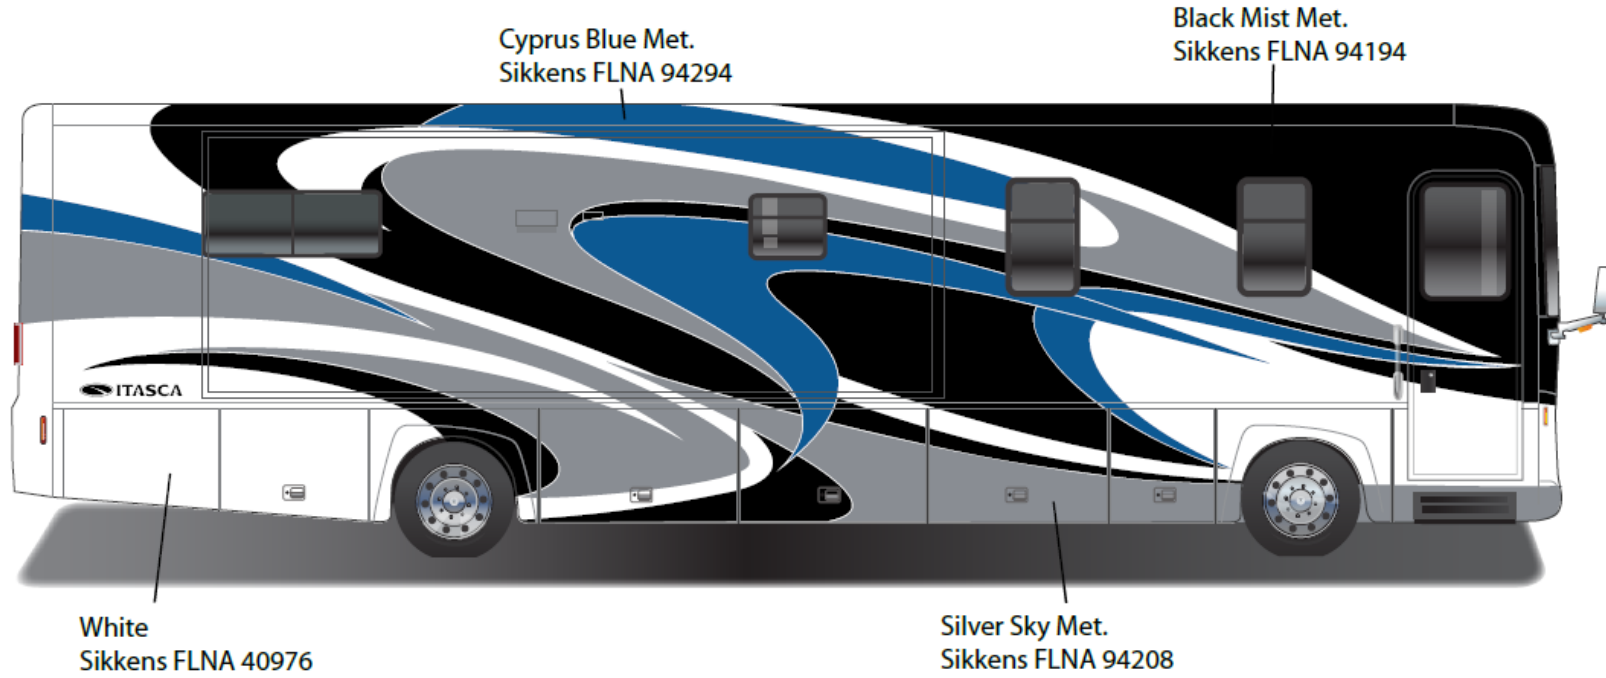

Meridian - Full Body Paint Option Code 24J/Silver Sky

Painted by CDI*

*Full-Body Paint (FBP) is performed by CDI. For information or repair approval specific to CDI paint, excluding transportation damage, contact CDI directly at 641/585-5900.