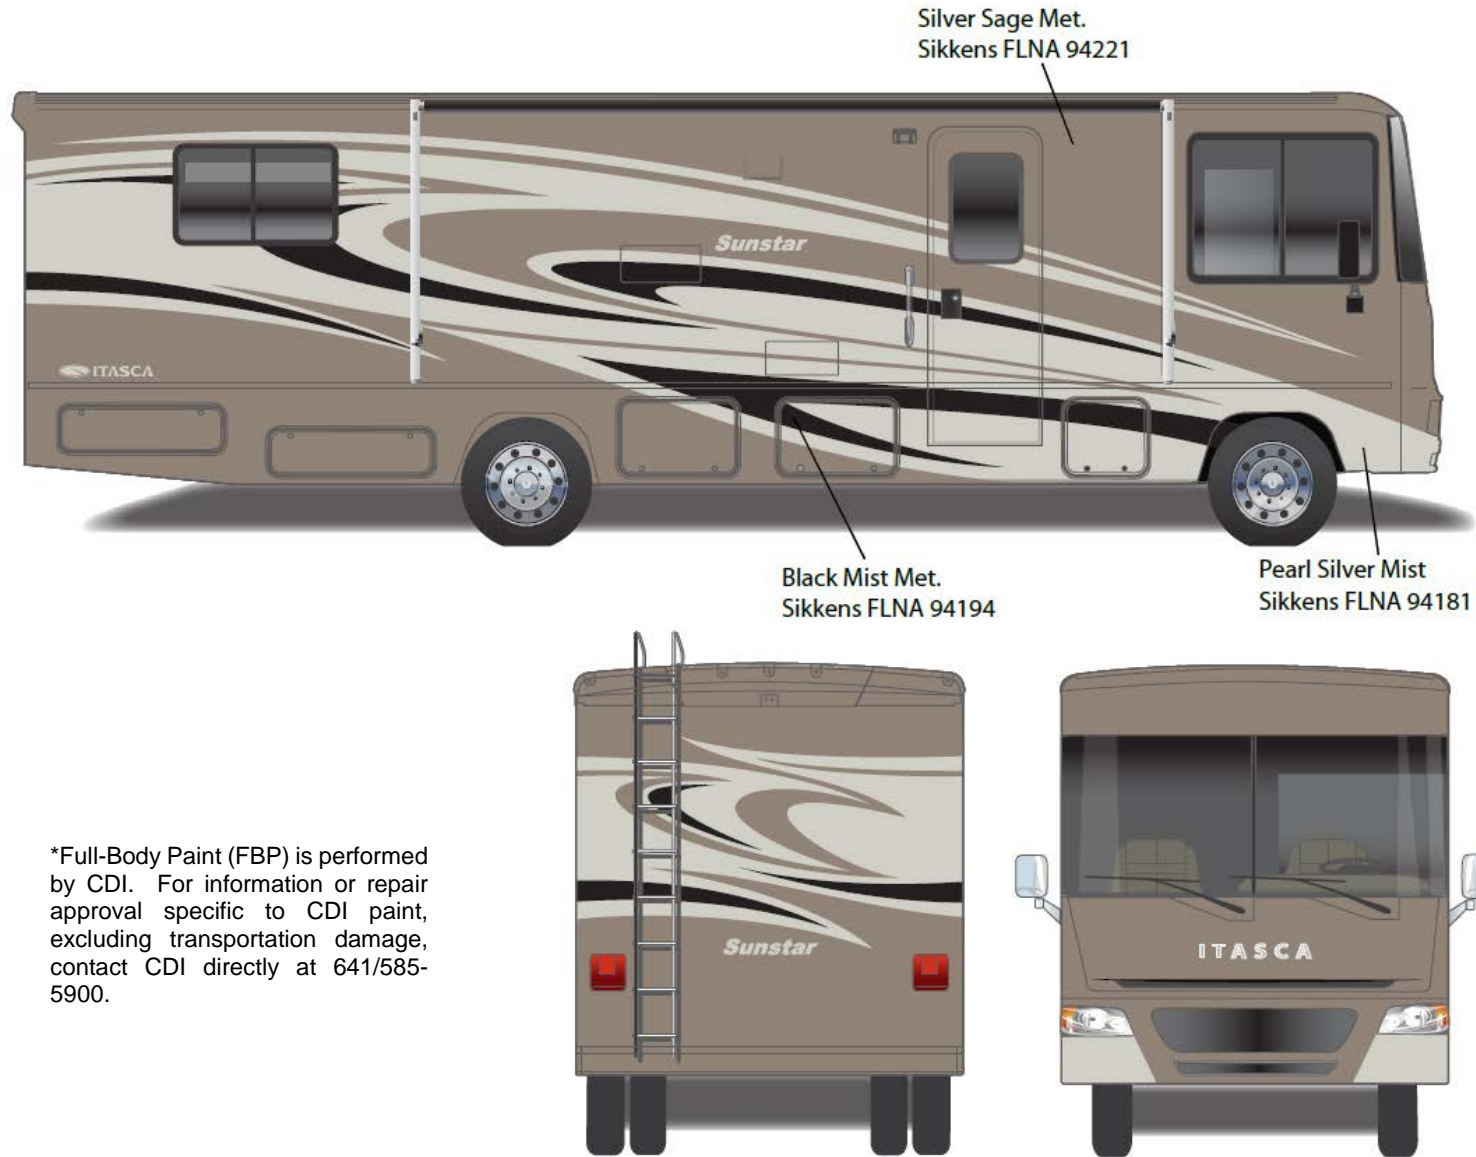

Sunstar - Full Body Paint Option Code 27A/Buckskin

Painted by CDI*

*Full-Body Paint (FBP) is performed by CDI. For information or repair approval specific to CDI paint, excluding transportation damage, contact CDI directly at 641/585-5900.