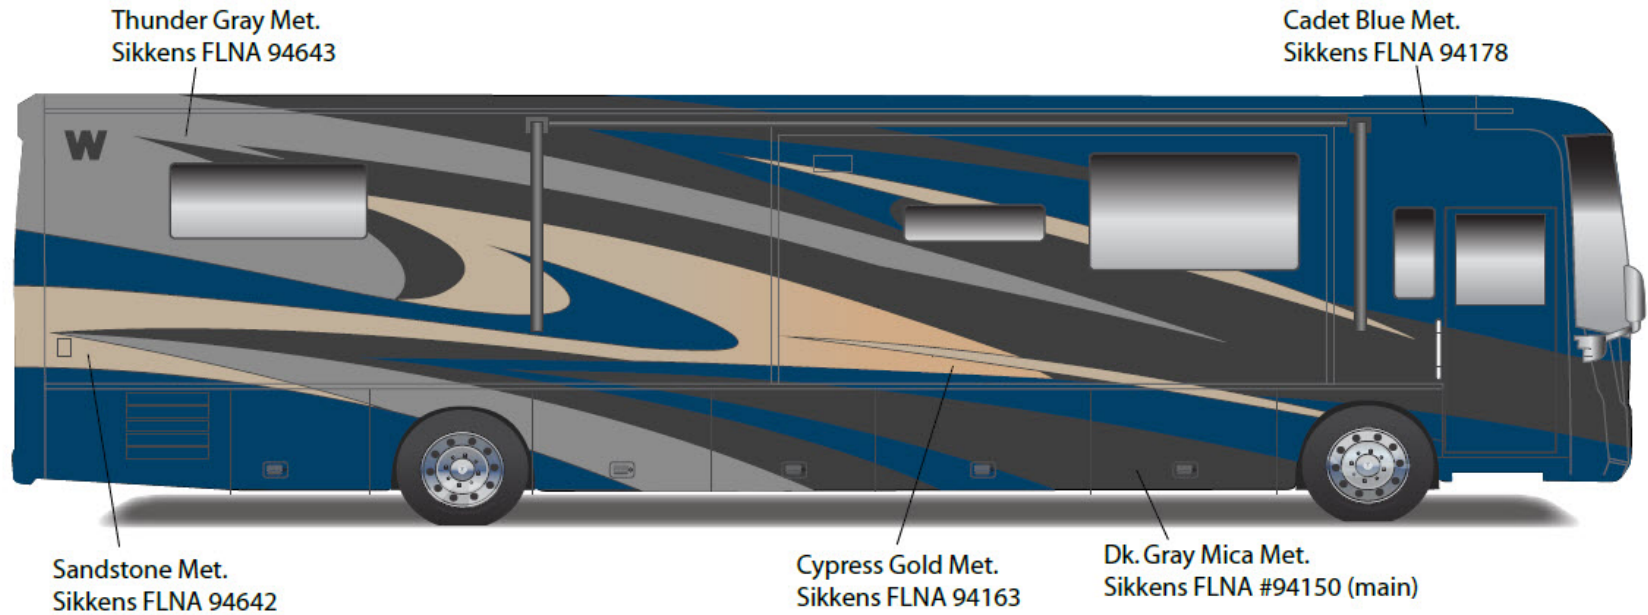

Tour - Full Body Paint Option Code 24H/Storm Gray

Painted by CDI*