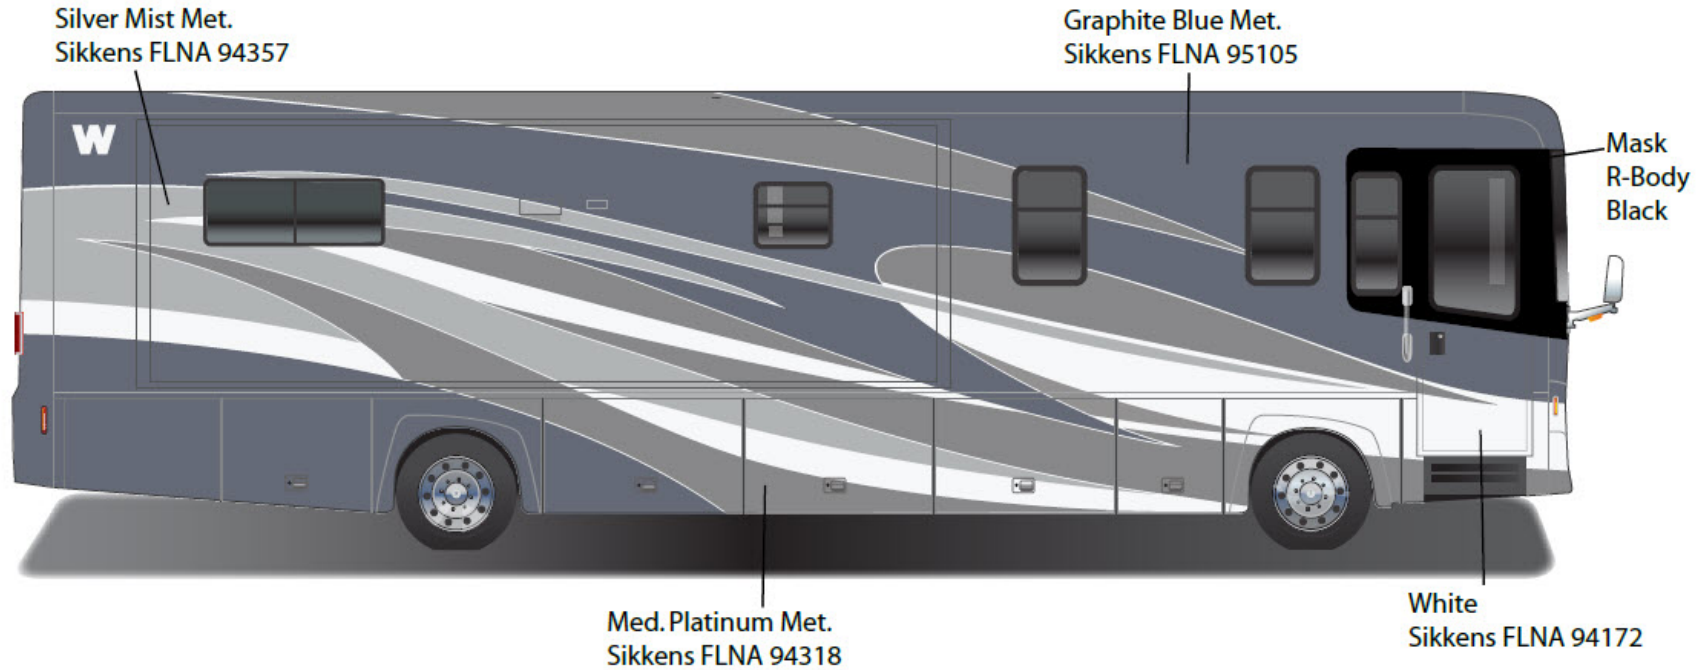

Decal

94272

Journey - Full Body Paint Option Code 24H/Cool Graphite

Painted by CDI*

*Full-Body Paint (FBP) is performed by CDI. For information or repair approval specific to CDI paint, excluding transportation damage, contact CDI directly at 641/585-5900.