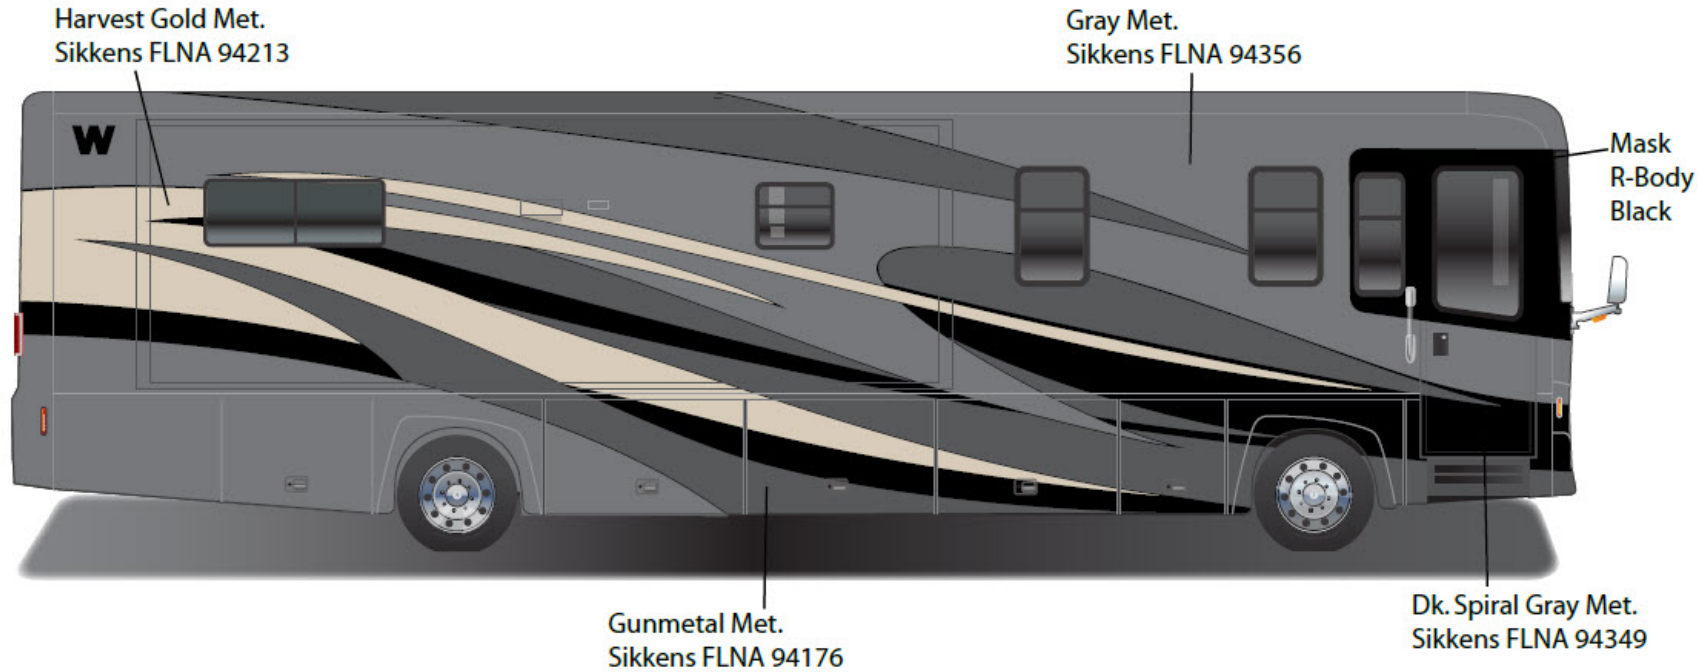

Journey - Full Body Paint Option Code 24J/Ebony

Painted by CDI*