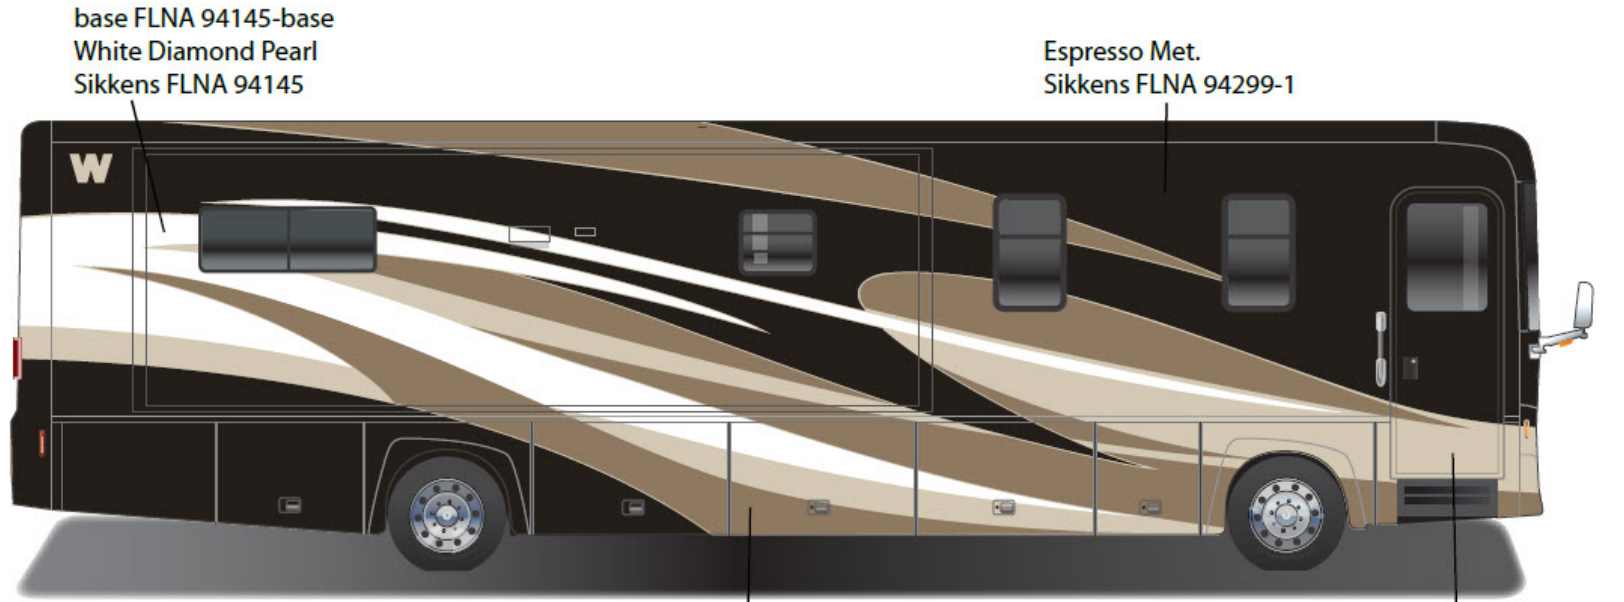

Journey - Full Body Paint Option Code 24C/Java

Painted by CDI*

base FLNA 94145-base
White Diamond Pearl
Sikkens FLNA 94145

Espresso Met.
Sikkens FLNA 94299-1

Mojave Beige Met.
Sikkens FLNA 94272

Metallic Gold
Sikkens FLNA 93564

*Full-Body Paint (FBP) is performed by CDI. For information or repair approval specific to CDI paint, excluding transportation damage, contact CDI directly at 641/585-5900.