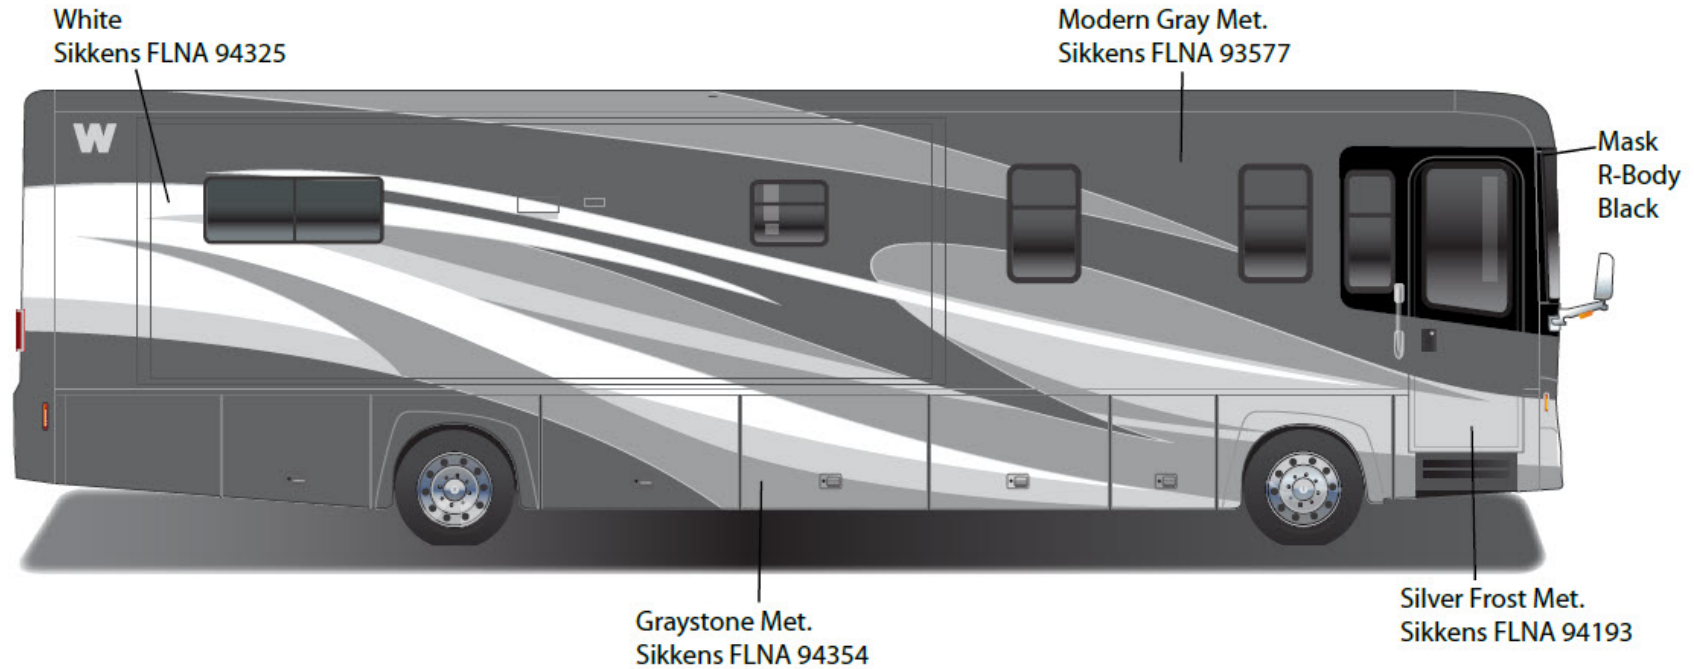

Journey - Full Body Paint Option Code 24M/Graystone

Painted by CDI*