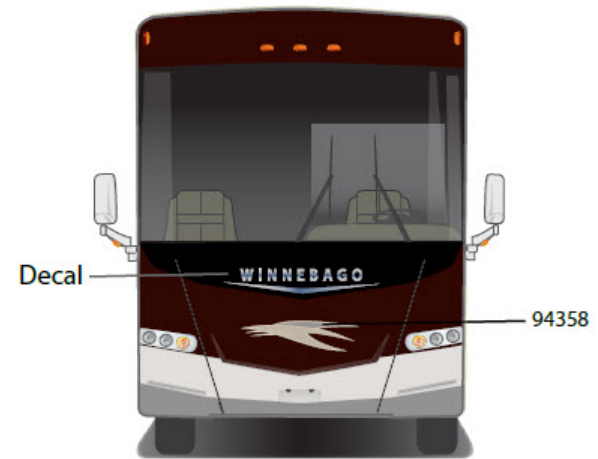

*Full-Body Paint (FBP) is performed by CDI. For information or repair approval specific to CDI paint, excluding transportation damage, contact CDI directly at 641/585-5900.