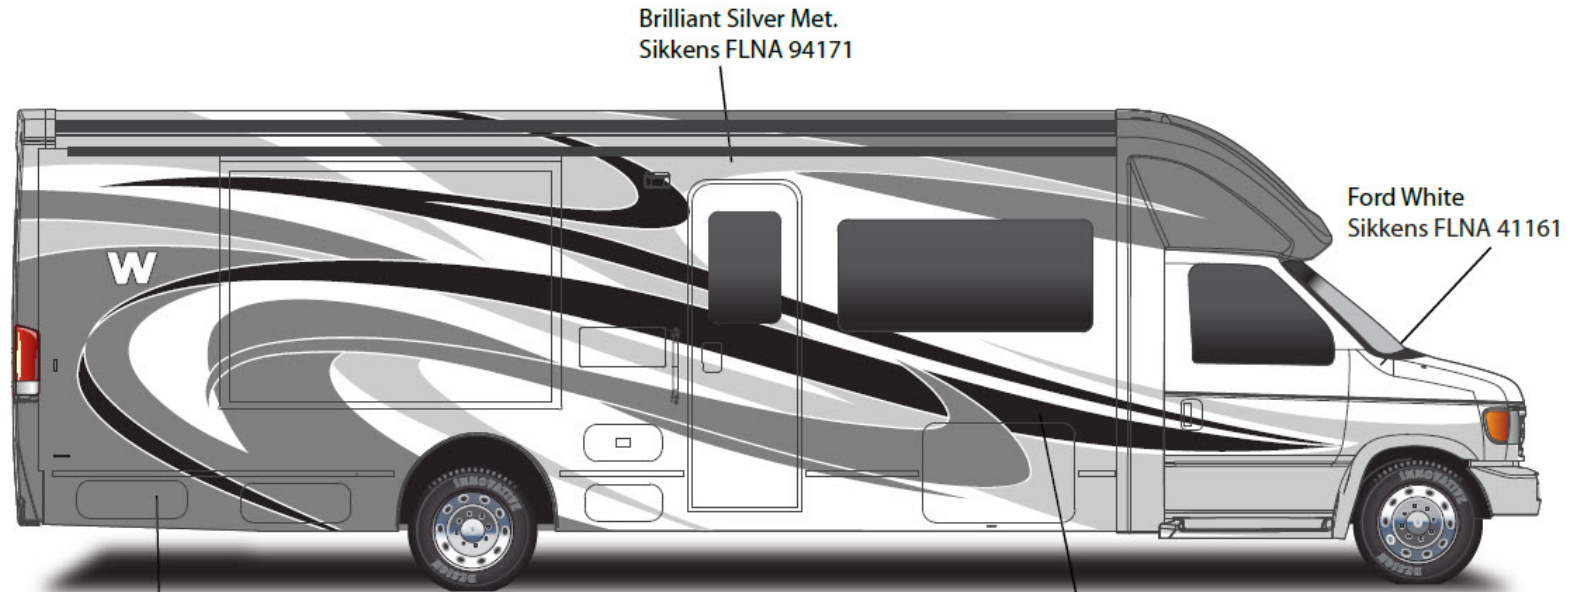

Aspect - Full Body Paint Option Code 24C/Silver Smoke

Painted by CDI*