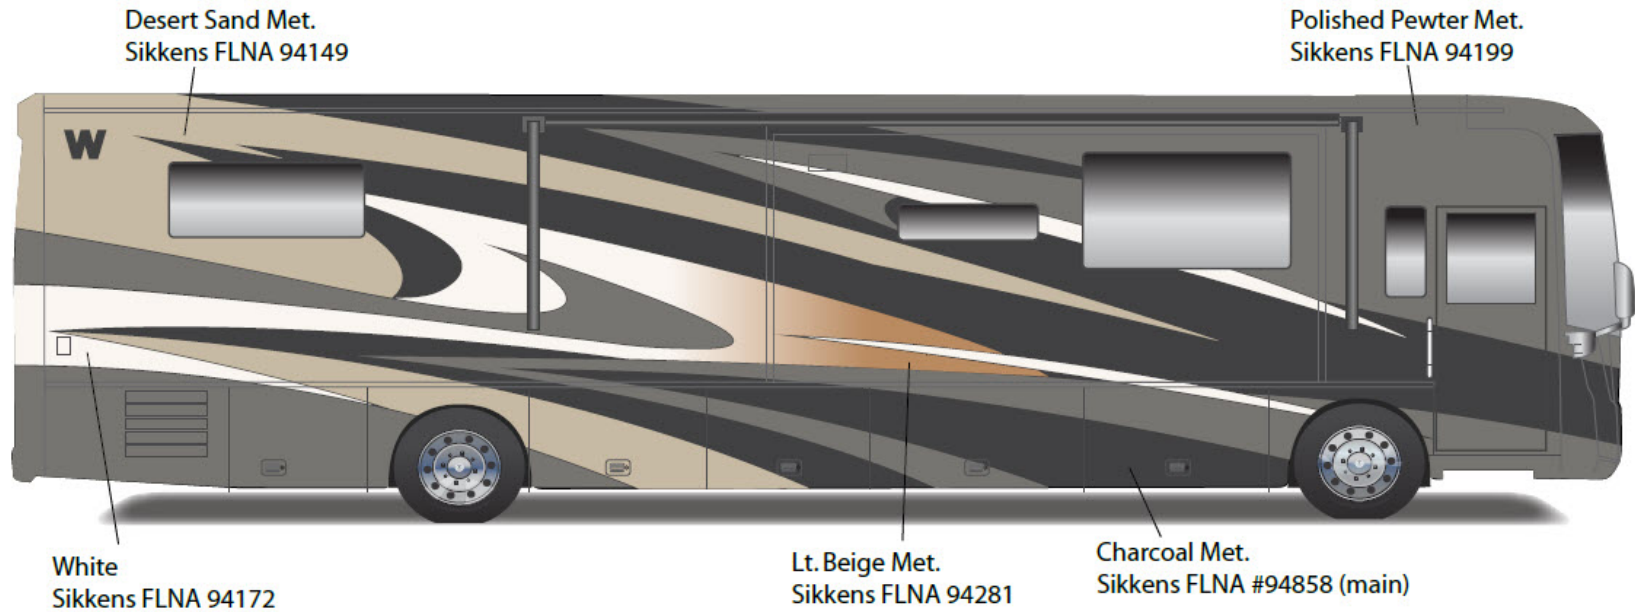

Tour - Full Body Paint Option Code 24C/Polished Pewter

Painted by CDI*