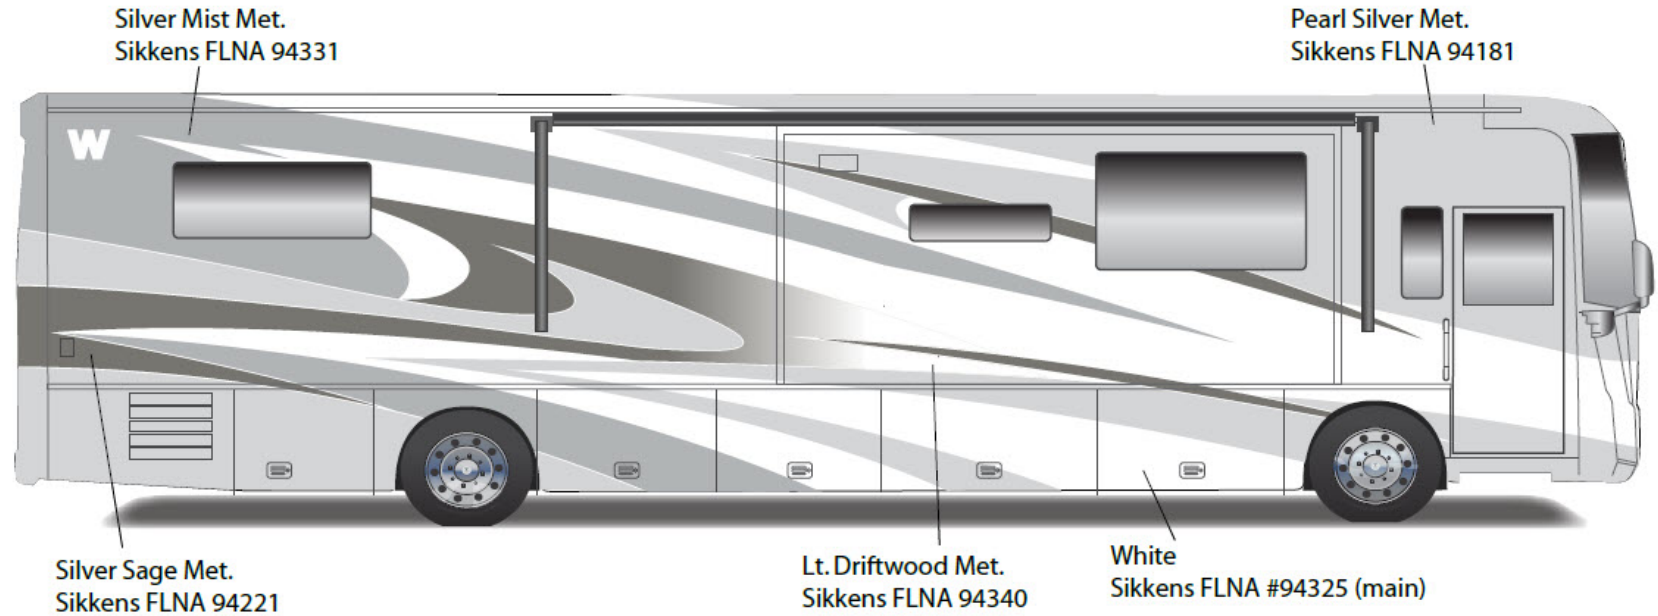

Tour - Full Body Paint Option Code 24B/Pearl

Painted by CDI*