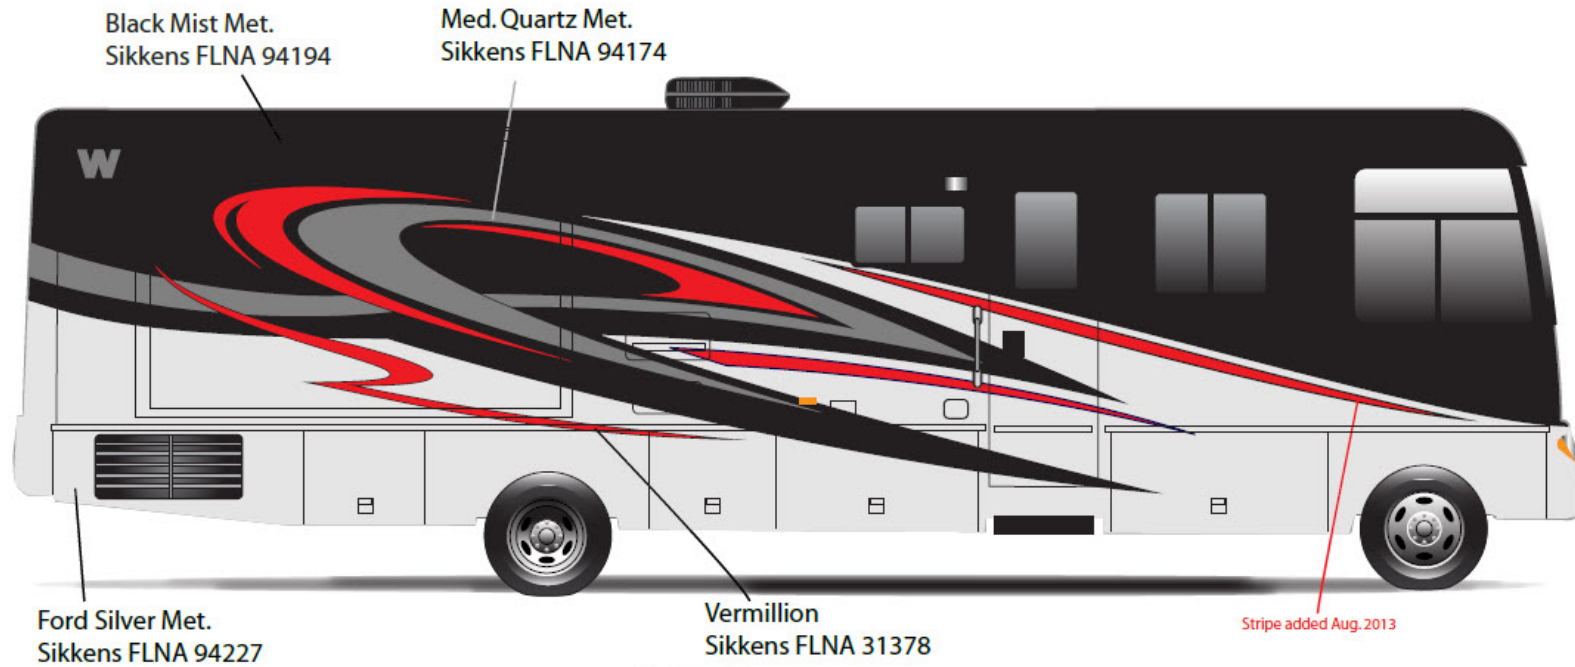

Adventurer - Full Body Paint Option Code 27A/Vermillion

Painted by CDI*