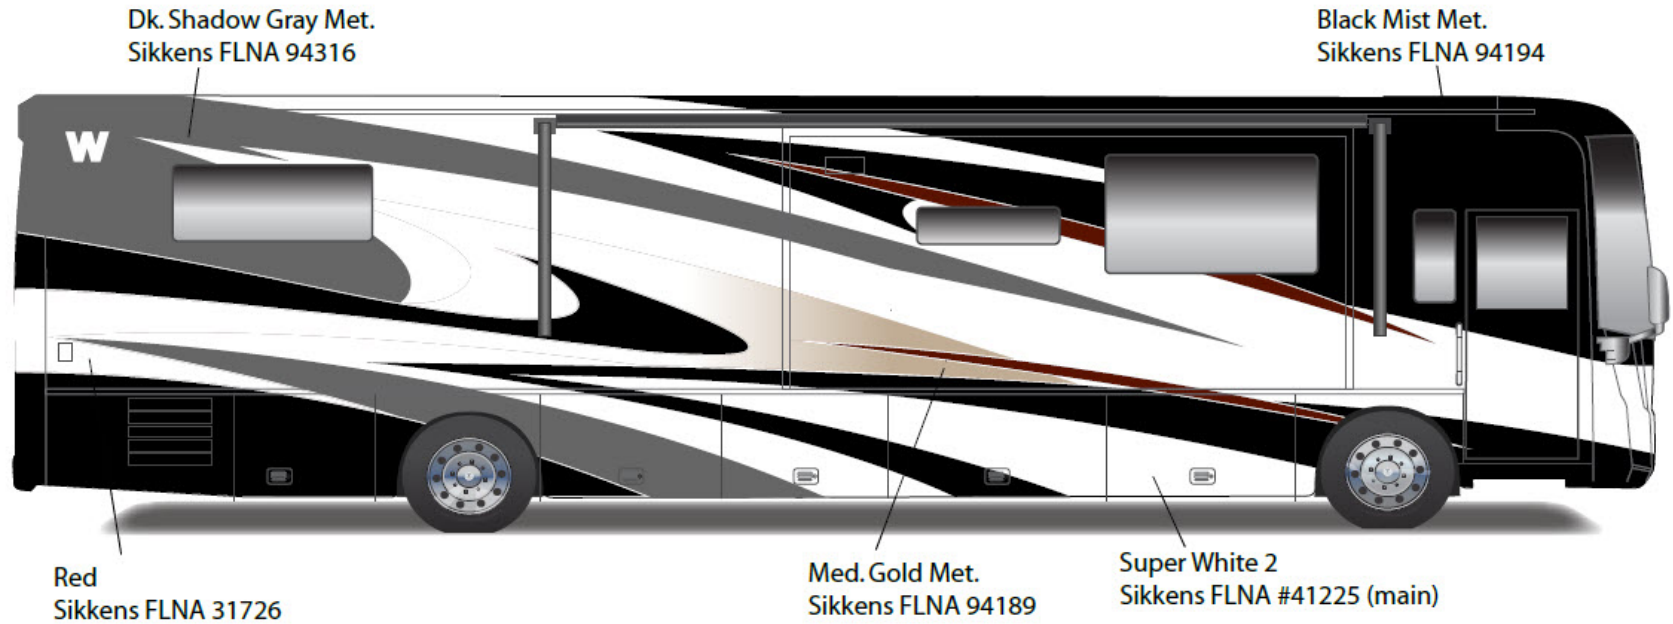

Tour - Full Body Paint Option Code 92A/Blaze

Painted by CDI*