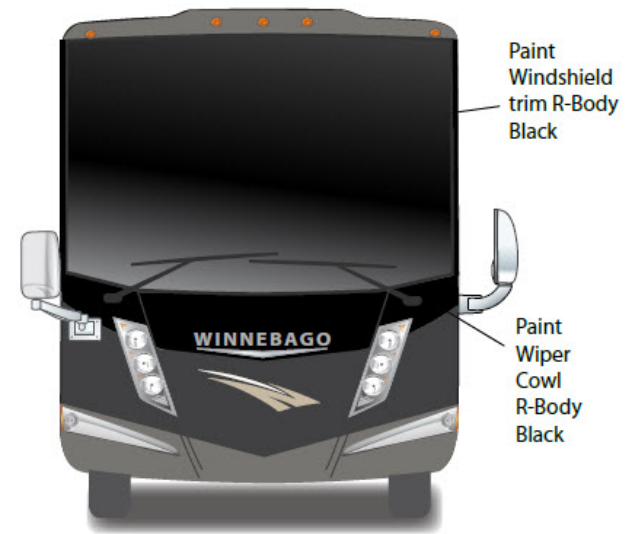

*Full-Body Paint (FBP) is performed by CDI. For information or repair approval specific to CDI paint, excluding transportation damage, contact CDI directly at 641/585-5900.