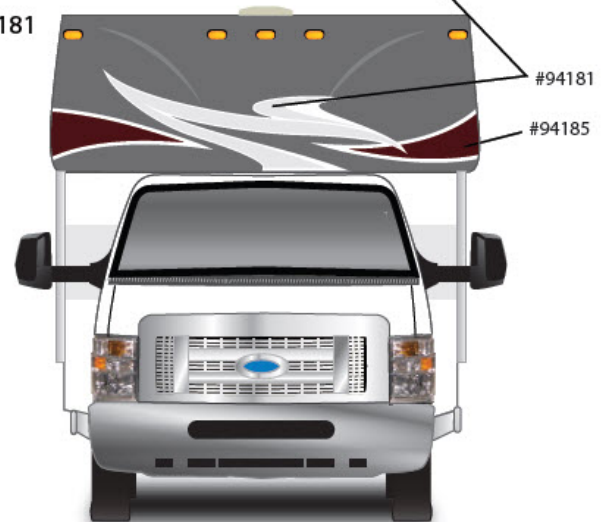

Access Premier – Full Body Paint Option Code 27A/Mahogany

Painted by CDI*

Dark Gray Met.
Sikkens FLNA 94204

Pearl Silver Met.
Sikkens FLNA 94181

Ford White
Sikkens FLNA 41161

*Full-Body Paint (FBP) is performed by CDI. For information or repair approval specific to CDI paint, excluding transportation damage, contact CDI directly at 641/585-5900.