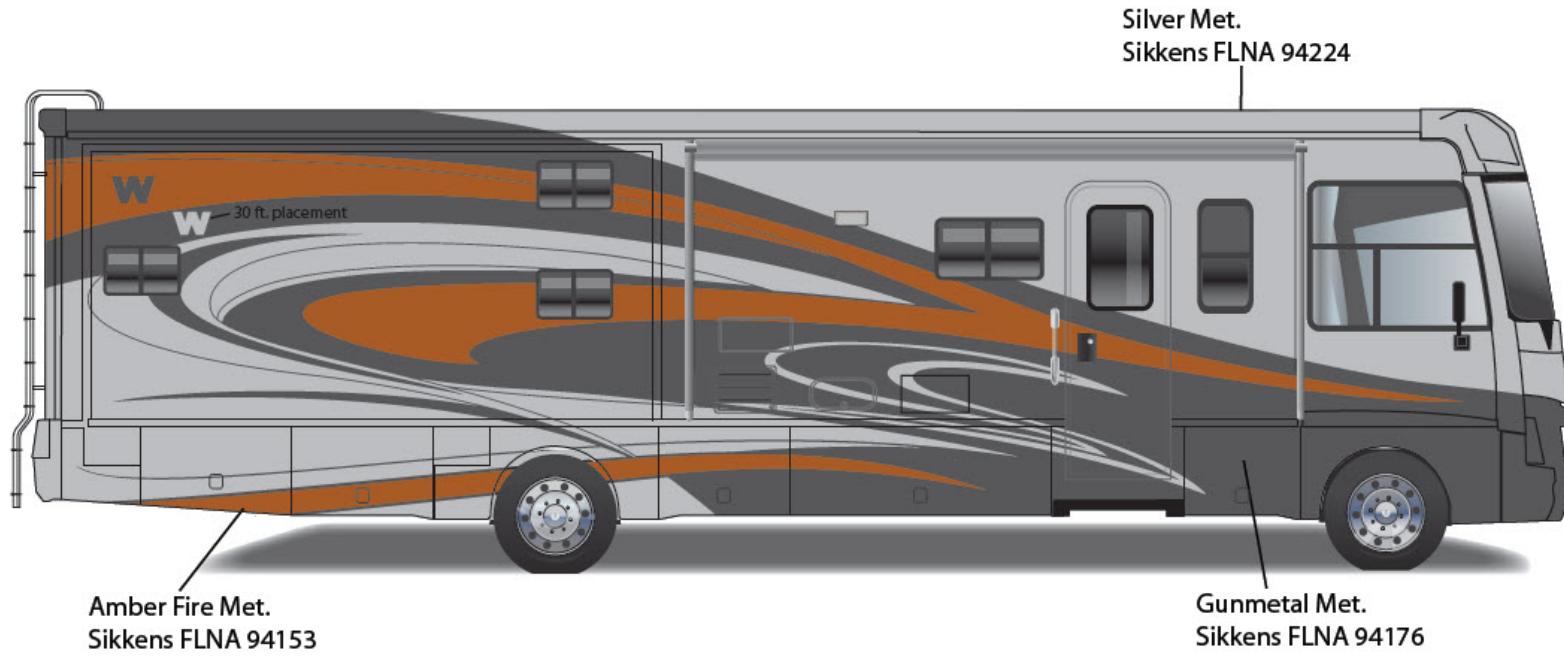

Sightseer - Full Body Paint Option Code 24C/Hot Iron

Painted by CDI*