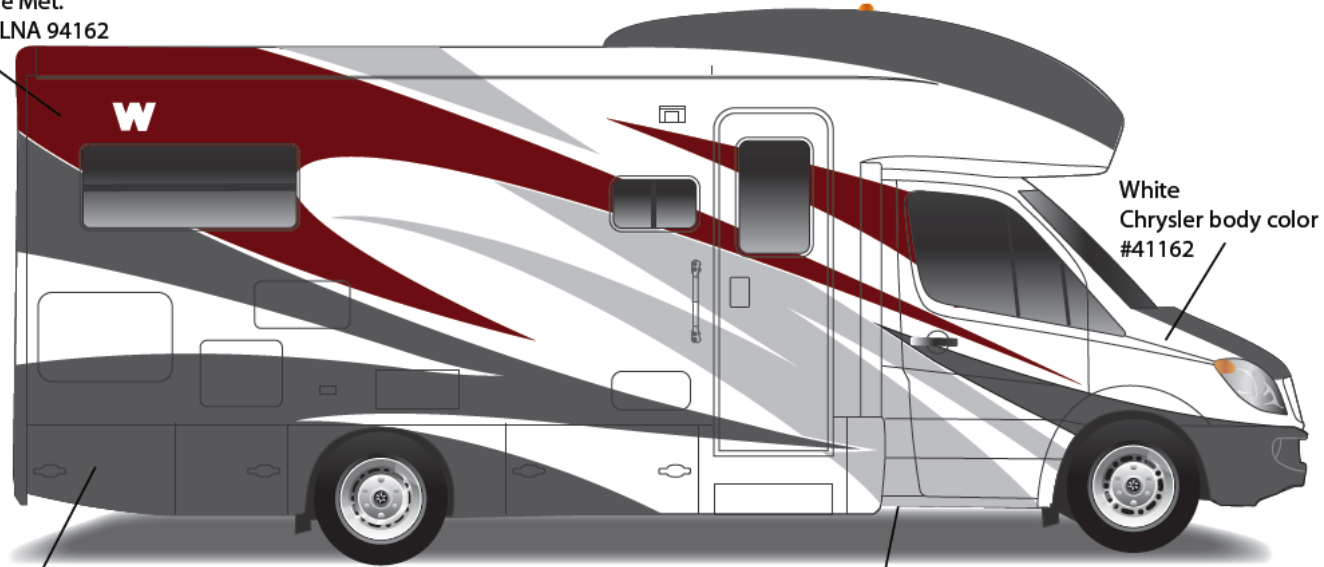

View - Full Body Paint Option Code 24B/Hot Charcoal

Painted by CDI*

Red Maple Met.
Sikkens FLNA 94162

White
Chrysler body color
#41162

Gunmetal Met.
Sikkens FLNA 94176