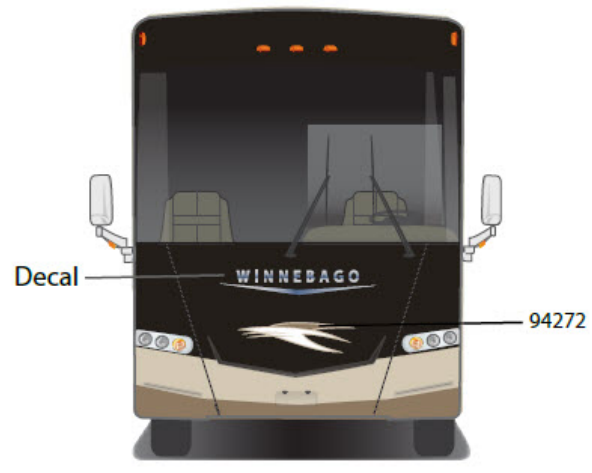

Decal

94272

Journey - Full Body Paint Option Code 24H/Cool Graphite

Painted by CDI*

*Full-Body Paint (FBP) is performed by CDI. For information or repair approval specific to CDI paint, excluding transportation damage, contact CDI directly at 641/585-5900.