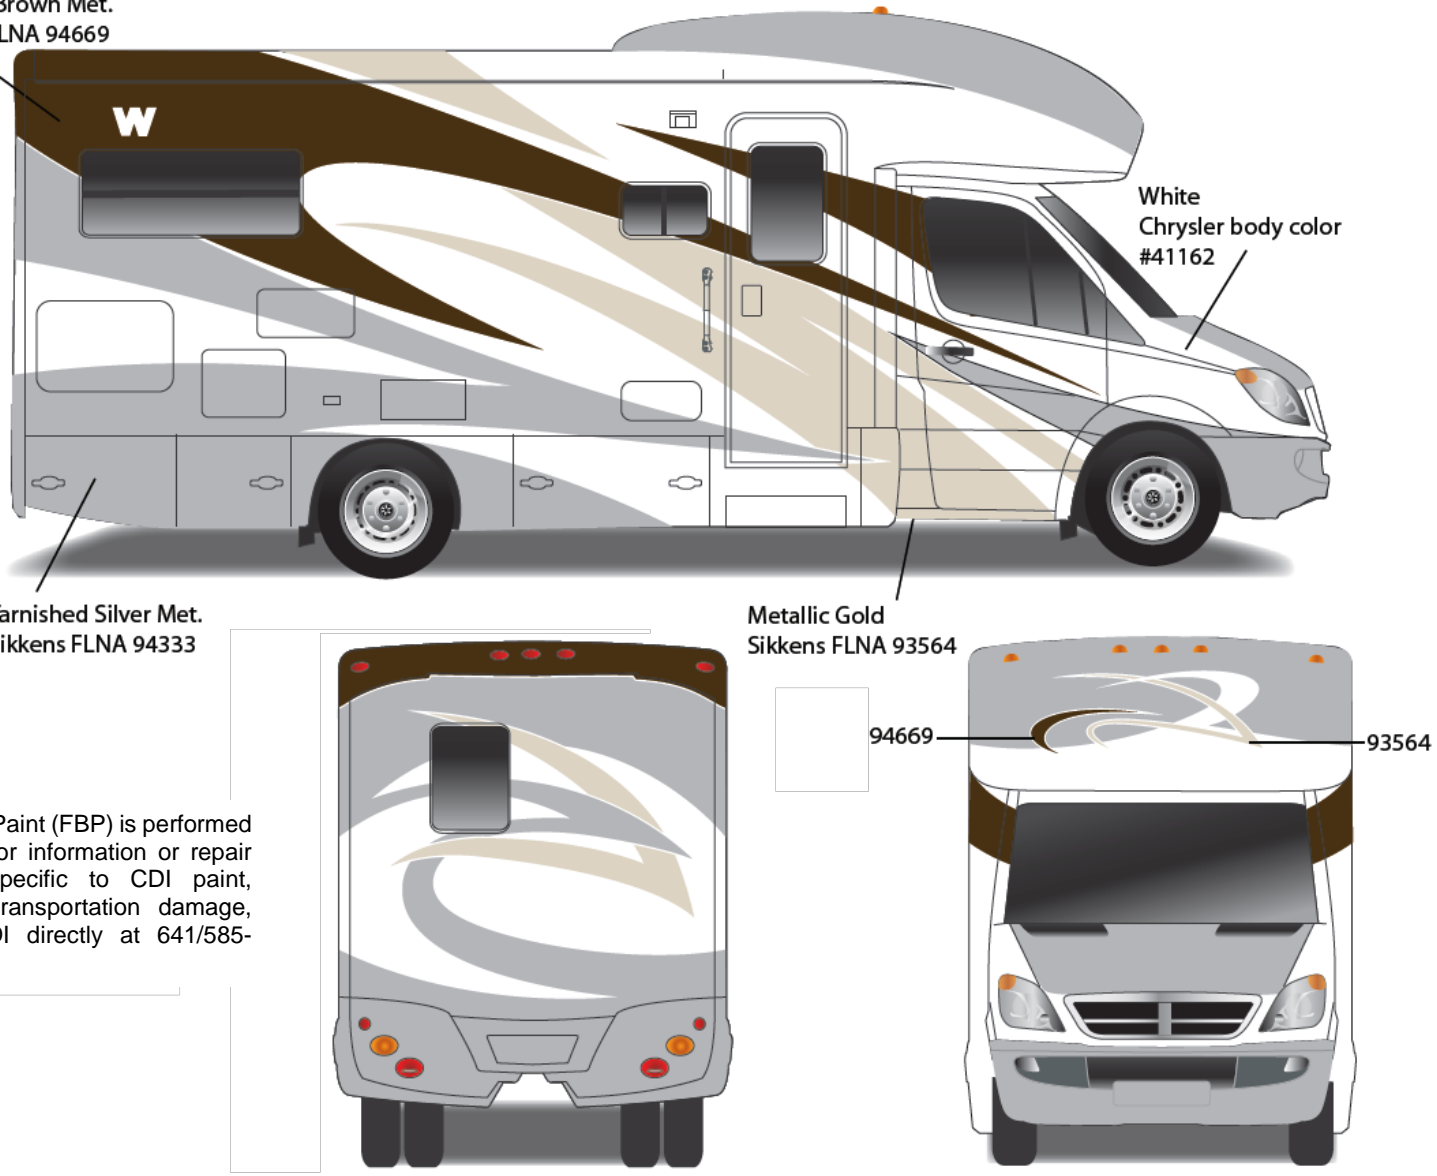

View - Full Body Paint Option Code 24C/Mineral

Painted by CDI*

Medium Brown Met.
Sikkens FLNA 94669

White
Chrysler body color
#41162

Tarnished Silver Met.
Sikkens FLNA 94333

Metallic Gold
Sikkens FLNA 93564

*Full-Body Paint (FBP) is performed by CDI. For information or repair approval specific to CDI paint, excluding transportation damage, contact CDI directly at 641/585-5900.