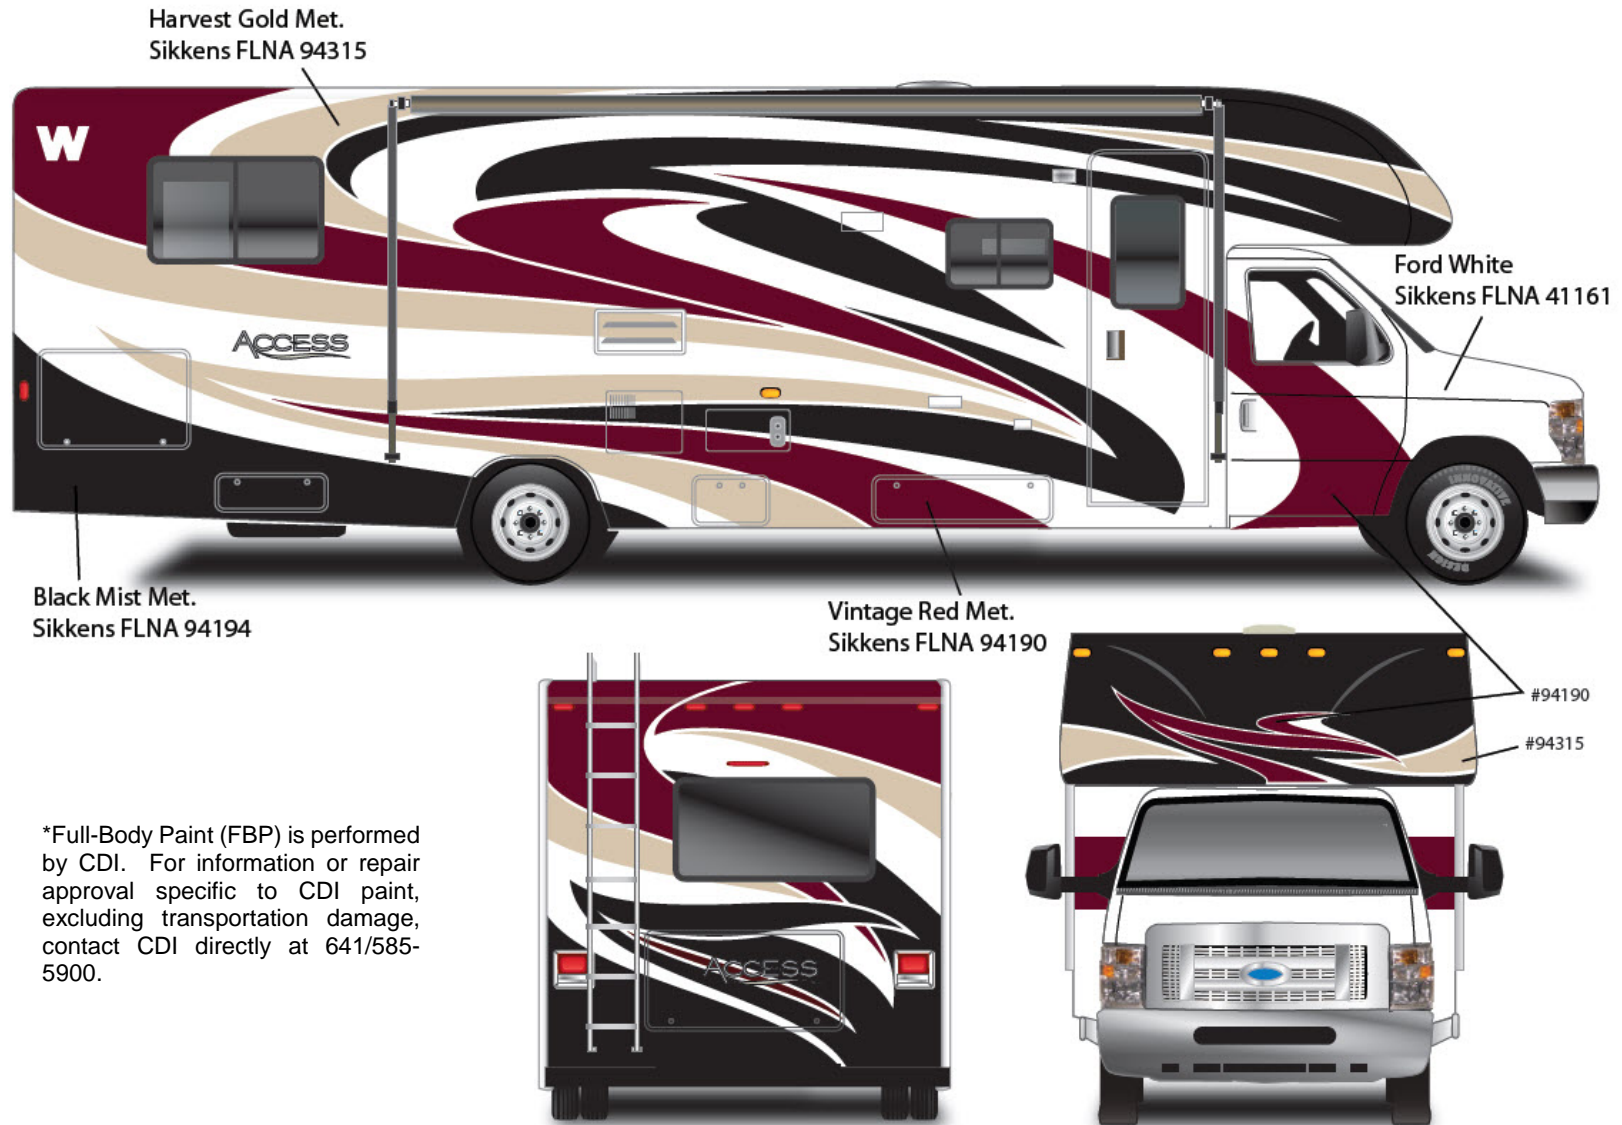

Graphics

Stormy Gray Metallic – 465647

Silver Metallic – 357927

Black Metallic – DM358K

Gunmetal Metallic – 995037

Access Premier – Full Body Paint Option Code 24B/Vintage

Painted by CDI*

*Full-Body Paint (FBP) is performed by CDI. For information or repair approval specific to CDI paint, excluding transportation damage, contact CDI directly at 641/585-5900.