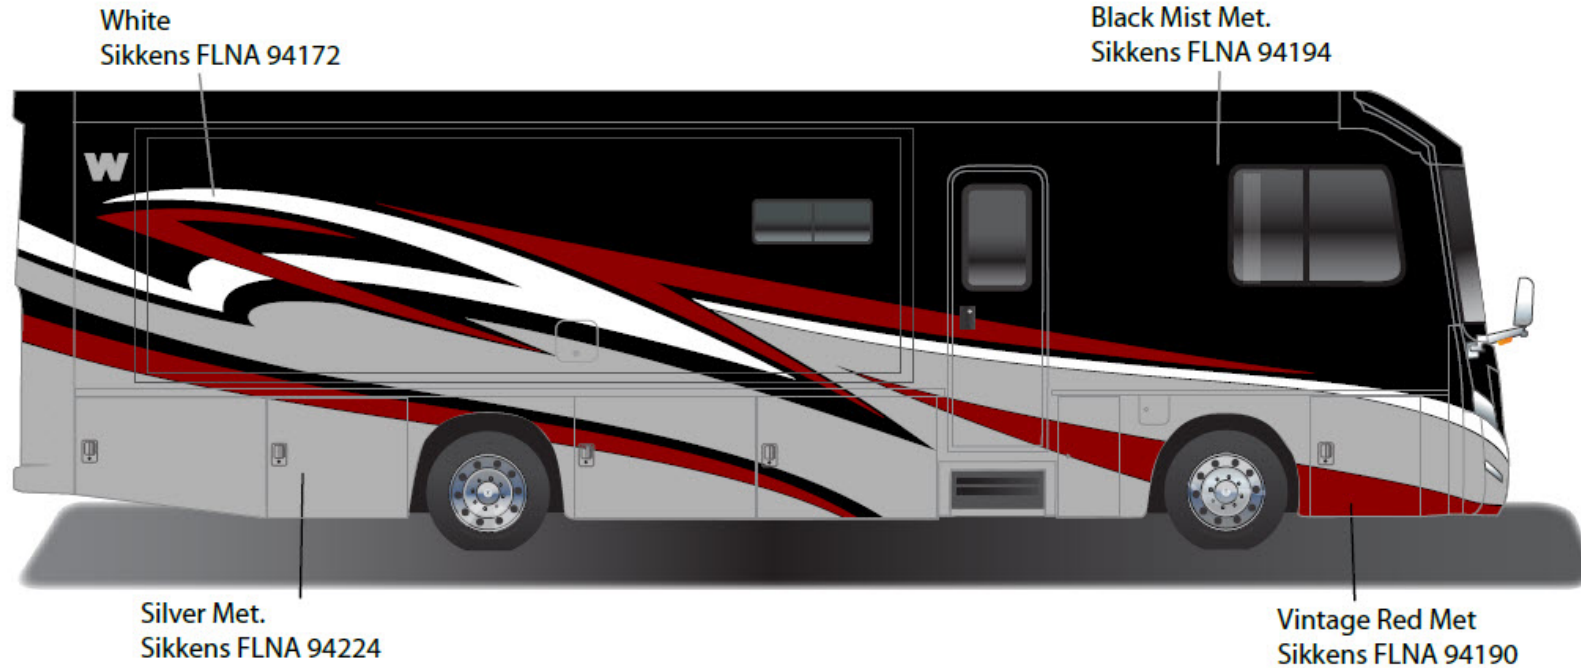

Forza - Full Body Paint Option Code 24C/Wine

Painted by CDI*