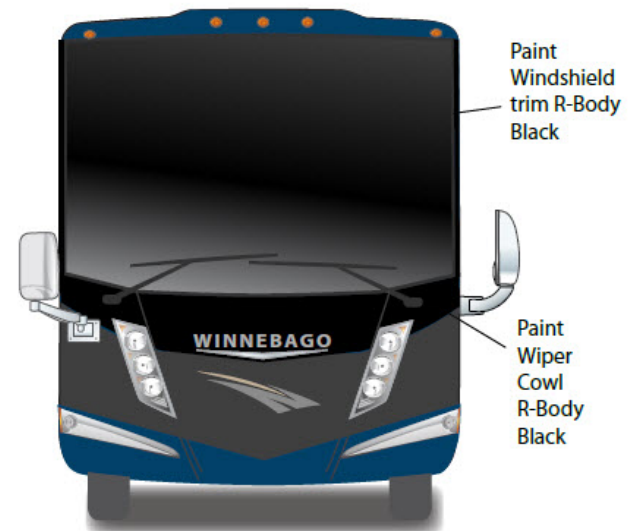

*Full-Body Paint (FBP) is performed by CDI. For information or repair approval specific to CDI paint, excluding transportation damage, contact CDI directly at 641/585-5900.