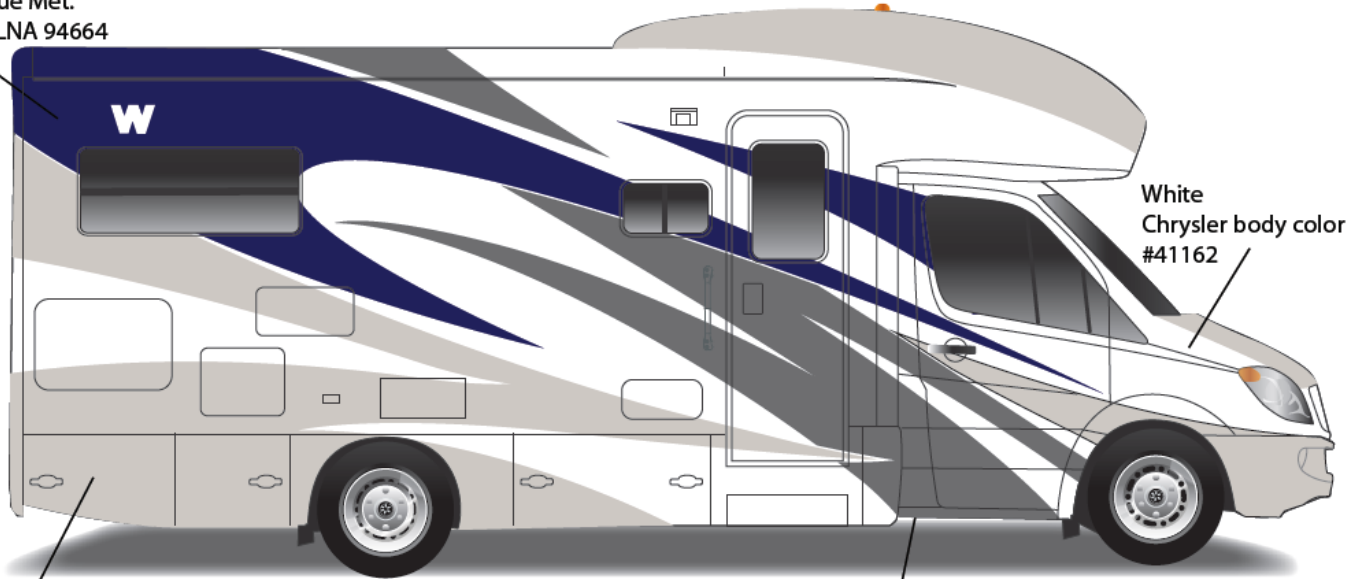

View - Full Body Paint Option Code 27A/Pacific

Painted by CDI*

Biarritz Blue Met.
Sikkens FLNA 94664

White
Chrysler body color
#41162

Cinza Colima Met.
Sikkens FLNA 94289

Dark Gray Met.
Sikkens FLNA 94150