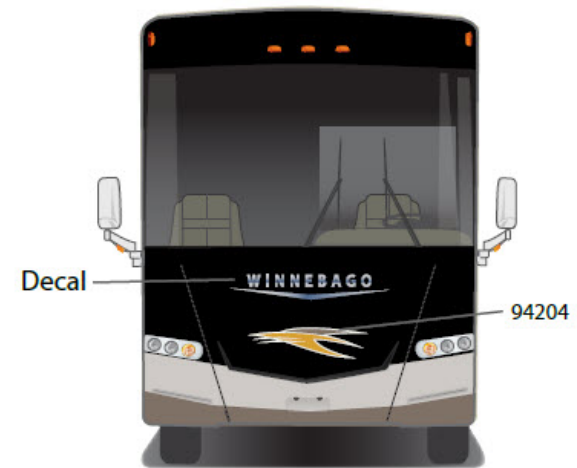

Journey - Full Body Paint Option Code 27A/Harvest Night

Painted by CDI*

Gold Met.
Sikkens FLNA 94177

Blackmist Met.
Sikkens FLNA 94194

Dk. Gray Met.
Sikkens FLNA 94204

Silver Birch Met.
Sikkens FLNA 94370

*Full-Body Paint (FBP) is performed by CDI. For information or repair approval specific to CDI paint, excluding transportation damage, contact CDI directly at 641/585-5900.