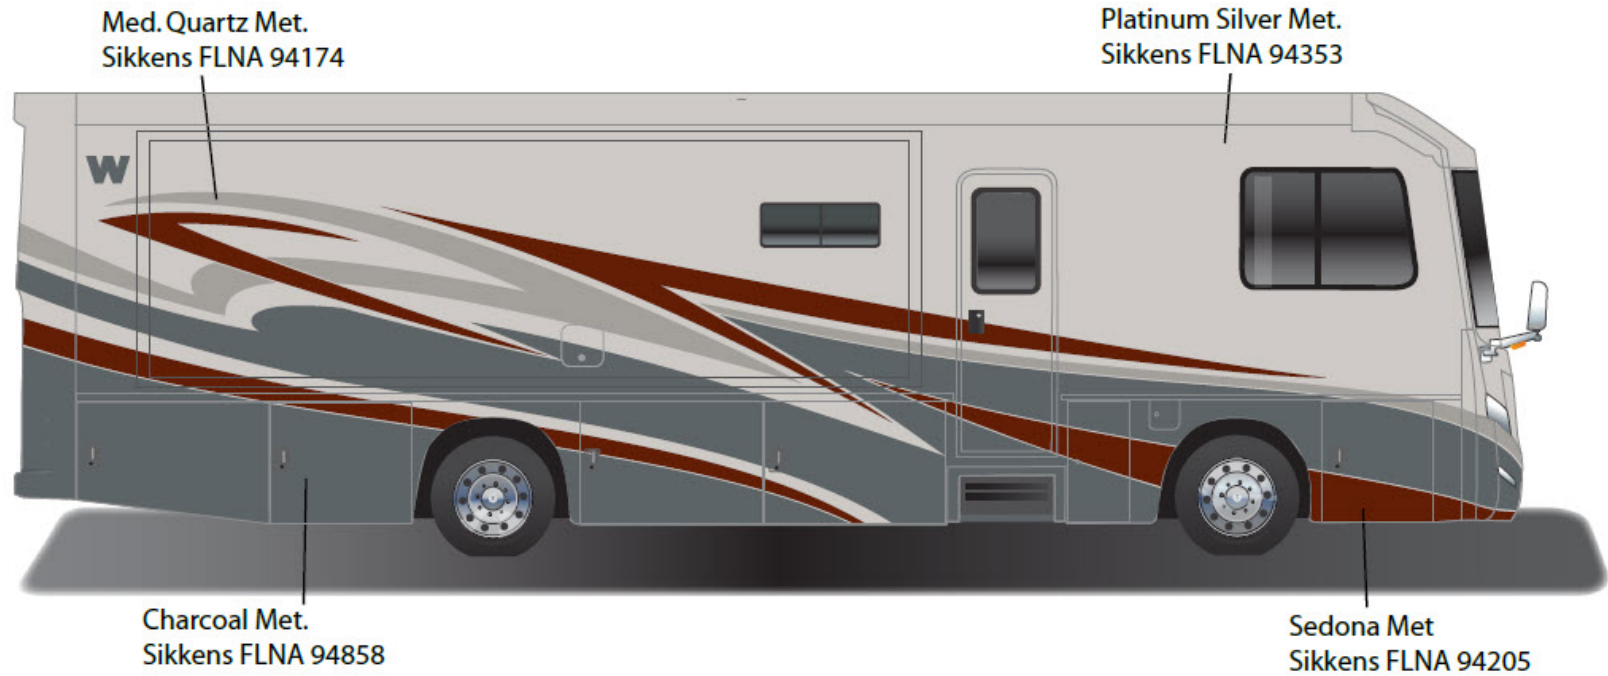

Forza - Full Body Paint Option Code 24B/Tundra

Painted by CDI*