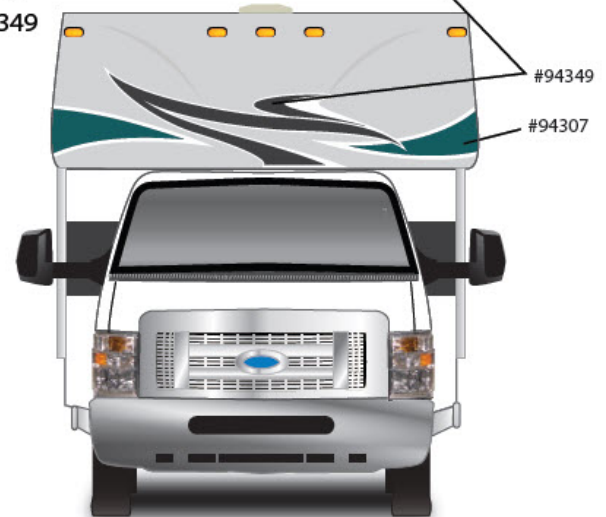

Access Premier - Full Body Paint Option Code 24C/Magnesium

Painted by CDI*

Lt. Spiral Gray Met.
Sikkens FLNA 94341

Dk. Spiral Gray Met.
Sikkens FLNA 94349

*Full-Body Paint (FBP) is performed by CDI. For information or repair approval specific to CDI paint, excluding transportation damage, contact CDI directly at 641/585-5900.