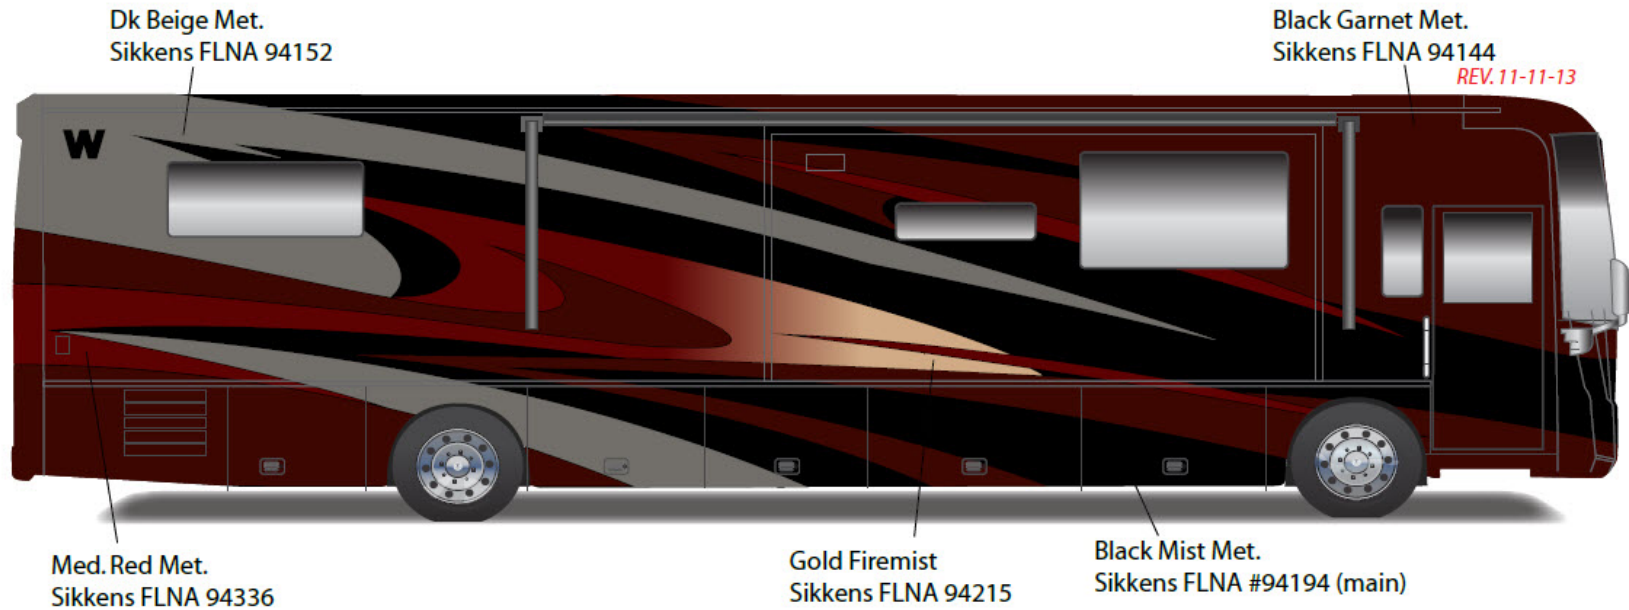

Tour - Full Body Paint Option Code 24L/Scarlet Night

Painted by CDI*