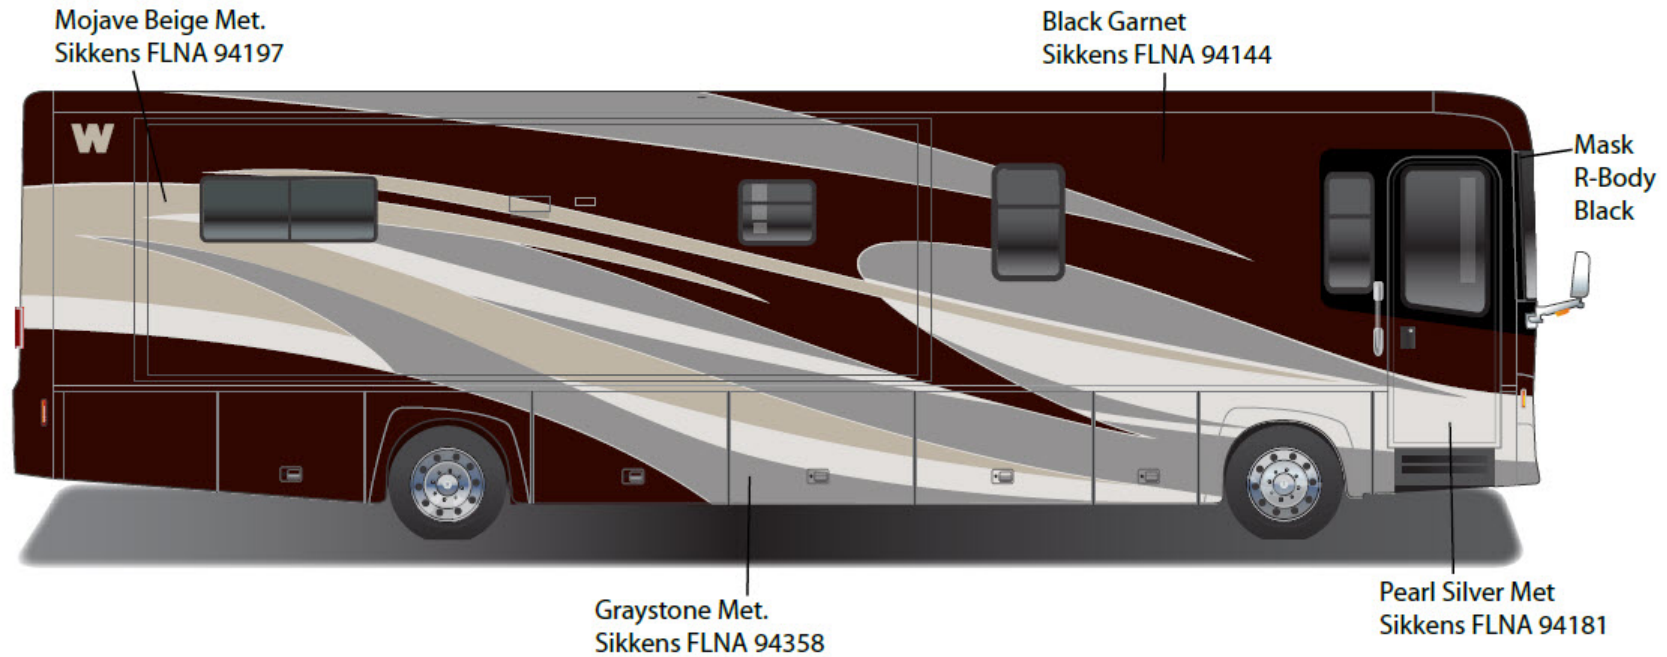

Journey - Full Body Paint Option Code 24B/Garnet

Painted by CDI*