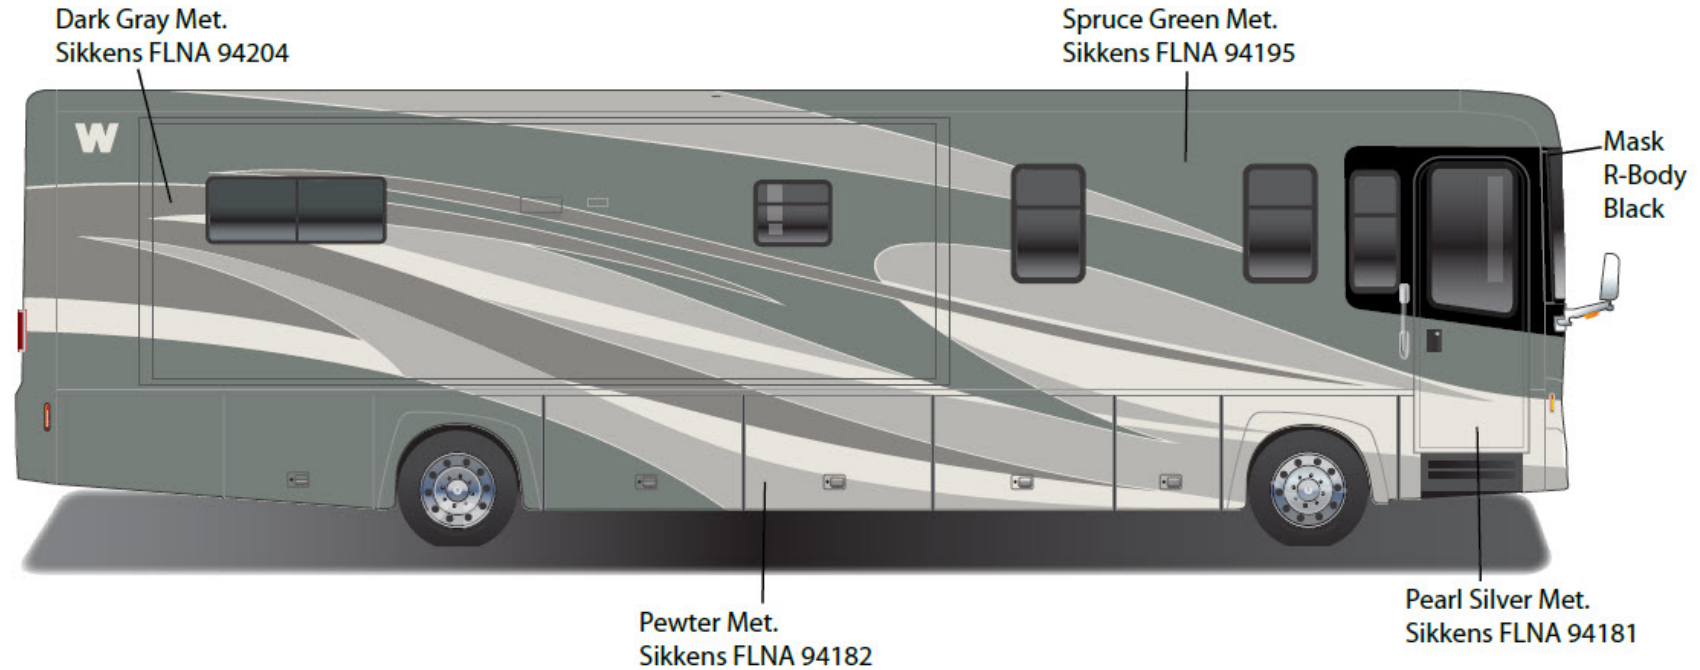

Journey - Full Body Paint Option Code 24L/Spruce Grove

Painted by CDI*