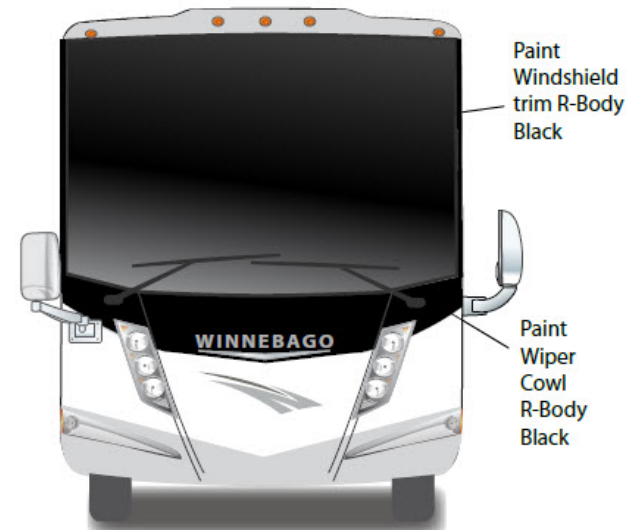

*Full-Body Paint (FBP) is performed by CDI. For information or repair approval specific to CDI paint, excluding transportation damage, contact CDI directly at 641/585-5900.