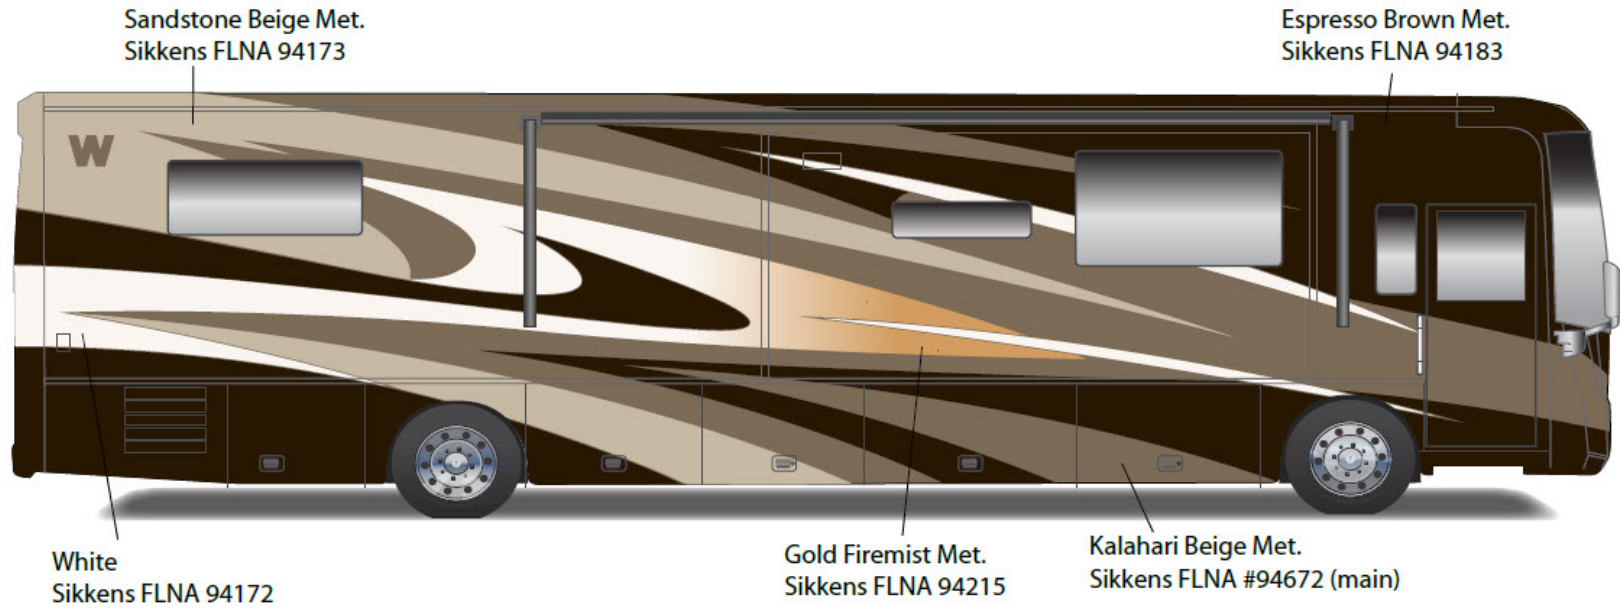

Tour - Full Body Paint Option Code 27A/Kalahari

Painted by CDI*